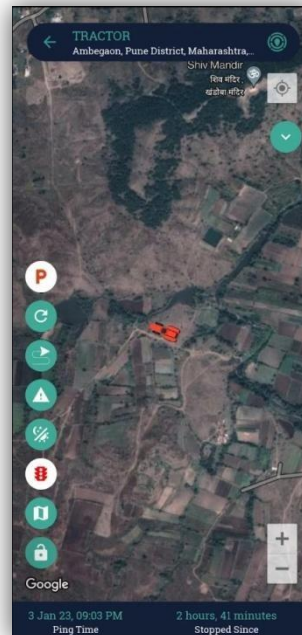

EERA GPS HOUSE
SINCE 2016

Live Demo Login Details
(Premium's Lite Application)

Application

- •Name: EeraGpsHouse Premium's Lite
- •Available for Android & IOS Apple
- Download Link: [Click Here](#)
- •Login Details
- User Name: eerademo
- Password: eerademo

Video Link: [Click Here](#)

For More Details
+91 89996 73187

info@eeragpshouse.com

11+ Branch
All Over India

www.eeragpshouse.com