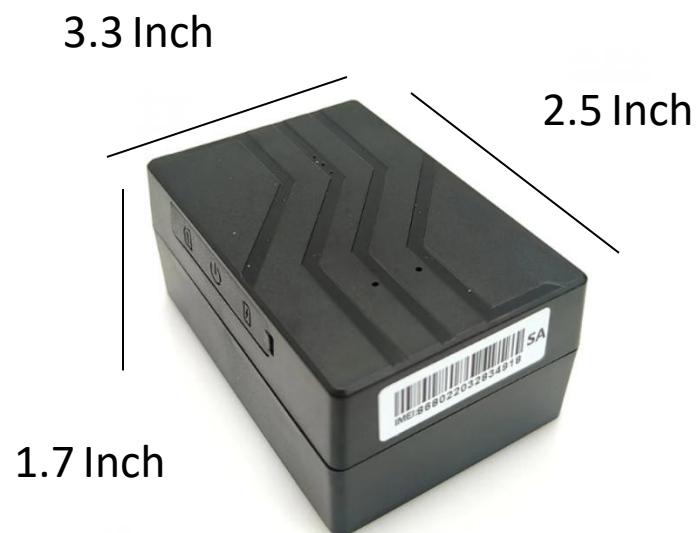

EERA GPS HOUSE
SINCE 2016

EERA 737P WIRELESS GPS TRACKER (5+ Day Battery Backup & Live Voice Monitoring) Support Vehicle, Luggage, Bags, Machines and Personal Use

Specifications

- 50+ Tracking Features
- Live Location
- Live Speed & Address
- Past 90 Days Backup
- Theft Alarm
- Geo-Fence
- Over speed Alert
- Estimate Fuel Summary
- 1 Years Warranty
- Customer own simcard
- 1 Year Software Subscription
- Android Application
- IOS Apple Application
- Desktop URL for Tracking

Price: 5500/-

For More Details
+91 89996 73187
info@eeragpshouse.com

11+ Branch
All Over India
www.eeragpshouse.com