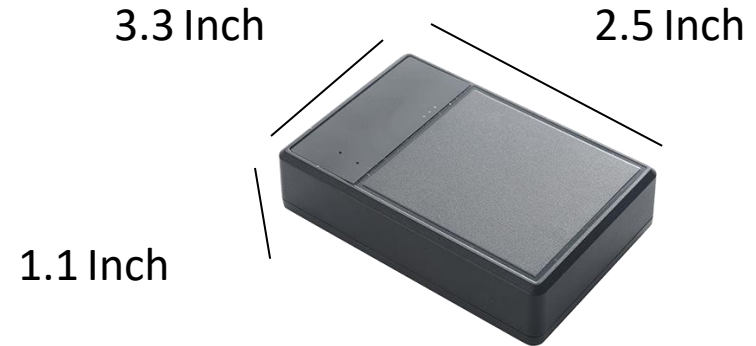

EERA GPS HOUSE
SINCE 2016

EERA 737P WIRELESS GPS TRACKER (20+ Day Battery Backup & Live Voice Monitoring) Support Vehicle, Luggage, Bags, Machines and Personal Use

Specifications

- 50+ Tracking Features
- Live Location
- Live Speed & Address
- Past 90 Days Backup
- Theft Alarm
- Geo-Fence
- Over speed Alert
- Estimate Fuel Summary
- 1 Years Warranty
- Customer own simcard
- 1 Year Software Subscription
- Android Application
- IOS Apple Application
- Desktop URL for Tracking

Price: 7500/-

For More Details
+91 89996 73187
info@eeragpshouse.com

11+ Branch
All Over India
www.eeragpshouse.com