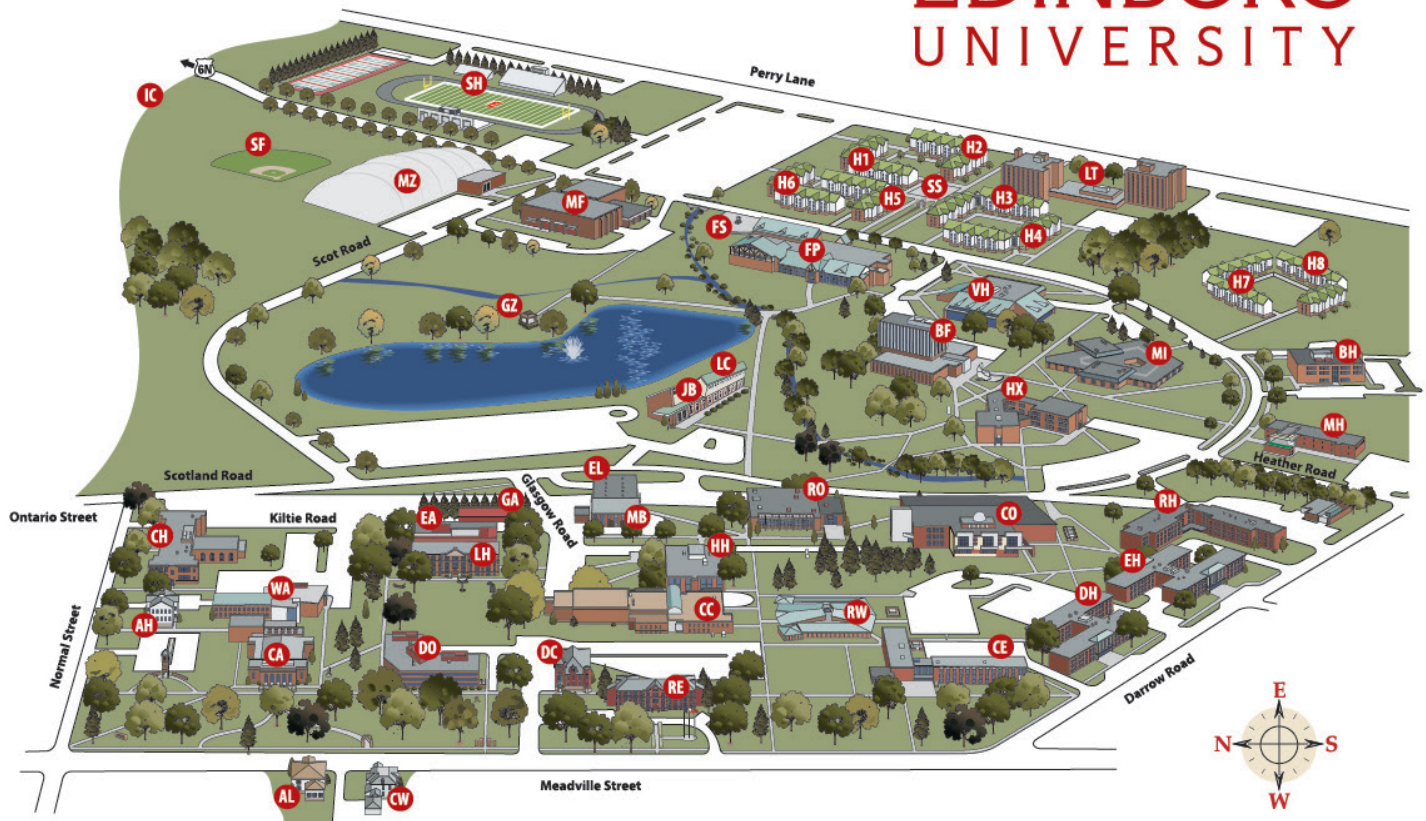

Campus Map

EDINBORO
UNIVERSITY

- AH** Academy Hall
- AL** Alumni House
- BF** Baron-Forness Library
- BH** Butterfield Hall
- CE** Centennial Hall
- CA** Louis C. Cole Auditorium - Memorial Hall
- CW** Commonwealth House
- CH** Compton Hall
- CO** Cooper Science Center
- CC** Crawford Center
- DH** Dearborn Hall
- DC** Diebold Center for the Performing Arts
- DO** Doucette Hall
- EL** Earley Hall
- EH** Earp Hall
- EA** East Hall

- FS** Fighting Scot Plaza
- FP** Frank G. Pogue Student Center
- GA** Garage
- GZ** Gazebo
- HH** Hamilton Hall
- HX** Hendricks Hall
- H1** Highlands Residence Hall 1
- H2** Highlands Residence Hall 2
- H3** Highlands Residence Hall 3
- H4** Highlands Residence Hall 4
- H5** Highlands Residence Hall 5
- H6** Highlands Residence Hall 6
- H7** Highlands Residence Hall 7
- H8** Highlands Residence Hall 8
- IC** Information Center and Police Station
- JB** Jeremy D. Brown Human Services Building
- LT** Lawrence Towers

F **From Philadelphia, Pennsylvania Area (approx. 6.5 hours)**
Travel west on Interstate 76 (Pa. Turnpike) to Interstate 79. Proceed north on I-79 to the Edinboro exit (#166).

Academy Hall

From Edinboro exit (#166)

Go through the light at Wal-Mart and proceed on Route 6N into the town of Edinboro.

At the first traffic light, turn right onto Rt. 99 south (which eventually becomes Meadville Street). Proceed through town to the next traffic light (corner of campus). Turn left onto East Normal Street.