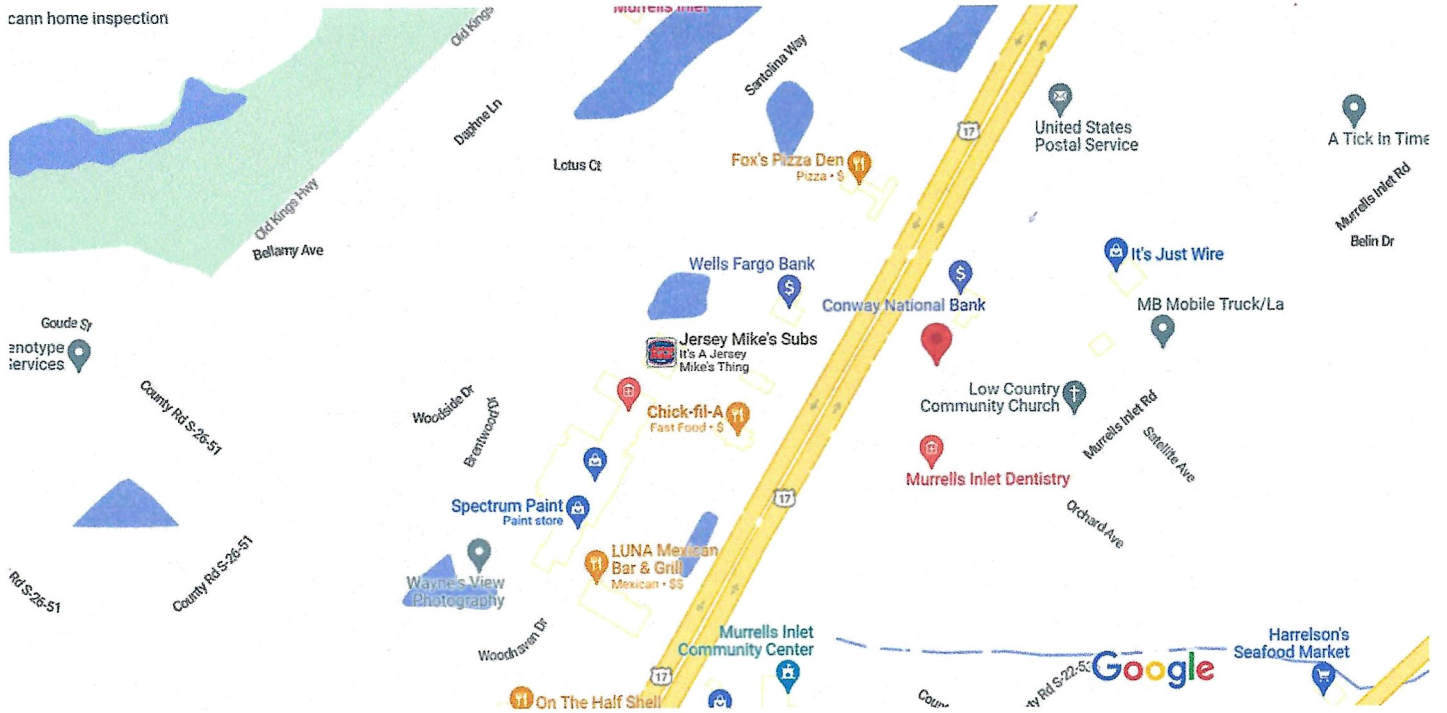

cann home inspection

Map data ©2023 Google 200 ft

### 4359 US-17 BUS

Building

Directions

Save

Nearby

Send to phone

Share

4359 US-17 BUS, Murrells Inlet, SC 29576