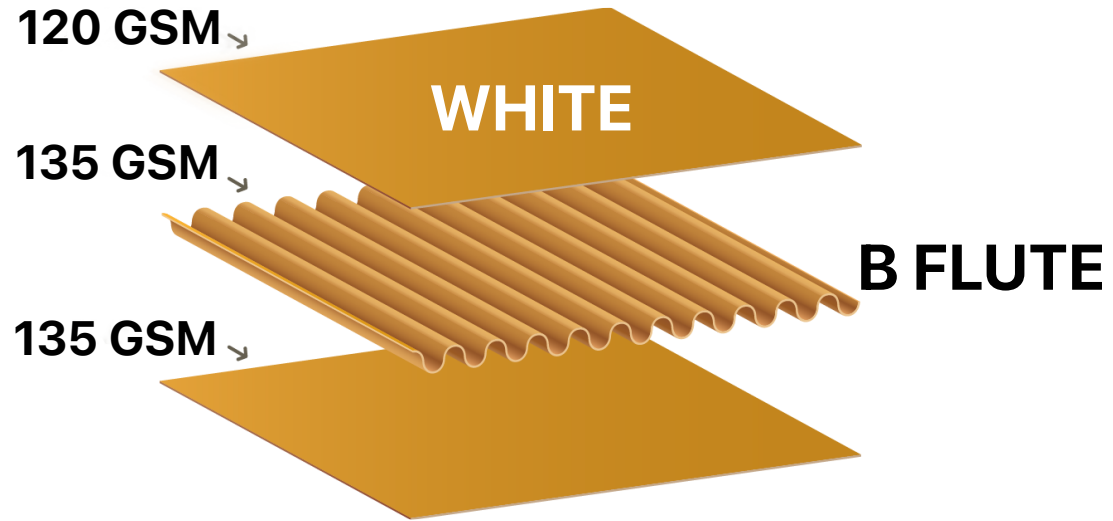

MATERIAL STANDARD:

BW

**BOXING
PIZZA**

PRODUCTS

**ECT 32
LIGHTWEIGHT BOXES**

**RIGID
PIZZA BOXES**