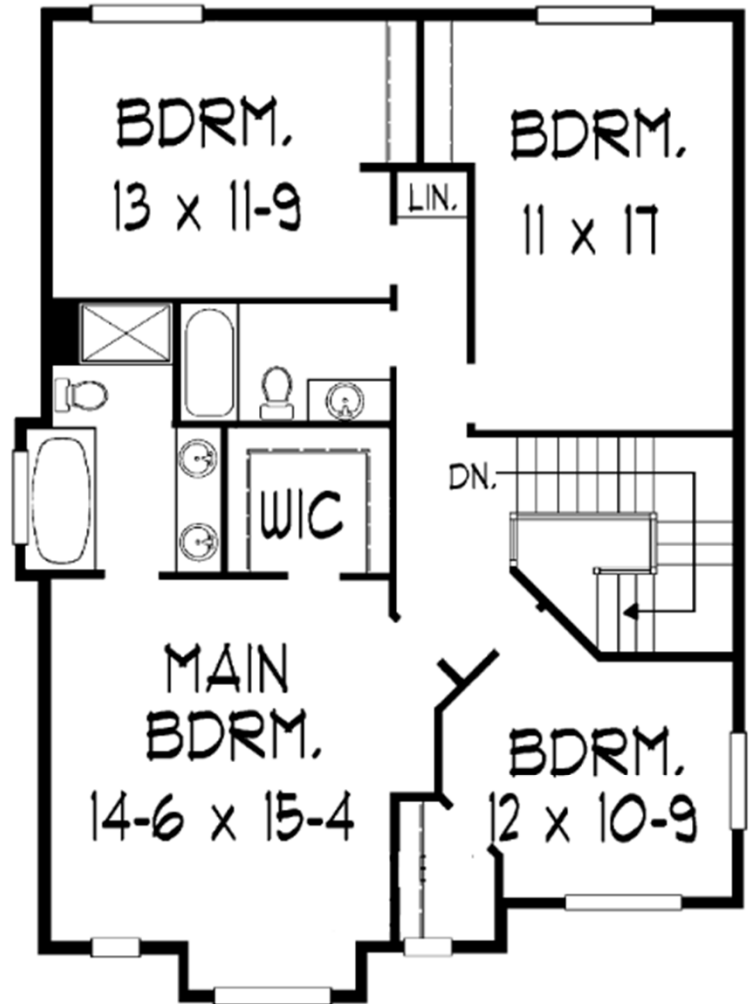

COTTAGE SERIES: LODGE

- 2,008 sq ft
- 4 Bed
- 2.5 Bath
- 2 Car

- Fiber cement siding
- Vent-free gas fireplace
- Soft close cabinet doors & drawers
- Granite kitchen countertops
- Tile kitchen backsplash
- Upgraded GE appliances
- Gas slide in range
- Engineered hardwood 1st Floor
- Tile bath floors
- Tile tub/shower surround
- Freestanding master tub
- Master tray ceiling

INFO@TLHARDIN.COM

(910) 245-1224

TLHARDIN.COM

COTTAGE SERIES: LODGE

- 2,008 sq ft
- 4 Bed
- 2.5 Bath
- 2 Car

FIRST FLOOR
889 Sq.Ft.

SECOND FLOOR
1,119 Sq.Ft.

INFO@TLHARDIN.COM