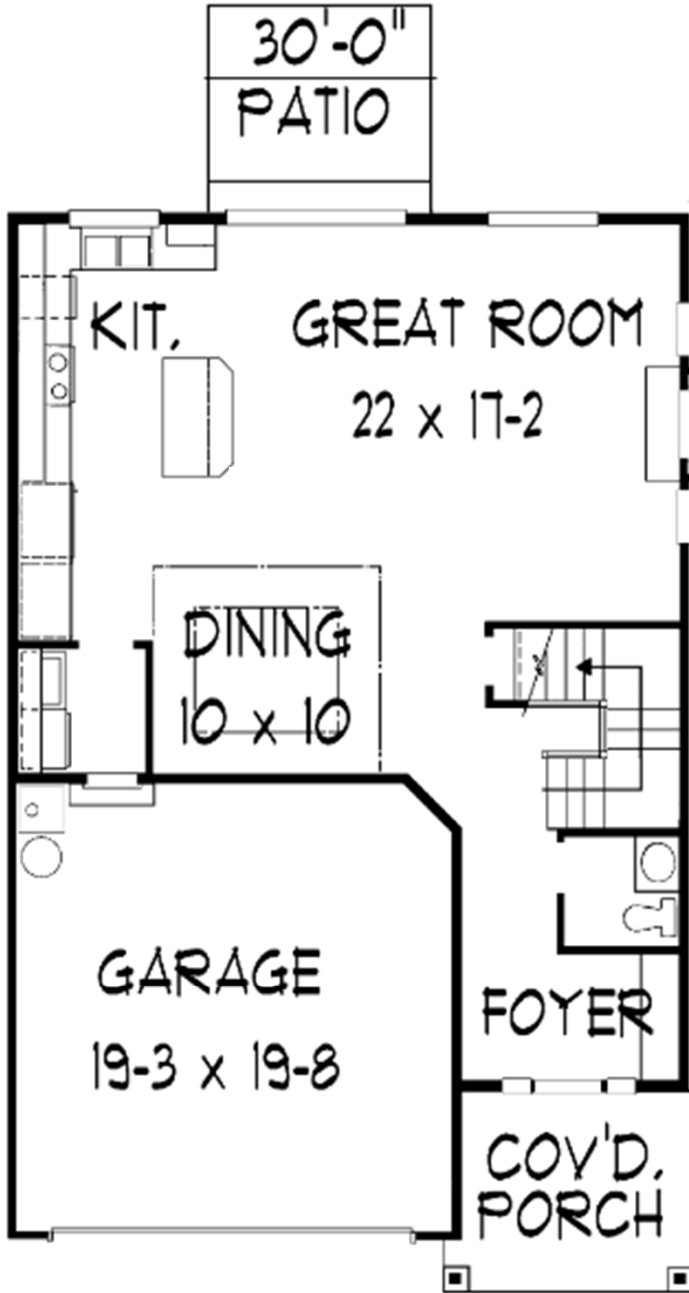

COTTAGE SERIES: LODGE

- 2,008 sq ft
- 4 Bed
- 2.5 Bath
- 2 Car

- Fiber cement siding
- Vent-free gas fireplace
- Soft close cabinet doors & drawers
- Granite kitchen countertops
- Tile kitchen backsplash
- Upgraded GE appliances
- Gas slide in range
- Engineered hardwood 1st Floor
- Tile bath floors
- Tile tub/shower surround
- Freestanding master tub
- Master tray ceiling

INFO@TLHARDIN.COM

(910) 245-1224

TLHARDIN.COM

COTTAGE SERIES: LODGE

- 2,008 sq ft
- 4 Bed
- 2.5 Bath
- 2 Car

FIRST FLOOR
889 Sq.Ft.

SECOND FLOOR
1,119 Sq.Ft.

INFO@TLHARDIN.COM