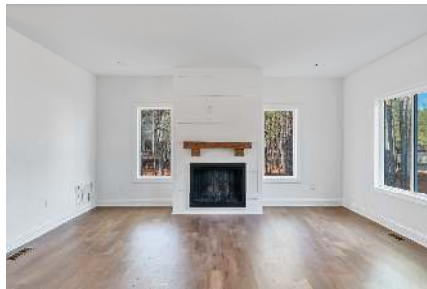

COTTAGE SERIES: LODGE

- 2,008 sq ft
- 4 Bed
- 2.5 Bath
- 2 Car

- Fiber cement siding
- Vent-free gas fireplace
- Soft close cabinet doors & drawers
- Granite kitchen countertops
- Tile kitchen backsplash
- Upgraded GE appliances
- Gas slide in range
- Engineered hardwood 1st Floor
- Tile bath floors
- Tile tub/shower surround
- Freestanding master tub
- Master tray ceiling