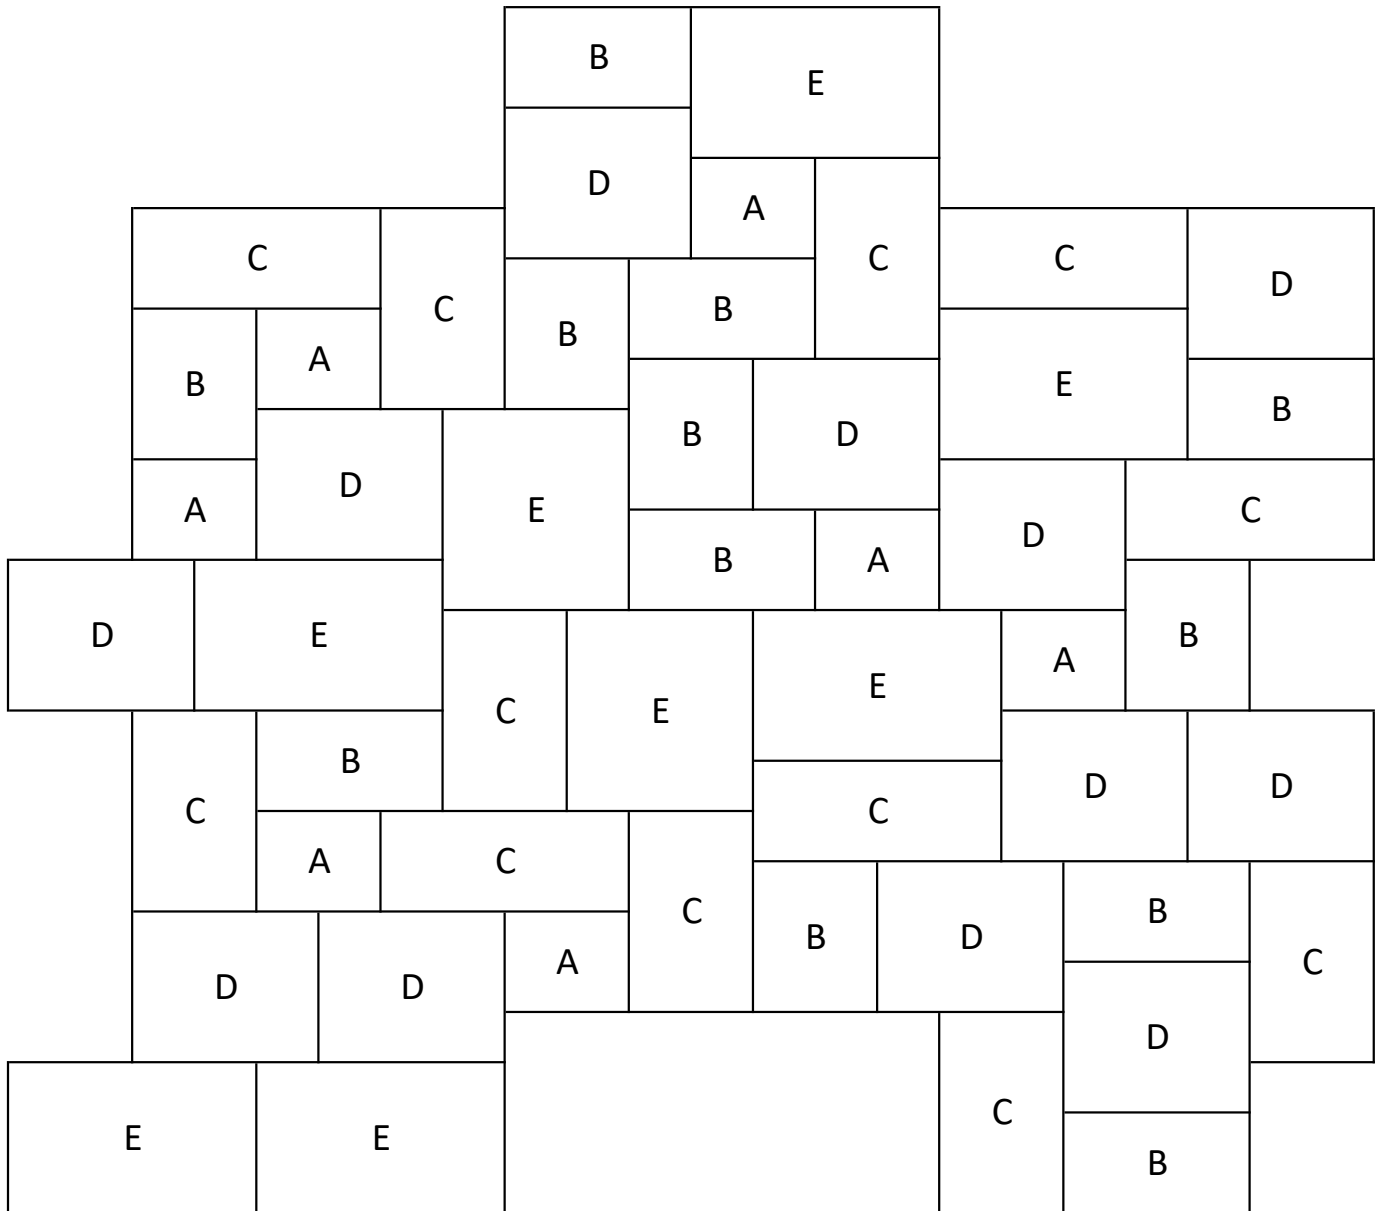

Pattern "C" - 100 sq ft repeatable - 5 sizes

(nominal sizing to allow for joints)

200 sq ft "kit" pallets are available

Piece Count		
Letter:	Size:	Qty:
A	12 x 12	7
B	12 x 18	12
C	12 x 24	12
D	18 x 18	12
E	18 x 24	8