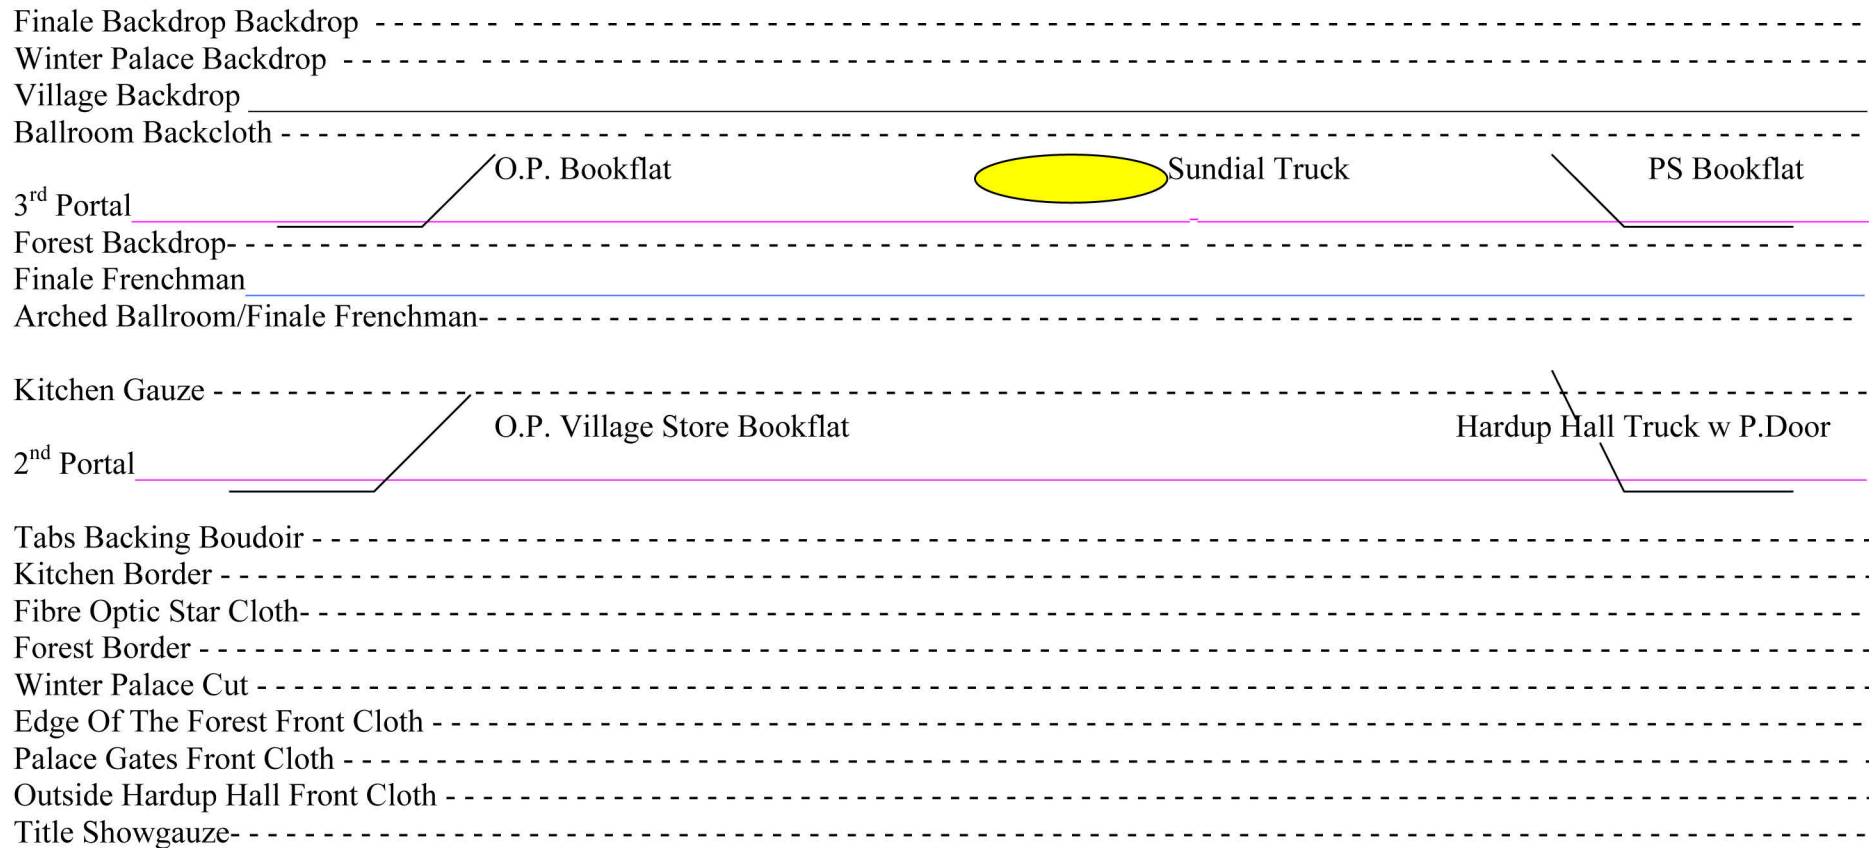

Cinderella

Large Set

Ground Plan Guide

SCENE ONE THE VILLAGE OF FLORIZEL