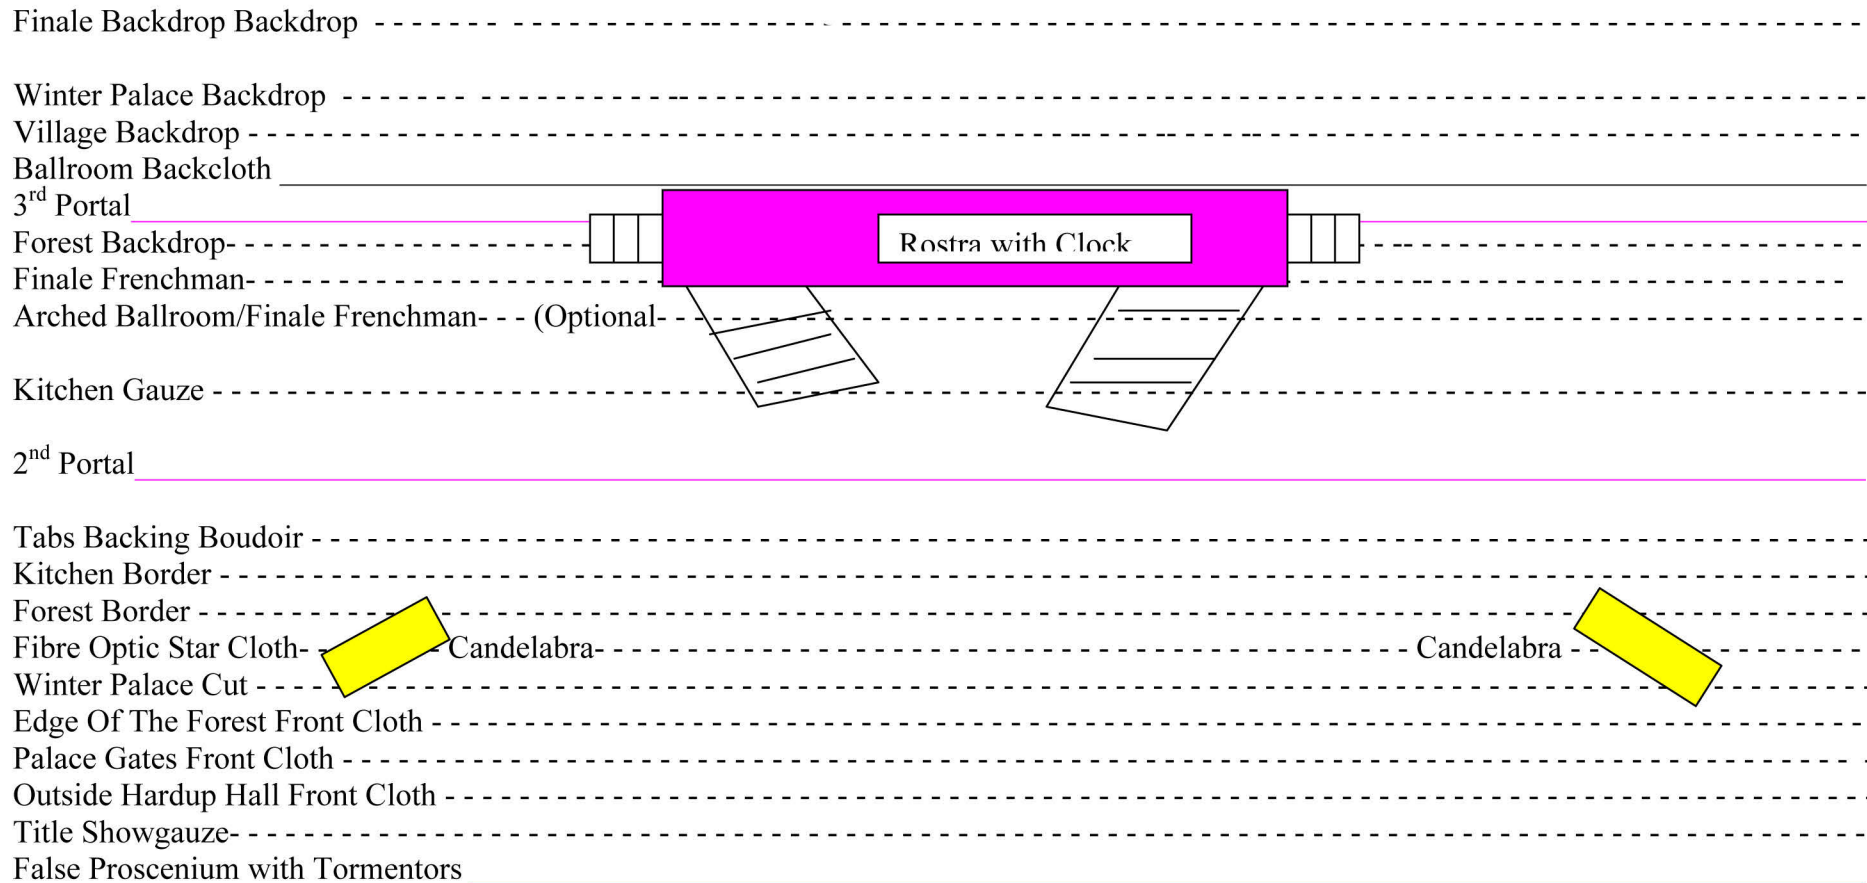

Cinderella

Large Set

Ground Plan Guide

SCENE NINE THE PALACE BALLROOM