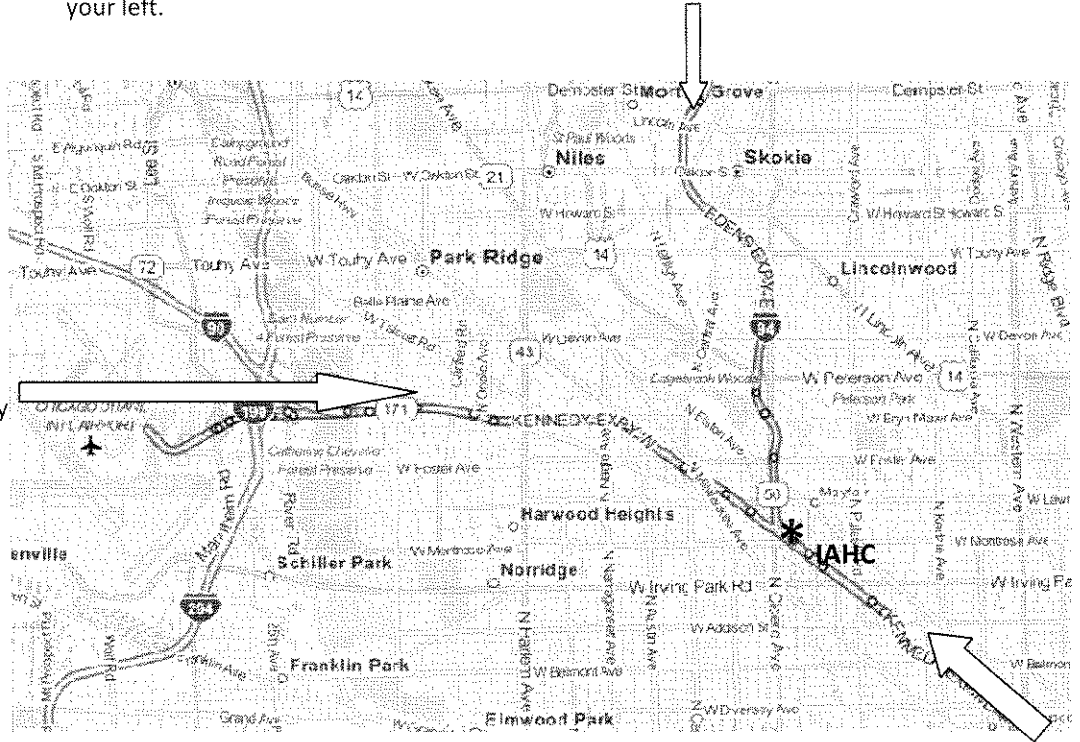

CHICAGO WORKSHOP WEEKEND DIRECTIONS 2012

From the North: Head towards Chicago on the Edens Expressway. Just before joining the Kennedy Expressway (I90) take the Wilson Ave exit. Turn left at the end of the ramp. After the next stoplight the IAHC will be on your left.

From O'Hare Airport:

Head towards Chicago on the Kennedy Expressway (I90). Take the Lawrence Ave. exit. Turn left at the end of the ramp. Drive approximately 1/2 mile, just beyond the Edens Expressway. Turn right on Kilpatrick Ave., a One-Way south street. After one block the IAHC will be on your left.

From Downtown: Head towards O'Hare Airport along the Kennedy Expressway (I90). Just before reaching the split with the Edens Expressway, take the Wilson Ave. exit. At the end of the ramp turn right, the IAHC will be on your left.

Parking: Use the lot on the north end of the Heritage Center. Enter through the doors on Knox Ave