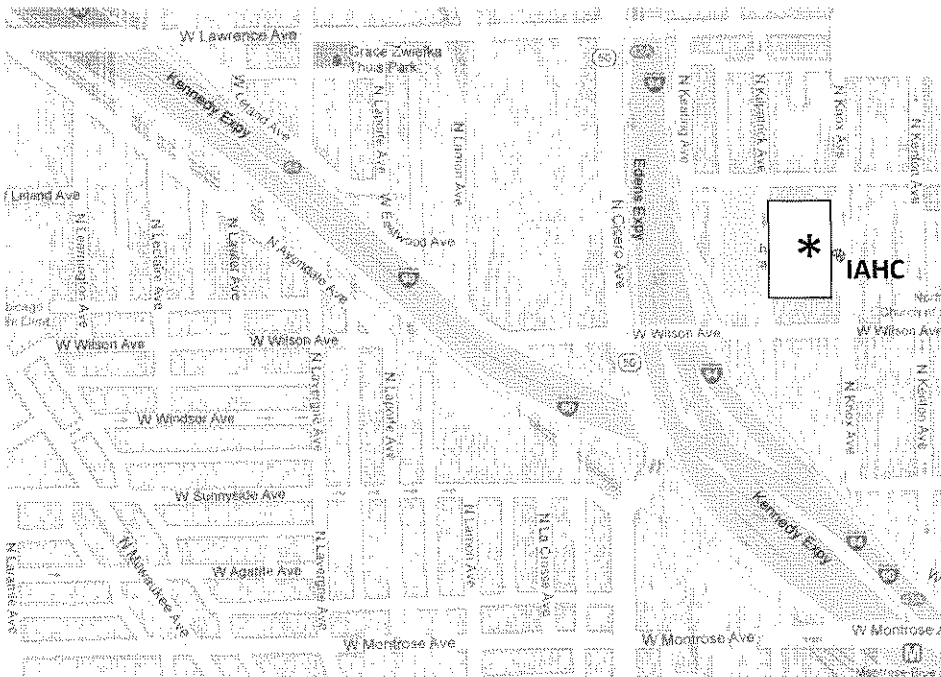

CHICAGO WORKSHOP WEEKEND DIRECTIONS 2012

From the North: Head towards Chicago on the Edens Expressway. Just before joining the Kennedy Expressway (I90) take the Wilson Ave exit. Turn left at the end of the ramp. After the next stoplight the IAHC will be on your left.

From O'Hare Airport:

Head towards Chicago on the Kennedy Expressway (I90). Take the Lawrence Ave. exit. Turn left at the end of the ramp. Drive approximately 1/2 mile, just beyond the Edens Expressway. Turn right on Kilpatrick Ave., a One-Way south street. After one block the IAHC will be on your left.

From Downtown: Head towards O'Hare Airport along the Kennedy Expressway (I90). Just before reaching the split with the Edens Expressway, take the Wilson Ave. exit. At the end of the ramp turn right, the IAHC will be on your left.

Parking: Use the lot on the north end of the Heritage Center. Enter through the doors on Knox Ave