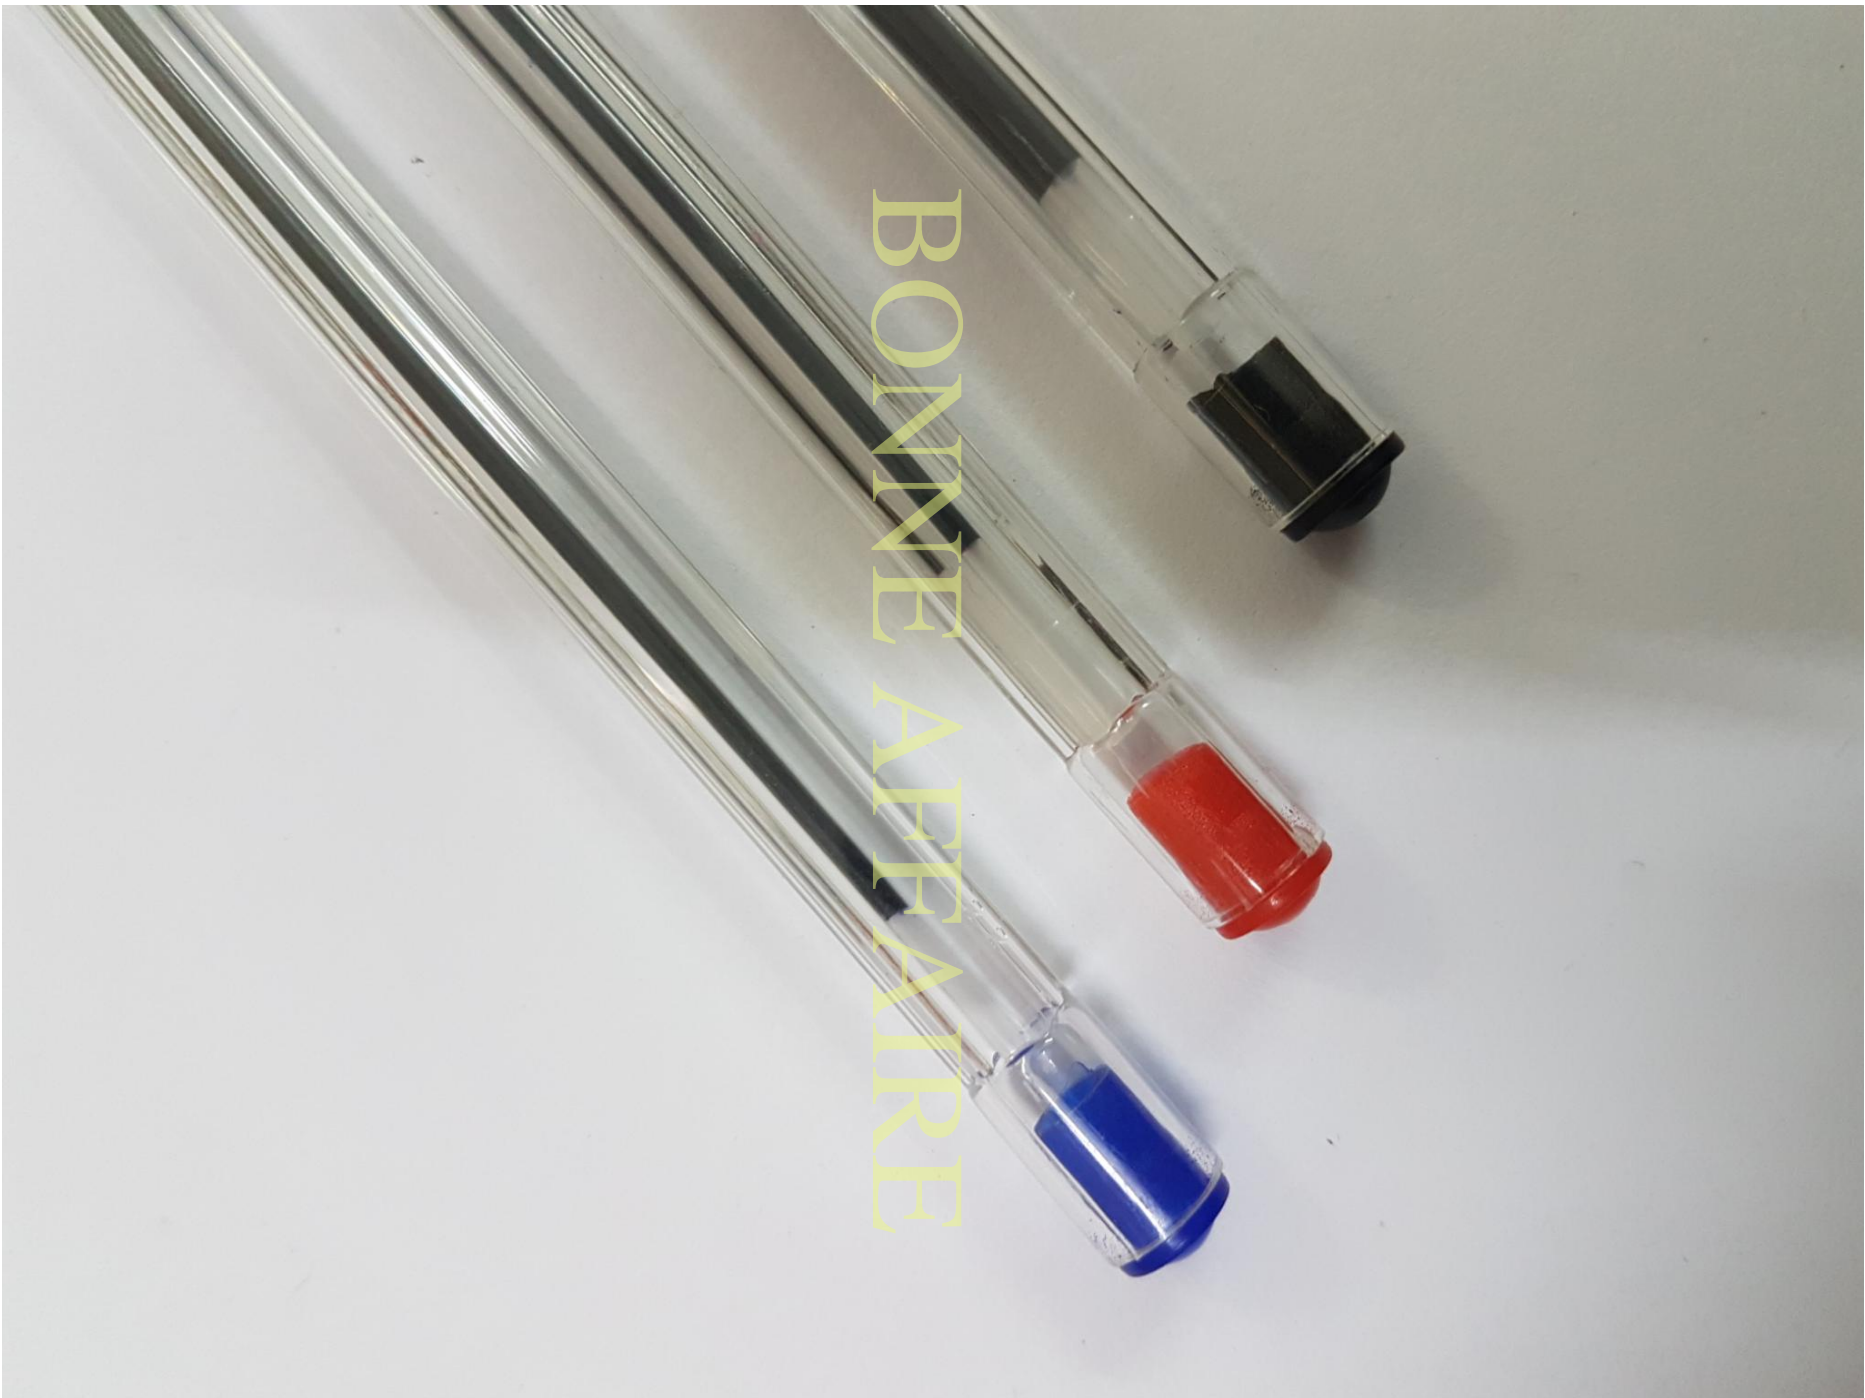

BONNE AFFAIRE

The image shows two pens against a plain white background. The pen on the left is a ballpoint pen with a blue barrel and a silver clip. The clip features an embossed logo of a stylized bird or leaf. The barrel has the brand name 'F.P. 1314' engraved vertically. The pen on the right is a ballpoint pen with a blue barrel and a white grip section. The grip section has a textured, woven pattern. The pen is oriented vertically with the tip pointing upwards. The text 'BONNE AFFAIRE' is overlaid in the center of the image in a yellow, serif font.

BONNE AFFAIRE

Three pens are shown in clear plastic sleeves, arranged diagonally from top-left to bottom-right. The top pen has a blue cap, the middle one has a red cap, and the bottom one has a black cap. The pens are partially visible through the sleeves. The background is a plain, light-colored surface.

BONNE AFFAIRE

BONNE AFFAIRE

The image shows five pens of different colors: blue, pink, yellow, green, and orange. They are arranged diagonally on a white background. A yellow cap is also visible, detached from the yellow pen. The text "BONNE AFFAIRE" is overlaid in the center in a yellow, serif font.

BONNE AFFAIRE

BONNE AFFAIRE

Three pens are shown vertically against a white background. From left to right: a blue pen with a yellow body, a yellow pen with a yellow body and a silver tip, and a black pen with a yellow body. The text 'BONNE AFFAIRE' is overlaid in the center in a yellow, serif font.