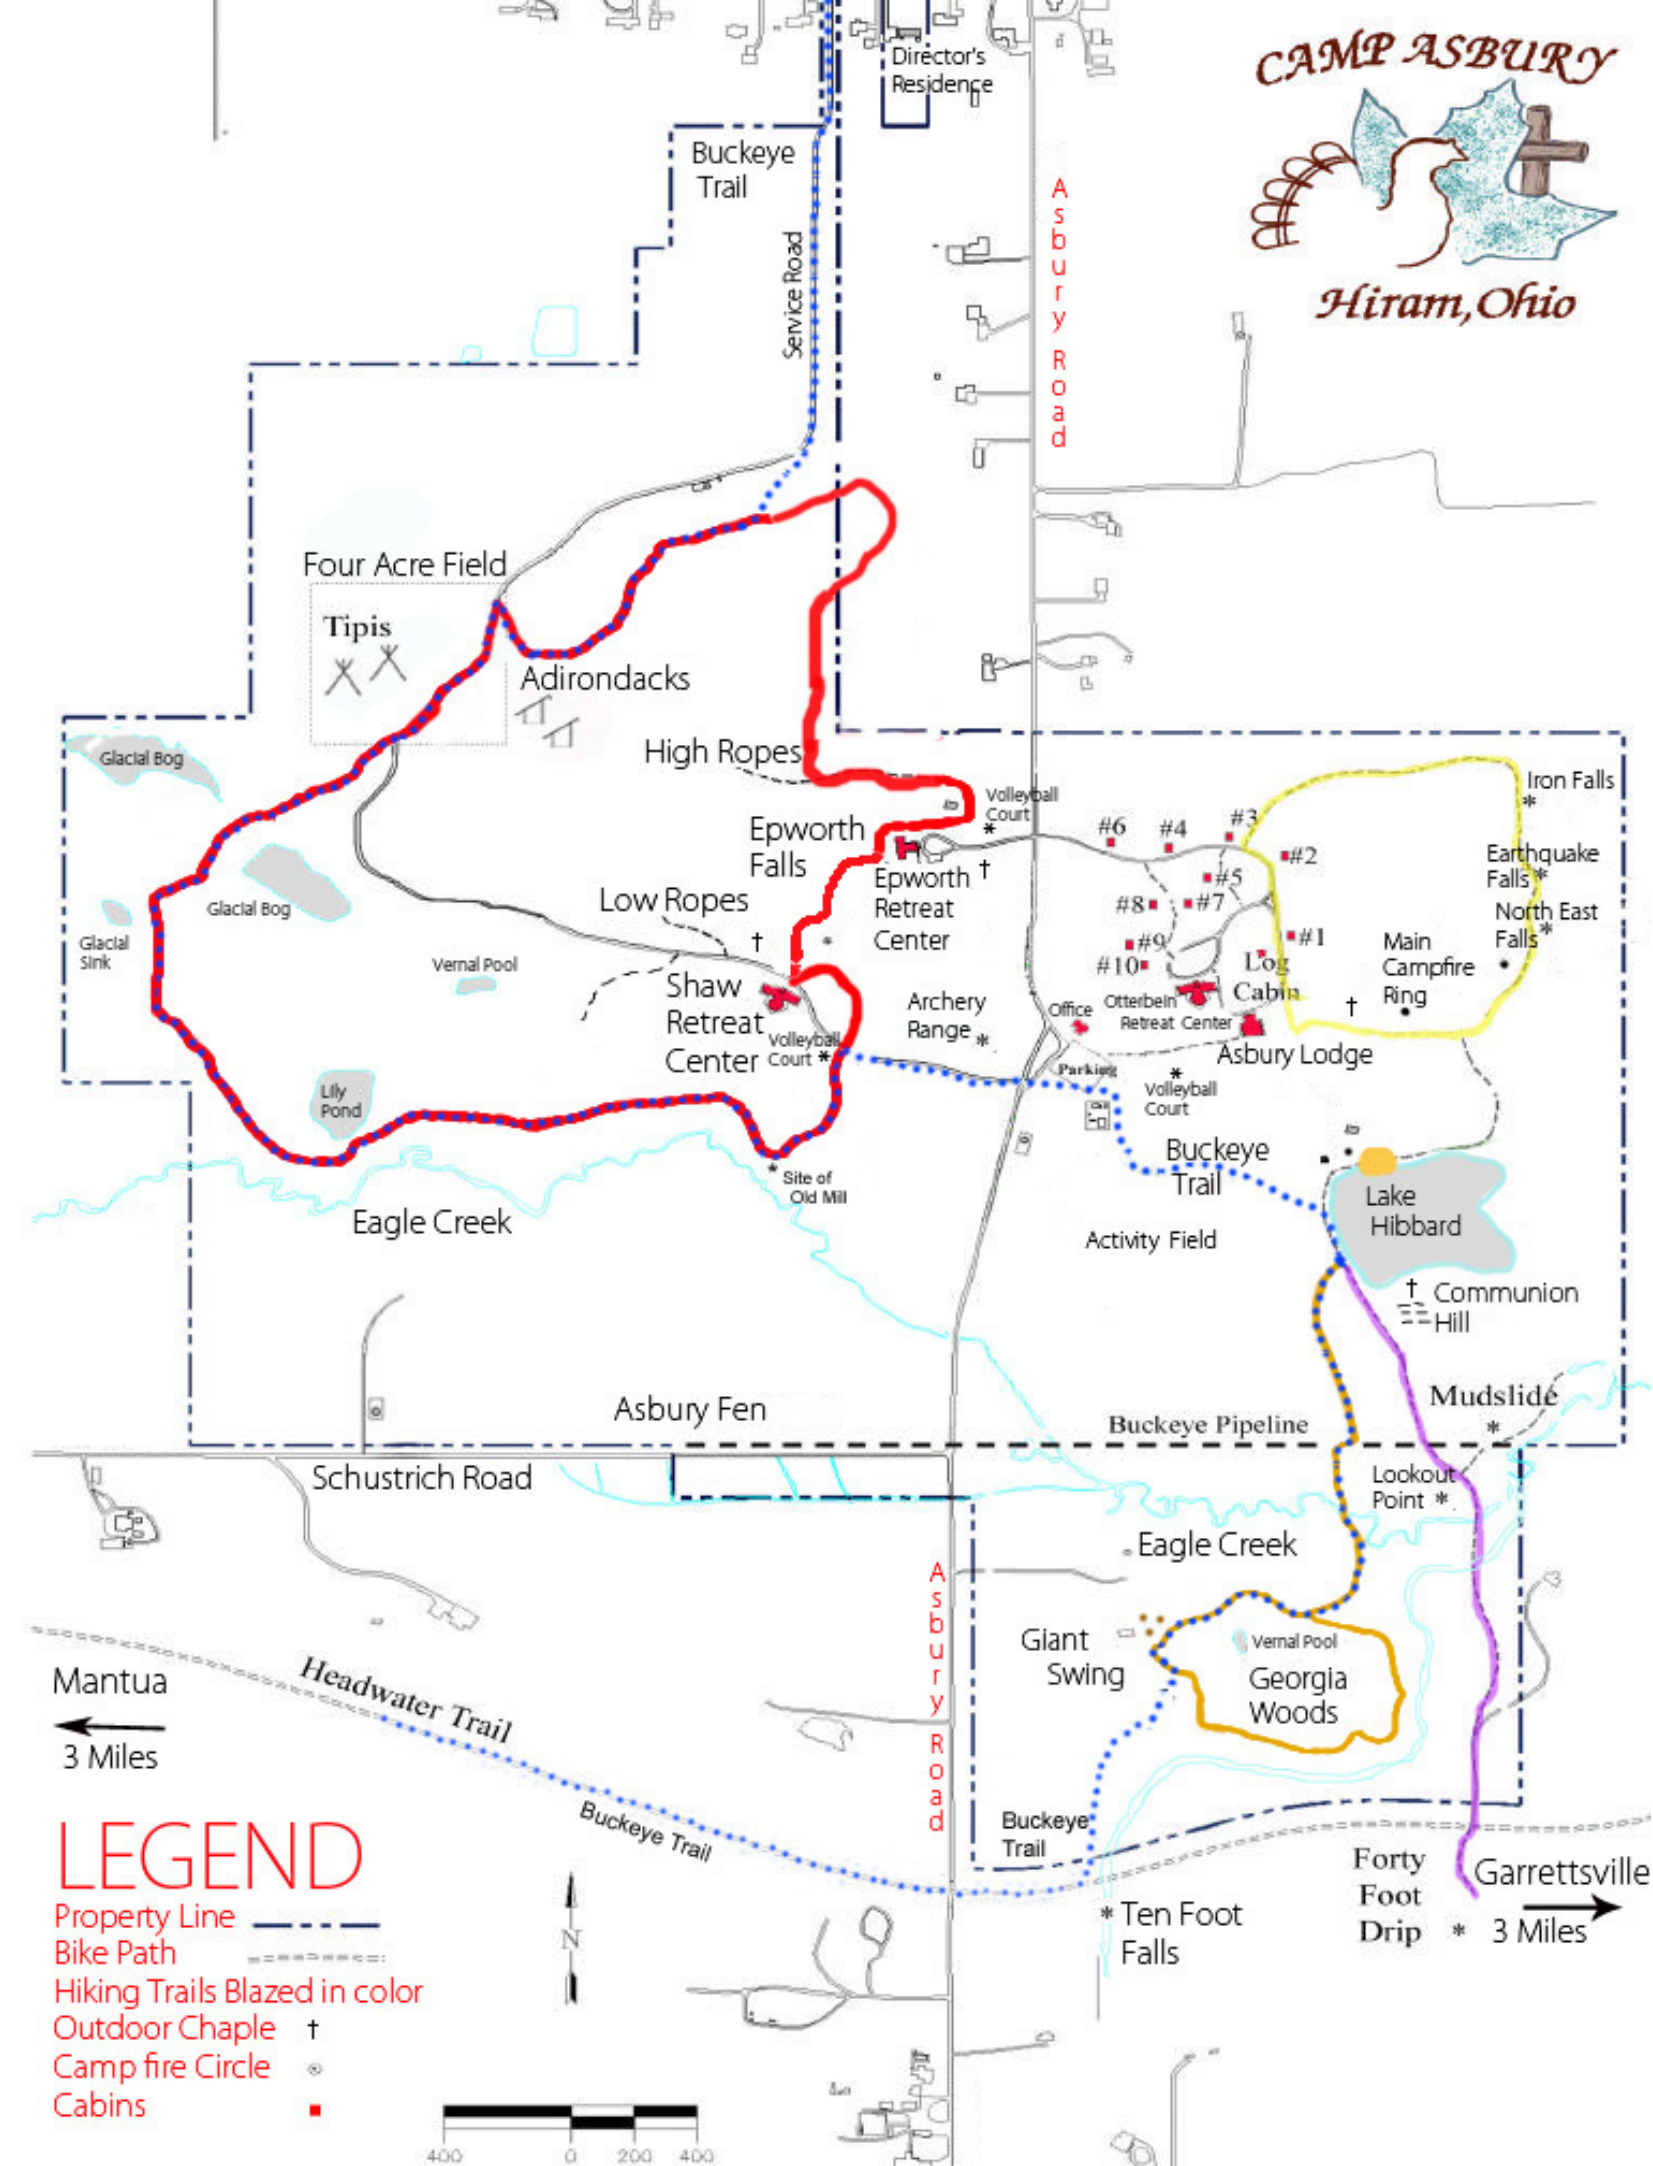

# CAMP ASBURY

## LEGEND

- Property Line - - - - -
- Bike Path - - - - -
- Hiking Trails Blazed in color
- Outdoor Chaple †
- Camp fire Circle ○
- Cabins ■

Mantua  
← 3 Miles

Forty Foot Drip \* 3 Miles  
→ Garretttsville