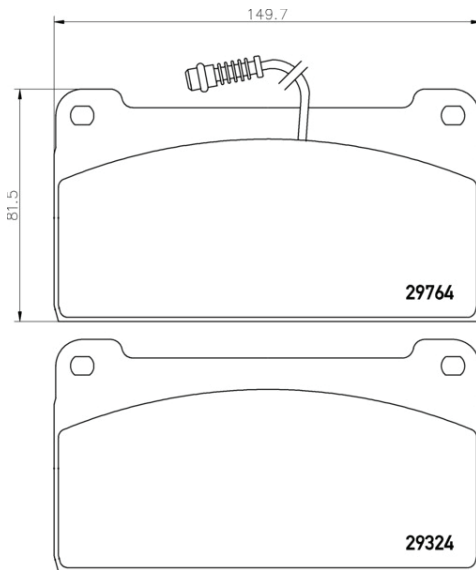

\*O.E.M. Numbers are stated for comparison purposes only.

RCV-5027		BRAKE PADS
OEM No.	WVA	Vehicle
1906416	29122	IVECO EuroCargo
<b>Dimension:</b> 174,6 x 85,4 x 22		<b>Weight:</b> 3,85 <b>For Caliper:</b> BREMBO 2x60