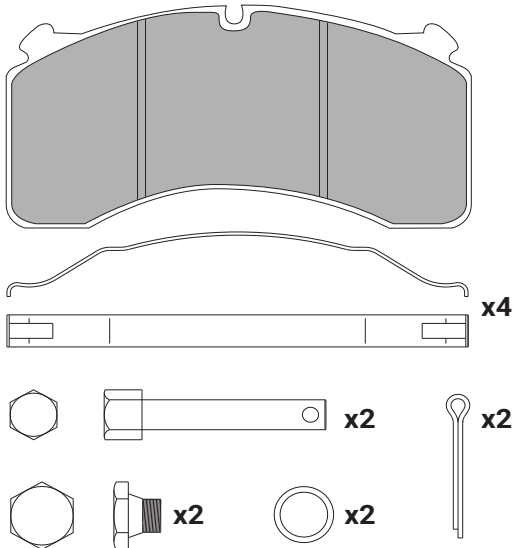

RCV-5030		BRAKE PADS
OEM No.	WVA	Vehicle
8284000209 8285000235 180220062 0054206820 179241111131 54206820 119904365	297747	KAESSBOHRER NEOPLAN SETRA VOLVO
Dimension: 139,4 x 121 x 32,5	Weight:	For Caliper: KNORR K085