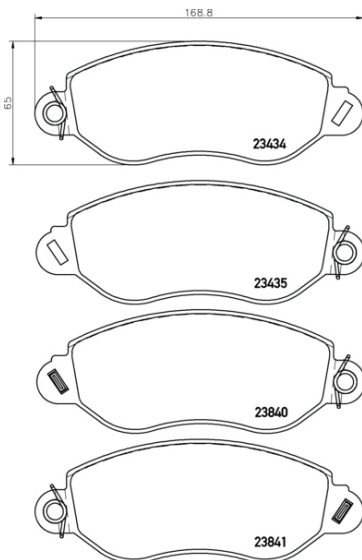

RCV-4034		BRAKE PADS
OEM No.	WVA	Vehicle
1144288 1318147 1415168 1465168 4095132 4114749	23840	FORD
Dimension: 168,9 x 65 x 17,7	Weight:	For Caliper: BOSCH