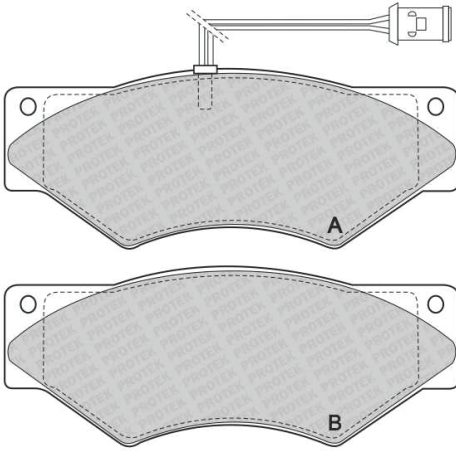

RCV-4001		BRAKE P ADS
OEM No.	WVA	Vehicle
1906183	29001	IVECO DEUTZ MAGIRUS (KABLOLU)
Dimension: 174,6 x 69,20 x 20		Weight: For Caliper:

RCV-4002		BRAKE P ADS
OEM No.	WVA	Vehicle
	19002	DEUTZ MAGIRUS
Dimension: 174,6 x 69,20 x 20		Weight: For Caliper: