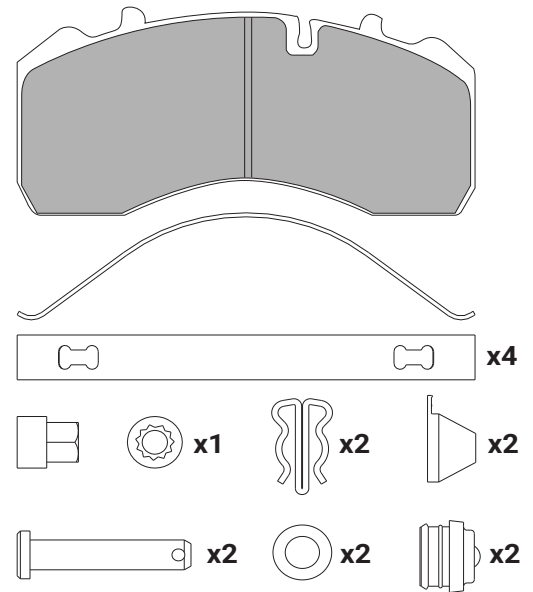

RCV-5013		BRAKE PADS
OEM No.	WVA	Vehicle
4054200020	29134	MERCEDES BENZ
4054200220		
Dimension: 210 x 92,5 x 30		Weight: 7,45 For Caliper: KNORR SB / SN6