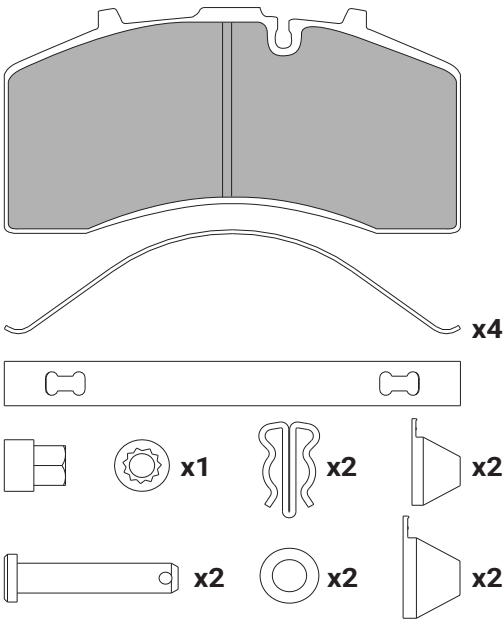

RCV-5024		BRAKE PADS
OEM No.	WVA	Vehicle
3057008500	29158	SAF MERCEDES SCHMITZ
3057008501	29269	
0044207020		
1008452		
1105825		
Dimension: 210,7 x 107,1 x 30		Weight: 9,00 For Caliper: KNORR SK7

RCV-5025		BRAKE PADS
OEM No.	WVA	Vehicle
351668	29626	PERLINI
4019722266096		
Dimension: 150,7 x 114,4 x 25,8		Weight: 26,00 For Caliper: WABCO