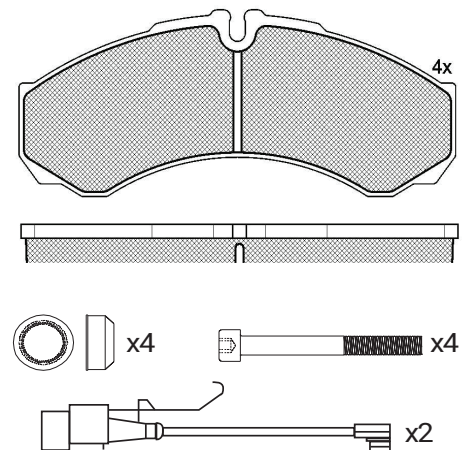

*O.E.M. Numbers are stated for comparison purposes only.