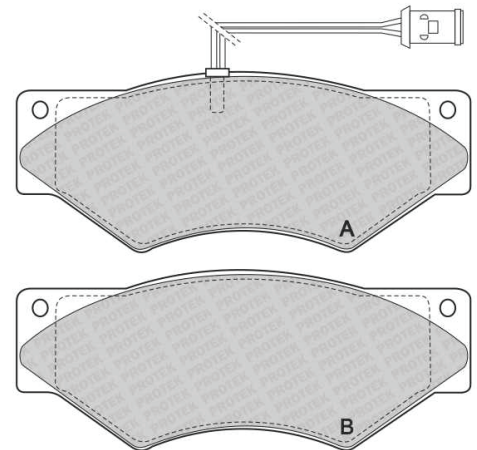

RCV-4004		BRAKE P ADS
OEM No.	WVA	Vehicle
1906043 1906146 1906297 410609X425 5001014704 5001825339 5001873218	29067	IVECO NISSAN RENAULT TRUCK
Dimension: 175,4 x 78 x 22		Weight: For Caliper: