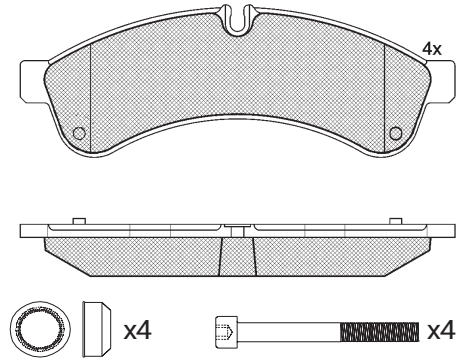

RCV-4061		BRAKE PADS
OEM No.	WVA	Vehicle
425 556 33	29231	IVECO DAILY IV >06 IRISBUS DAILY TOURYS >06
Dimension: 184,4 x 64,69 x 22,7		Weight: 2,90 For Caliper: BREMBO