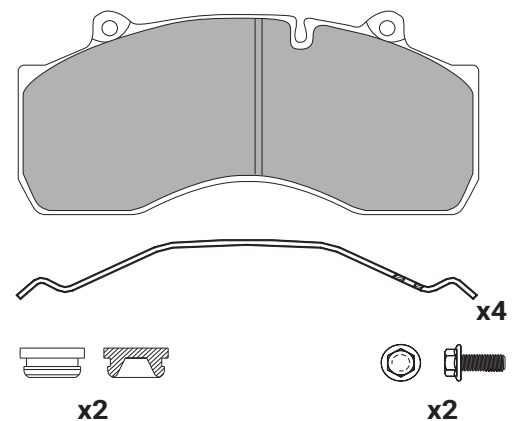

*O.E.M. Numbers are stated for comparison purposes only.