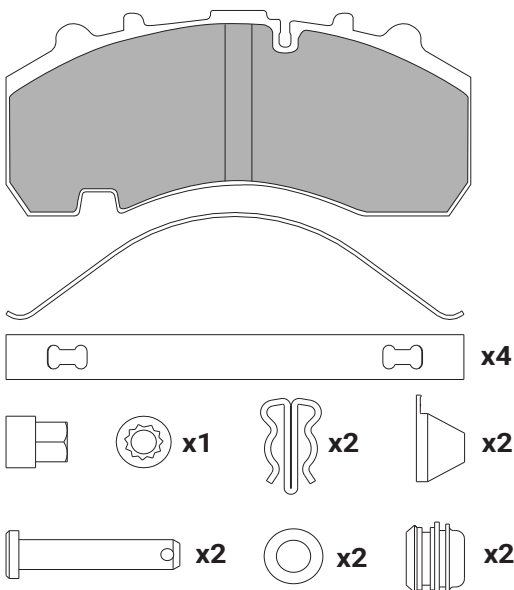

RCV-5020		BRAKE P ADS
OEM No.	WVA	Vehicle
05.092.90.07.0 09.801.06.45.0	29167	BPW
05.092.90.09.0 09.801.06.96.0	29270	MERITOR
05.362.70.02.0 09.801.06.96.0	29216	
09.801.02.57.0 K003966	29307	
09.801.02.92.0 MDP3167K		
09.801.06.20.0		
09.801.06.36.0		
09.801.06.45.0		
Dimension: 247,5 x 109,5 x 30		Weight: 11,00 For Caliper: KNORR SB/SN7

*O.E.M. Numbers are stated for comparison purposes only.