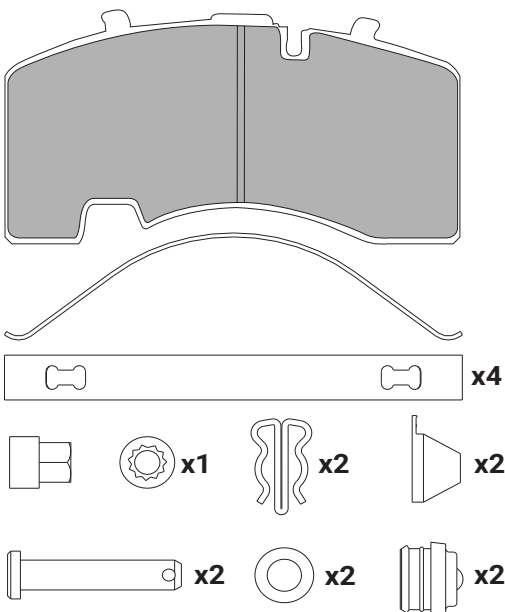

RCV-5026		BRAKE PADS
OEM No.	WVA	Vehicle
05.092.90.06.0	29171	BPW
05.092.90.08.0	29271	
09.801.06.44.0	29308	
09.801.06.95.0		
09.801.07.26.0		
Dimension: 210,7 x 108 x 30		Weight: 9,05 For Caliper: KNORR SB4309T

*O.E.M. Numbers are stated for comparison purposes only.