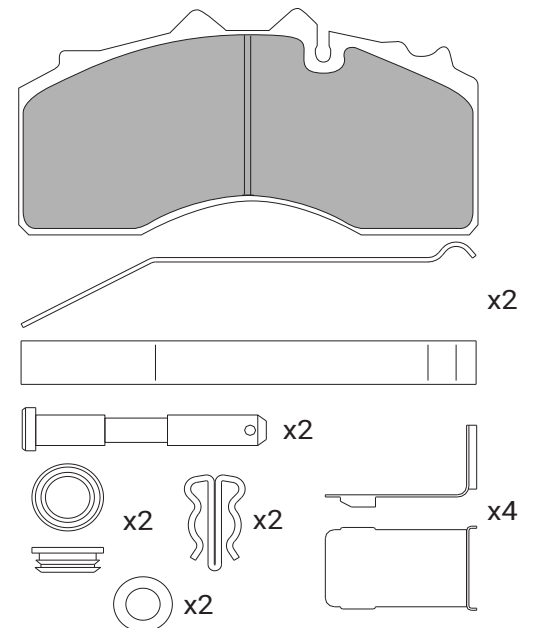

ATN-5048		BRAKE PADS	
OEM No.	WVA	Vehicle	
0980107570	29228	BPW	
0509290130	29317		
0900061791			
Dimension: 210,15 x 101,8 x 30		Weight: 8,00	For Caliper: BPW D115-2