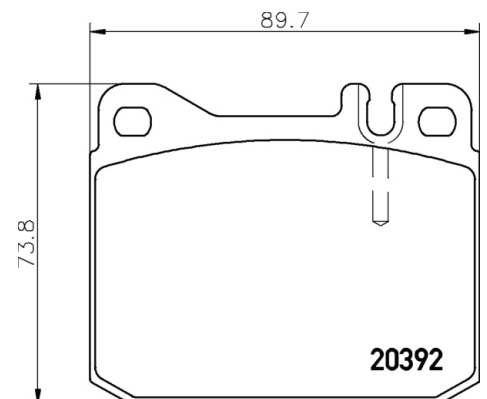

RCV-4034		BRAKE PADS
OEM No.	WVA	Vehicle
1144288 1318147 1415168 1465168 4095132 4114749	23840	FORD
Dimension: 168,9 x 65 x 17,7	Weight:	For Caliper: BOSCH