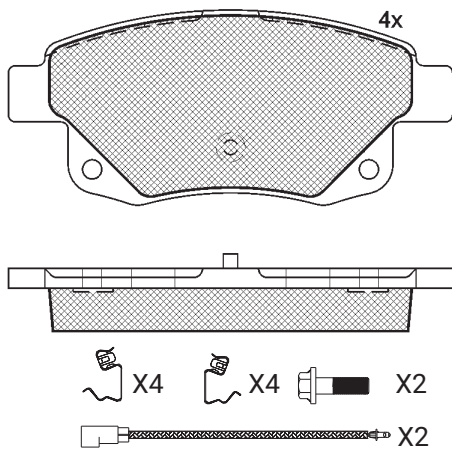

RCV-4036		BRAKE P ADS
OEM No.	WVA	Vehicle
1371402 1433952 1488962 1553797 1560014 1721087	24484	FORD
Dimension: 164,9 x 66,7 x 18,9	Weight:	For Caliper: BOSCH

RCV-4037		BRAKE P ADS
OEM No.	WVA	Vehicle
1 371 454 1 433 958 1 530 602 1 554 524 1 560 026 6C11-2M008-A2E 6C11-2M008-AC 6C11-2M008-AE	22017 24486 25918	FORD TRANSIT TOURNEO FORD TRANSIT BUS FORD TRANSIT CONNECT
Dimension: 122,9 x 54 x 17,3	Weight: 1,40	For Caliper: BOSCH