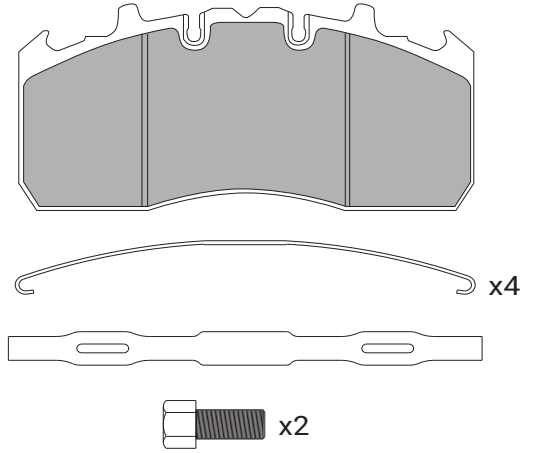

RCV-5052		BRAKE PADS
OEM No.	WVA	Vehicle
68326055	29211	SAF R.O.R. VOLVO MERITOR
Dimension: 216 x 110 x 30	Weight: 10,90	For Caliper: MERITOR ELSA EX225