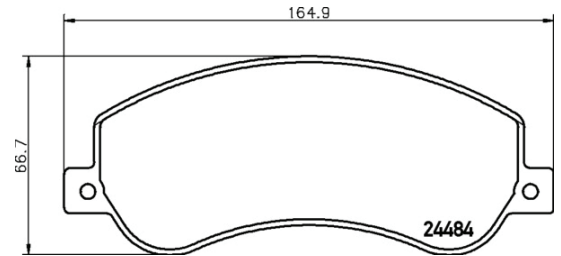

RCV-4036		BRAKE P ADS
OEM No.	WVA	Vehicle
1371402 1433952 1488962 1553797 1560014 1721087	24484	FORD
Dimension: 164,9 x 66,7 x 18,9	Weight:	For Caliper: BOSCH

RCV-4037		BRAKE P ADS
OEM No.	WVA	Vehicle
1 371 454 1 433 958 1 530 602 1 554 524 1 560 026 6C11-2M008-A2E 6C11-2M008-AC 6C11-2M008-AE	22017 24486 25918	FORD TRANSIT TOURNEO FORD TRANSIT BUS FORD TRANSIT CONNECT
Dimension: 122,9 x 54 x 17,3	Weight: 1,40	For Caliper: BOSCH