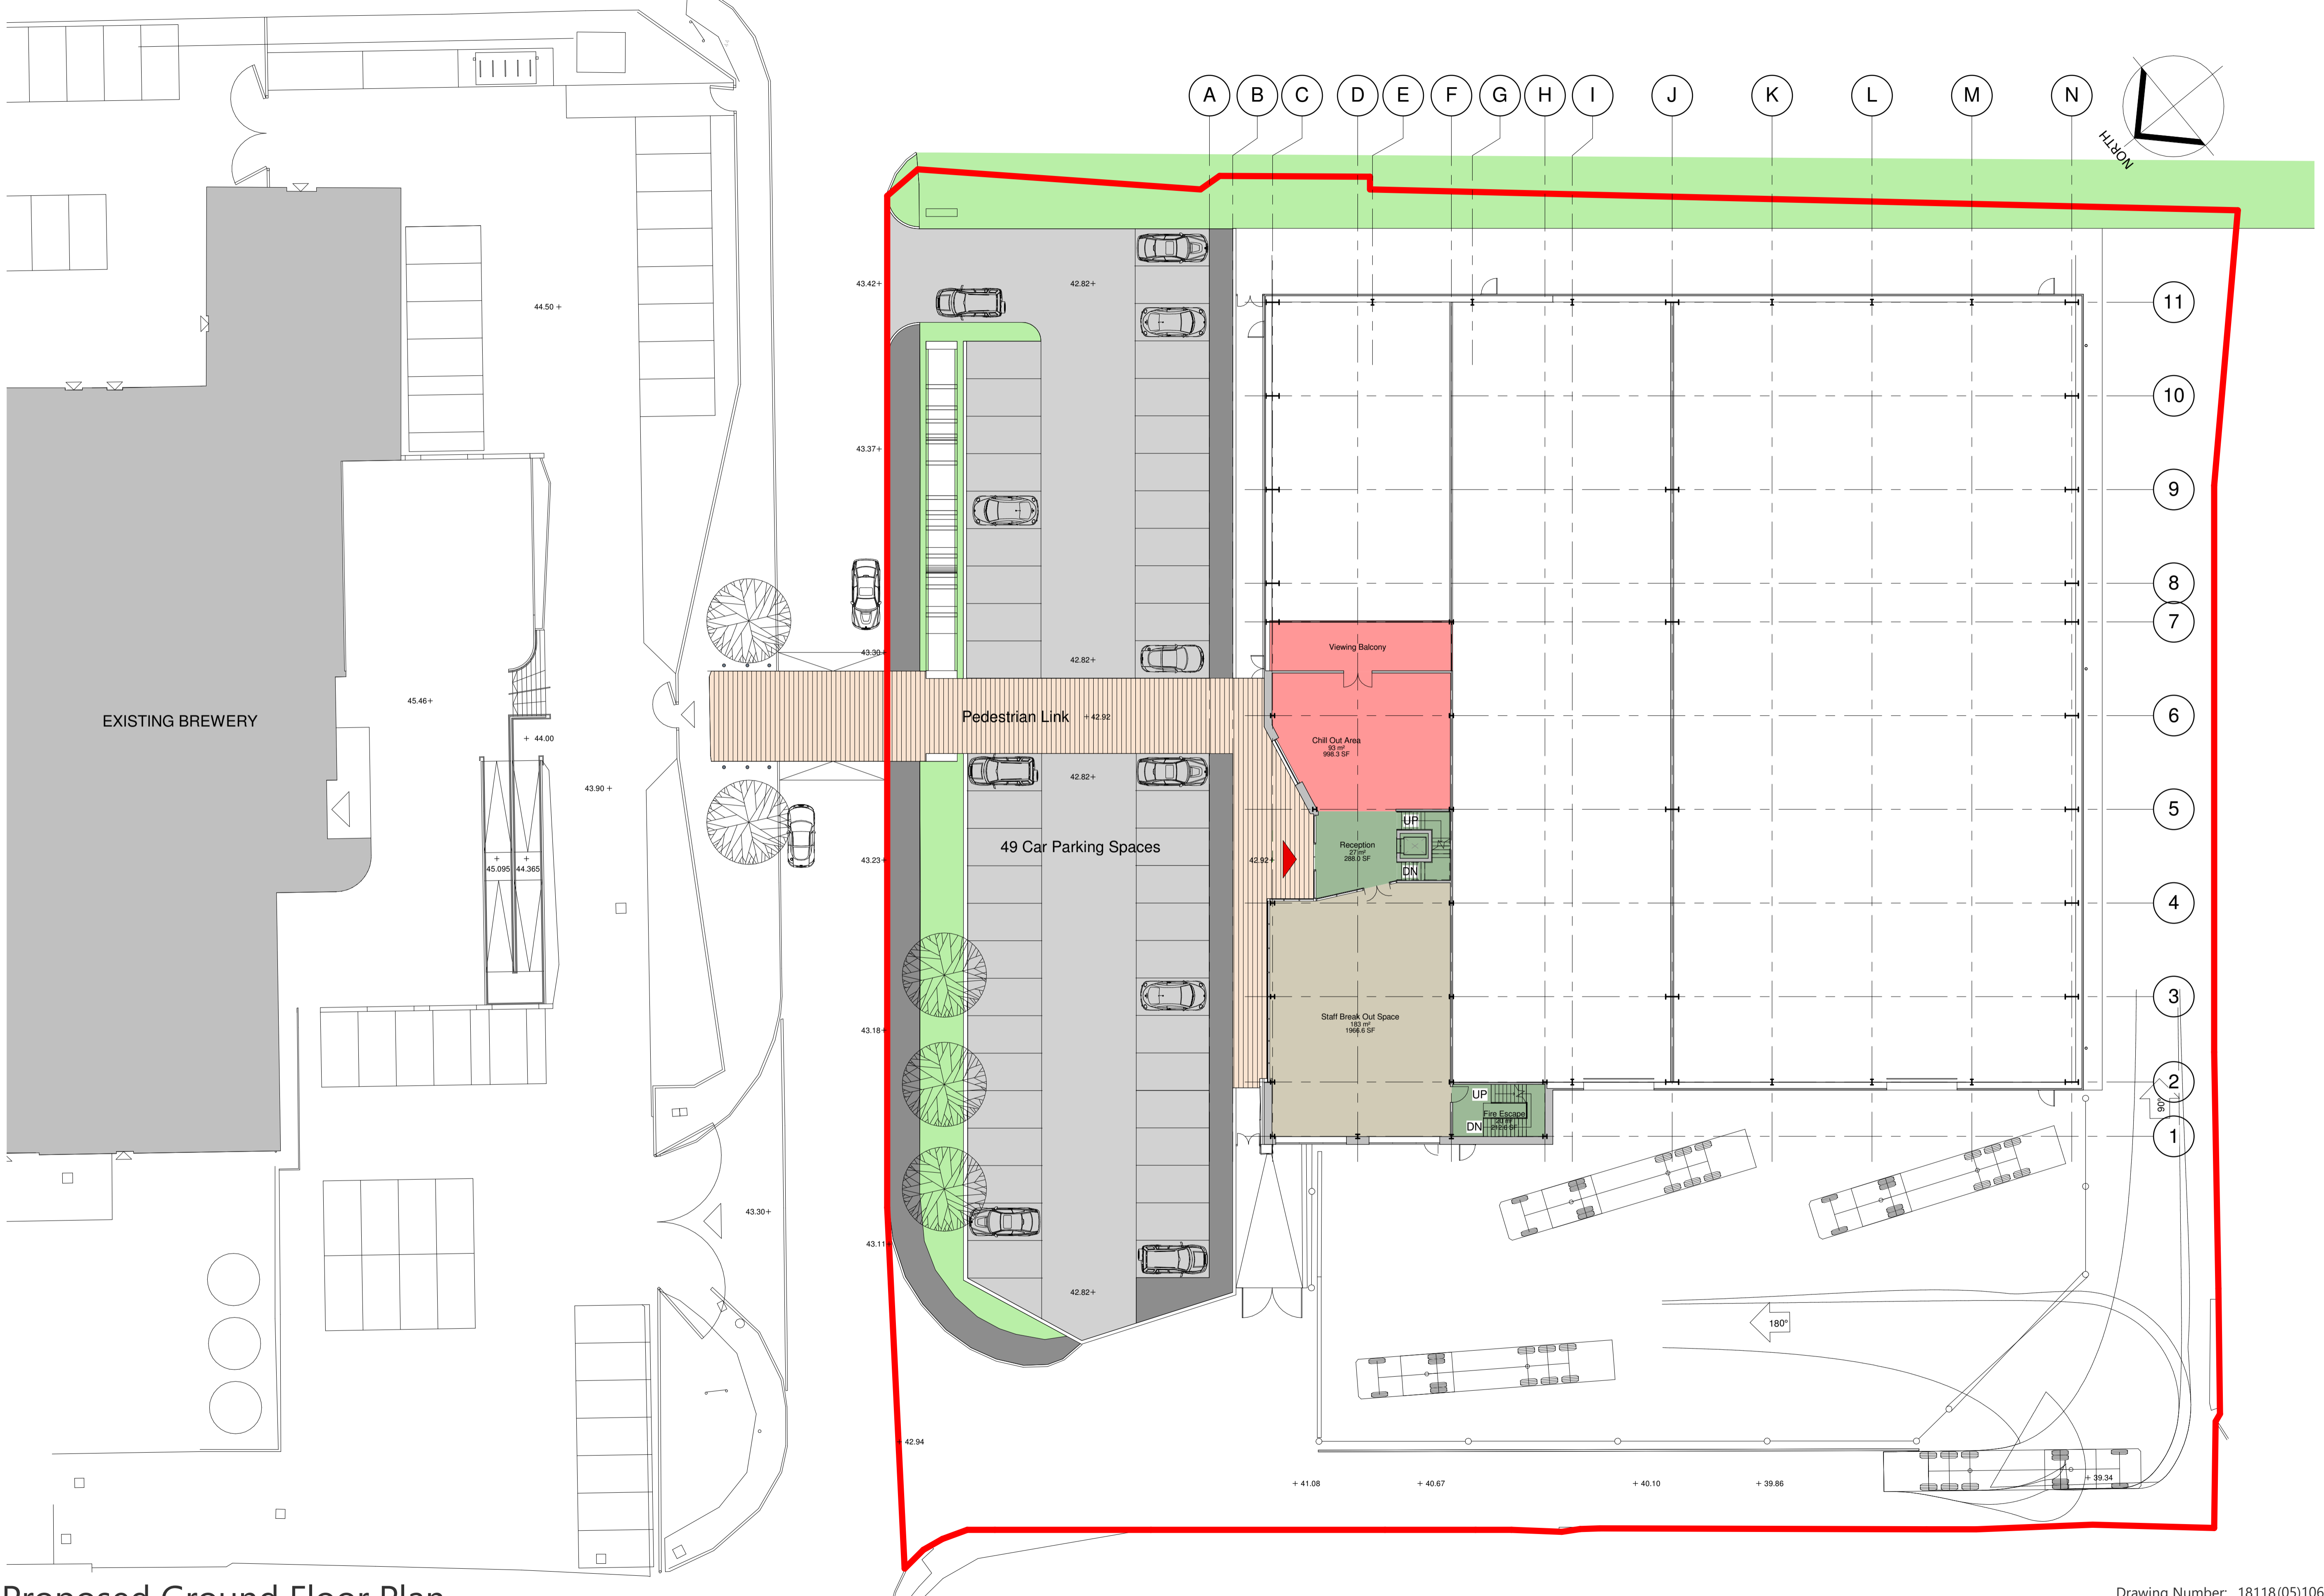

PLANNING Tiny Rebel Brewery - Distribution Warehouse & Offices, Rogerstone. NP10 9FQ

Proposed Ground Floor Plan

Cardiff . Swansea . London

Drawing Number: 18118(05)106

Scale: 1 : 200

www.powelldobson.com @PDArchitects

F:\Union Square Projects\18118 Tiny Rebel 2.0 - PDA Drawings\4 - Model\4 - Rev\18118_Tiny Rebel_Phase 2.rvt