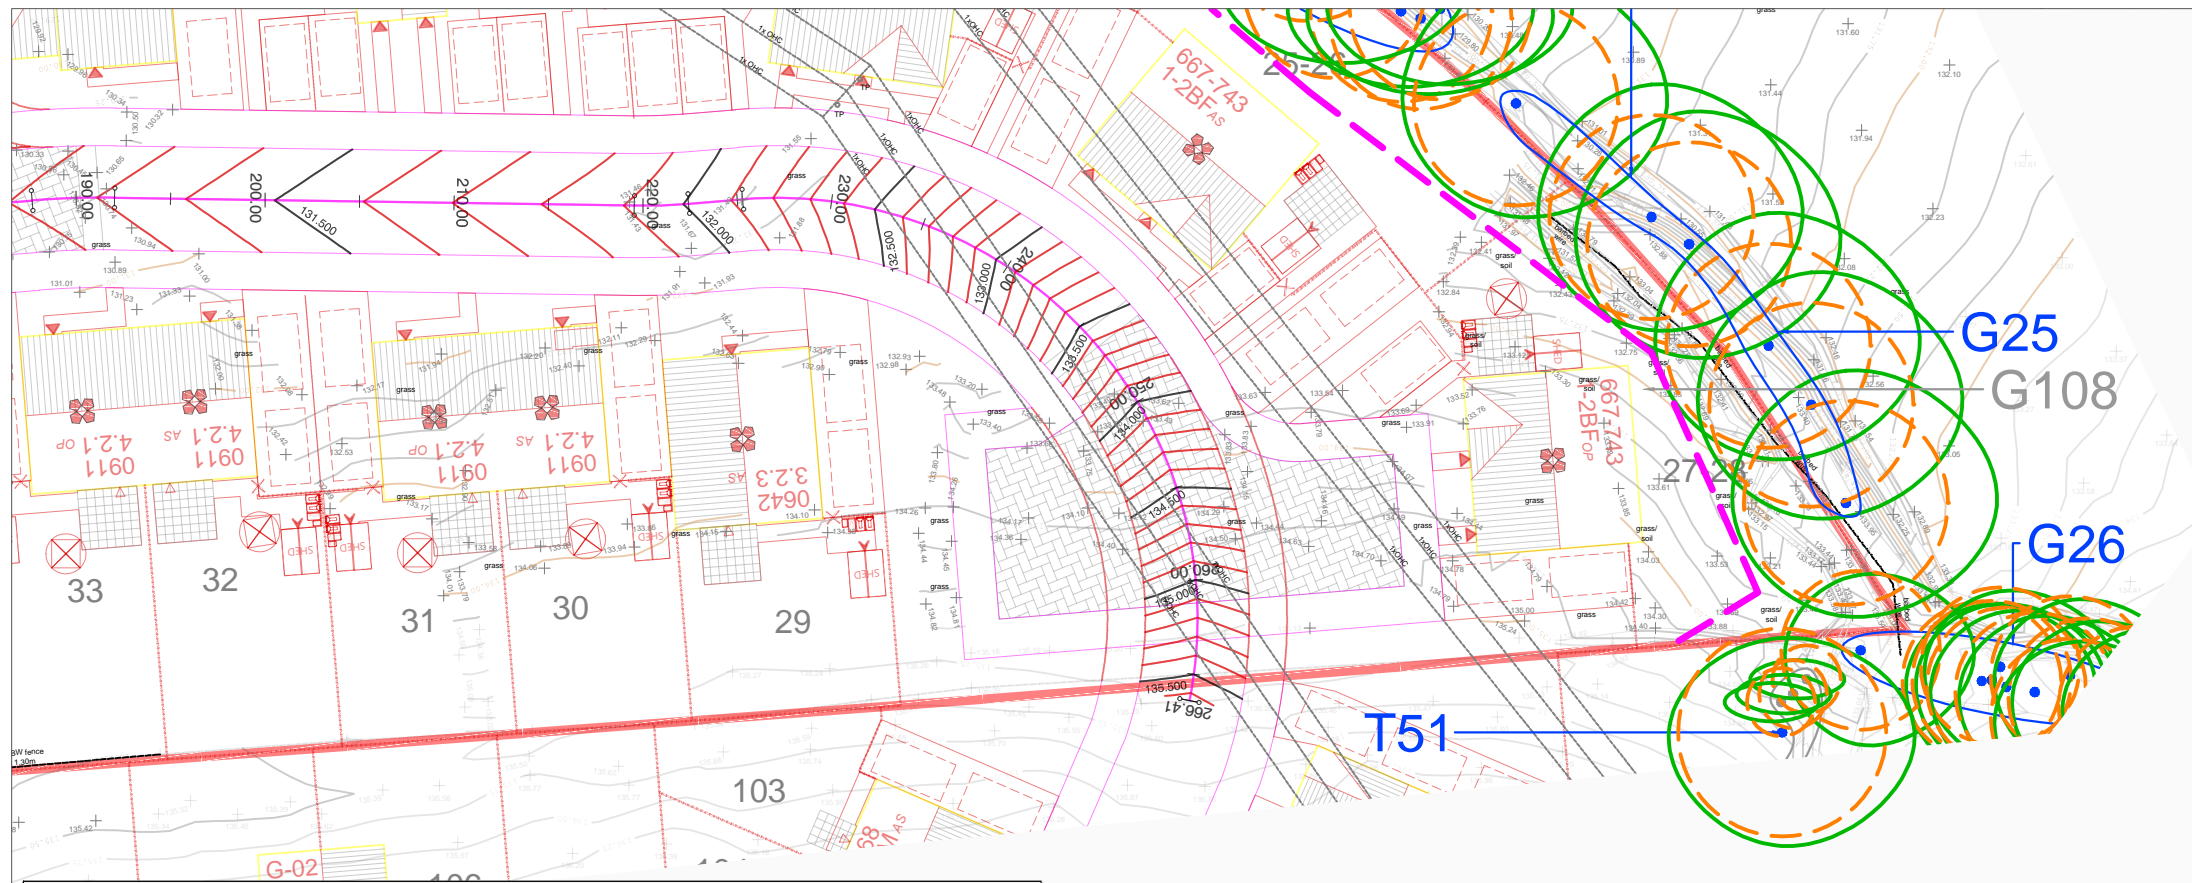

Mill Street, Tonyrefail

Phase 1 Draft Tree Protection Plan

10m

Draft Tree Protection Plan

- Root Protection Area
- Tree Category
- Tree Number
- Canopy Spread

Protective Fencing ————

- Category A Trees ●
- Category B Trees ●
- Category C Trees ●

Scale 1: 800 @ A3
11/2020

Mill Street, Tonyrefail

Phase 1 Draft Tree Protection Plan

Draft Tree Protection Plan

- Root Protection Area
- Tree Category
- Tree Number
- Canopy Spread

- Protective Fencing
- Category A Trees
- Category B Trees
- Category C Trees

Scale 1: 400 @ A3
11/2020

Mill Street, Tonyrefail

Phase 1 Draft Tree Protection Plan

10m

Draft Tree Protection Plan

- Root Protection Area
- Tree Category
- Tree Number
- Canopy Spread

Protective Fencing

- Category A Trees
- Category B Trees
- Category C Trees

Scale 1: 400 @ A3
11/2020