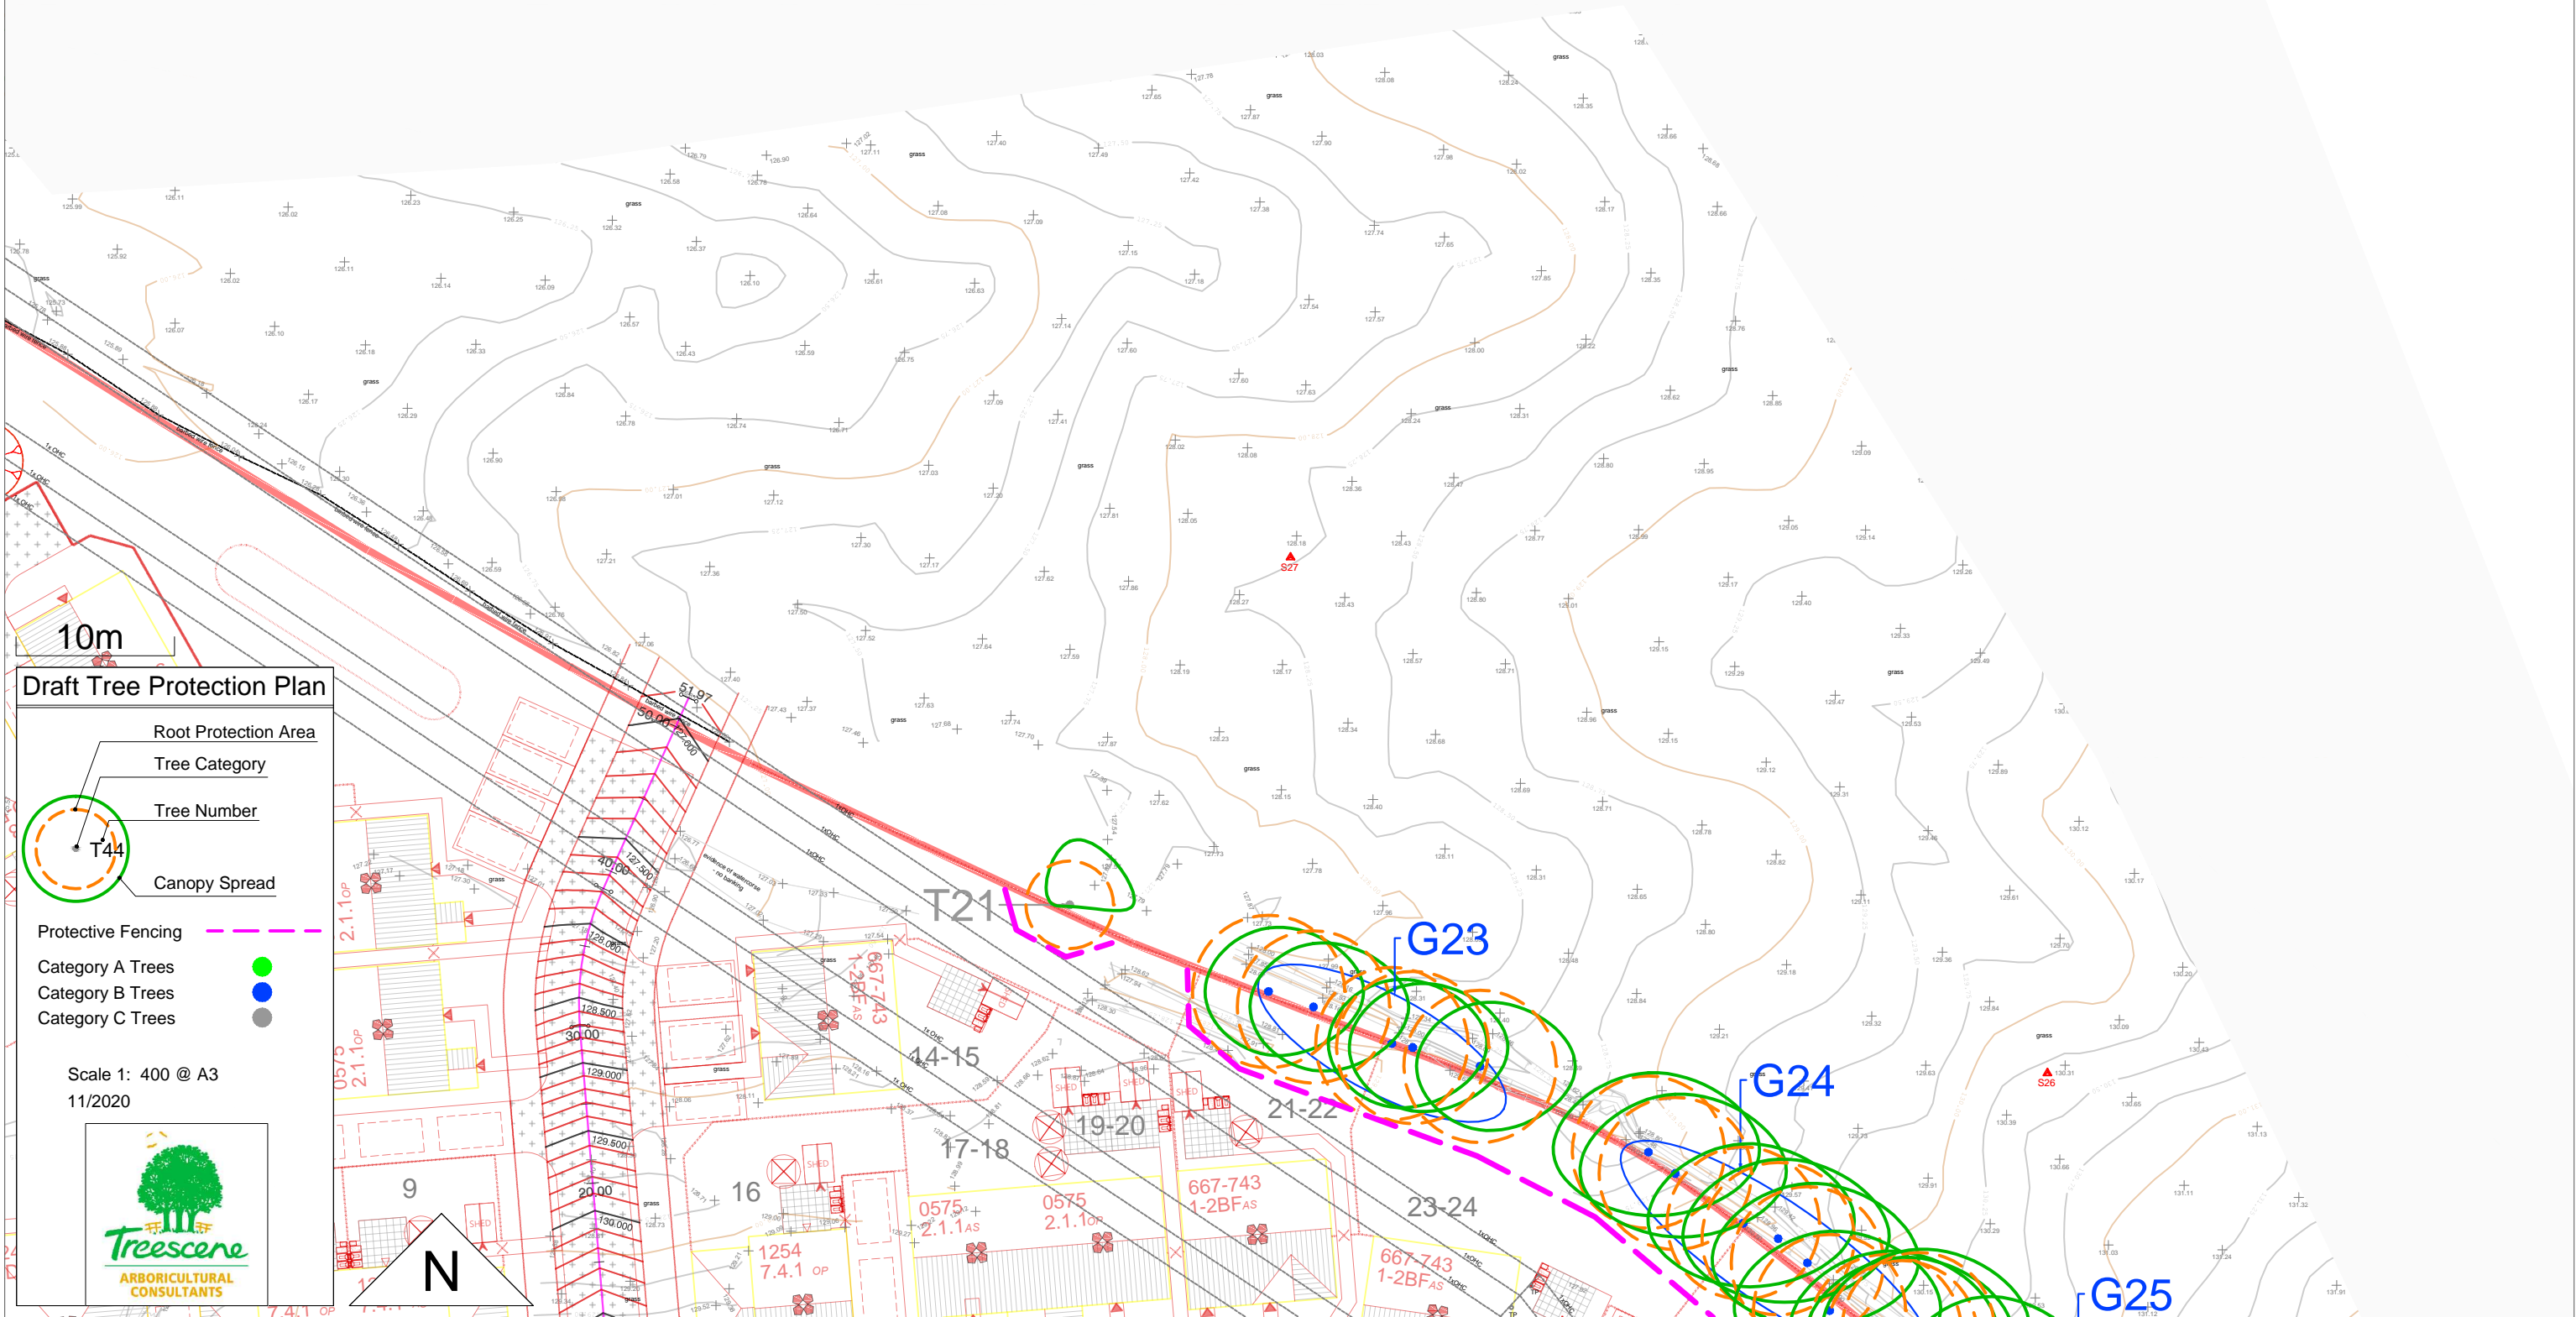

Mill Street, Tonyrefail

Phase 1 Draft Tree Protection Plan

10m

Draft Tree Protection Plan

- Root Protection Area
- Tree Category
- Tree Number
- Canopy Spread

Protective Fencing ————

- Category A Trees ●
- Category B Trees ●
- Category C Trees ●

Scale 1: 800 @ A3
11/2020

Mill Street, Tonyrefail

Phase 1 Draft Tree Protection Plan

Draft Tree Protection Plan

- Root Protection Area
- Tree Category
- Tree Number
- Canopy Spread

- Protective Fencing
- Category A Trees
- Category B Trees
- Category C Trees

Scale 1: 400 @ A3
11/2020

Mill Street, Tonyrefail

Phase 1 Draft Tree Protection Plan

10m

Draft Tree Protection Plan

- Root Protection Area
- Tree Category
- Tree Number
- Canopy Spread

Protective Fencing

- Category A Trees
- Category B Trees
- Category C Trees

Scale 1: 400 @ A3
11/2020