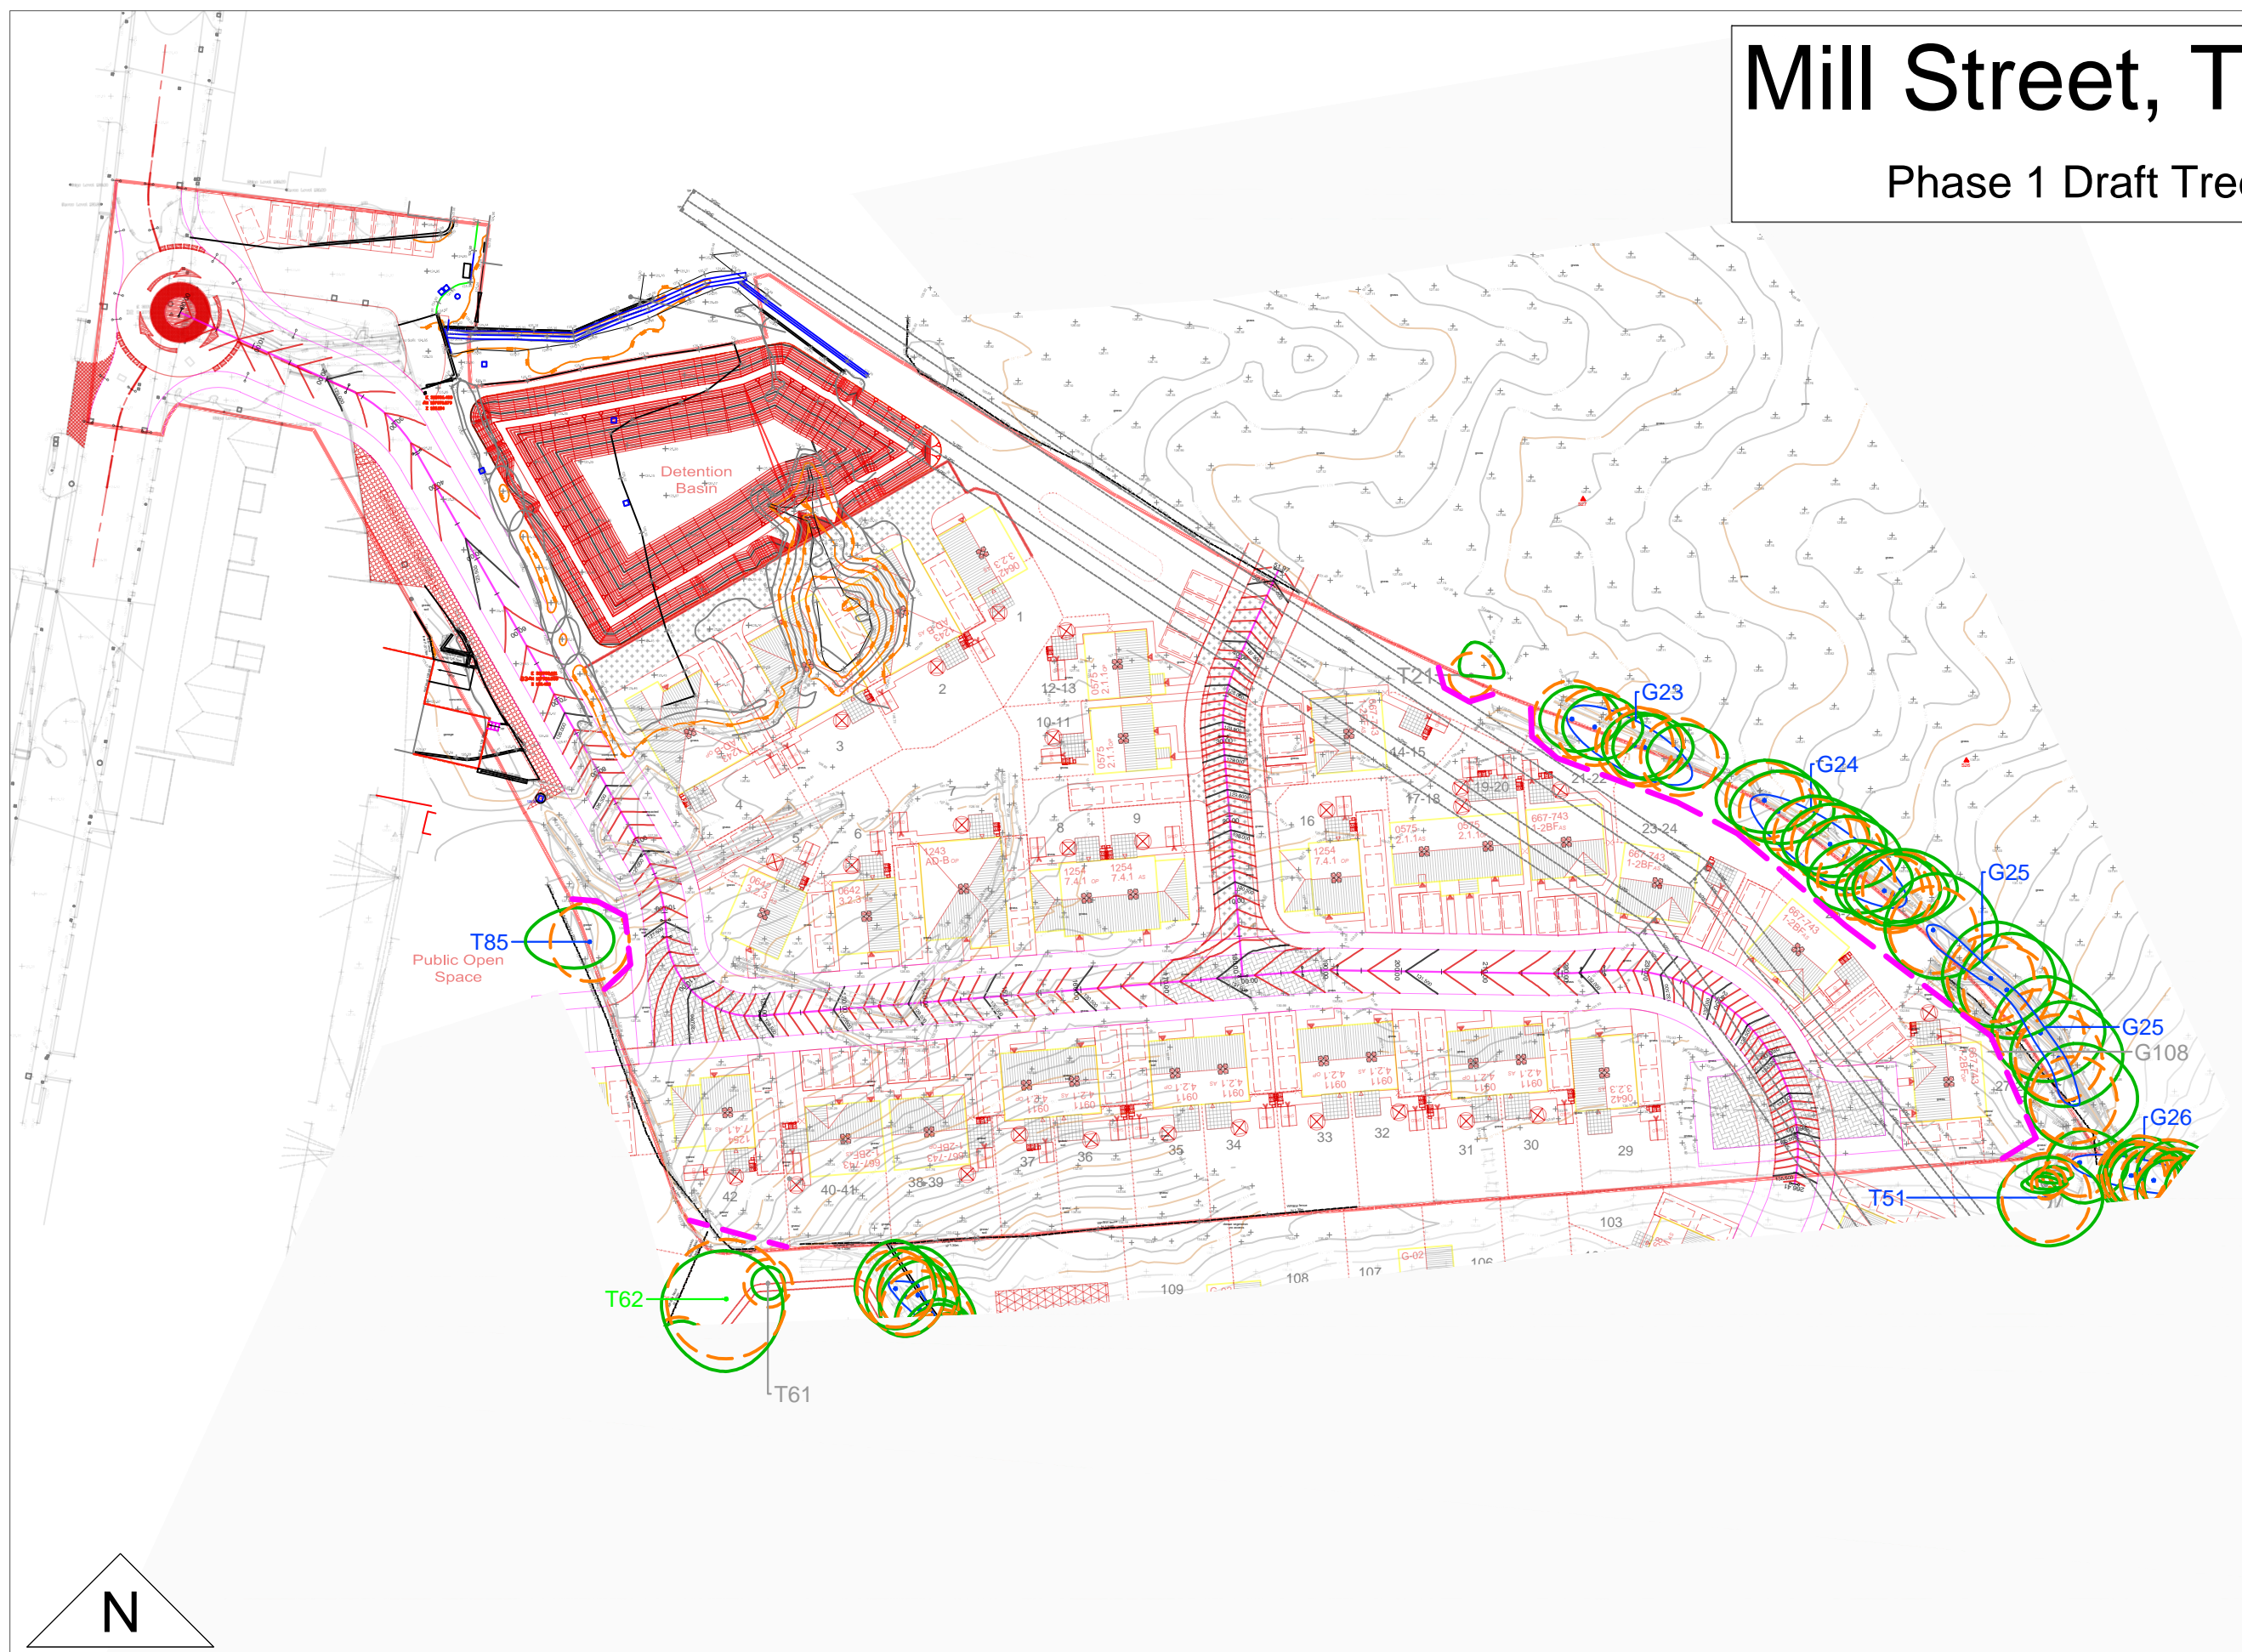

Mill Street, Tonyrefail

Phase 1 Draft Tree Protection Plan

10m

Draft Tree Protection Plan

- Root Protection Area
- Tree Category
- Tree Number
- Canopy Spread

Protective Fencing ————

- Category A Trees ●
- Category B Trees ●
- Category C Trees ●

Scale 1: 800 @ A3
11/2020

Mill Street, Tonyrefail

Phase 1 Draft Tree Protection Plan

Draft Tree Protection Plan

- Root Protection Area
- Tree Category
- Tree Number
- Canopy Spread

- Protective Fencing
- Category A Trees
- Category B Trees
- Category C Trees

Scale 1: 400 @ A3
11/2020

Mill Street, Tonyrefail

Phase 1 Draft Tree Protection Plan

10m

Draft Tree Protection Plan

- Root Protection Area
- Tree Category
- Tree Number
- Canopy Spread

Protective Fencing

- Category A Trees
- Category B Trees
- Category C Trees

Scale 1: 400 @ A3
11/2020