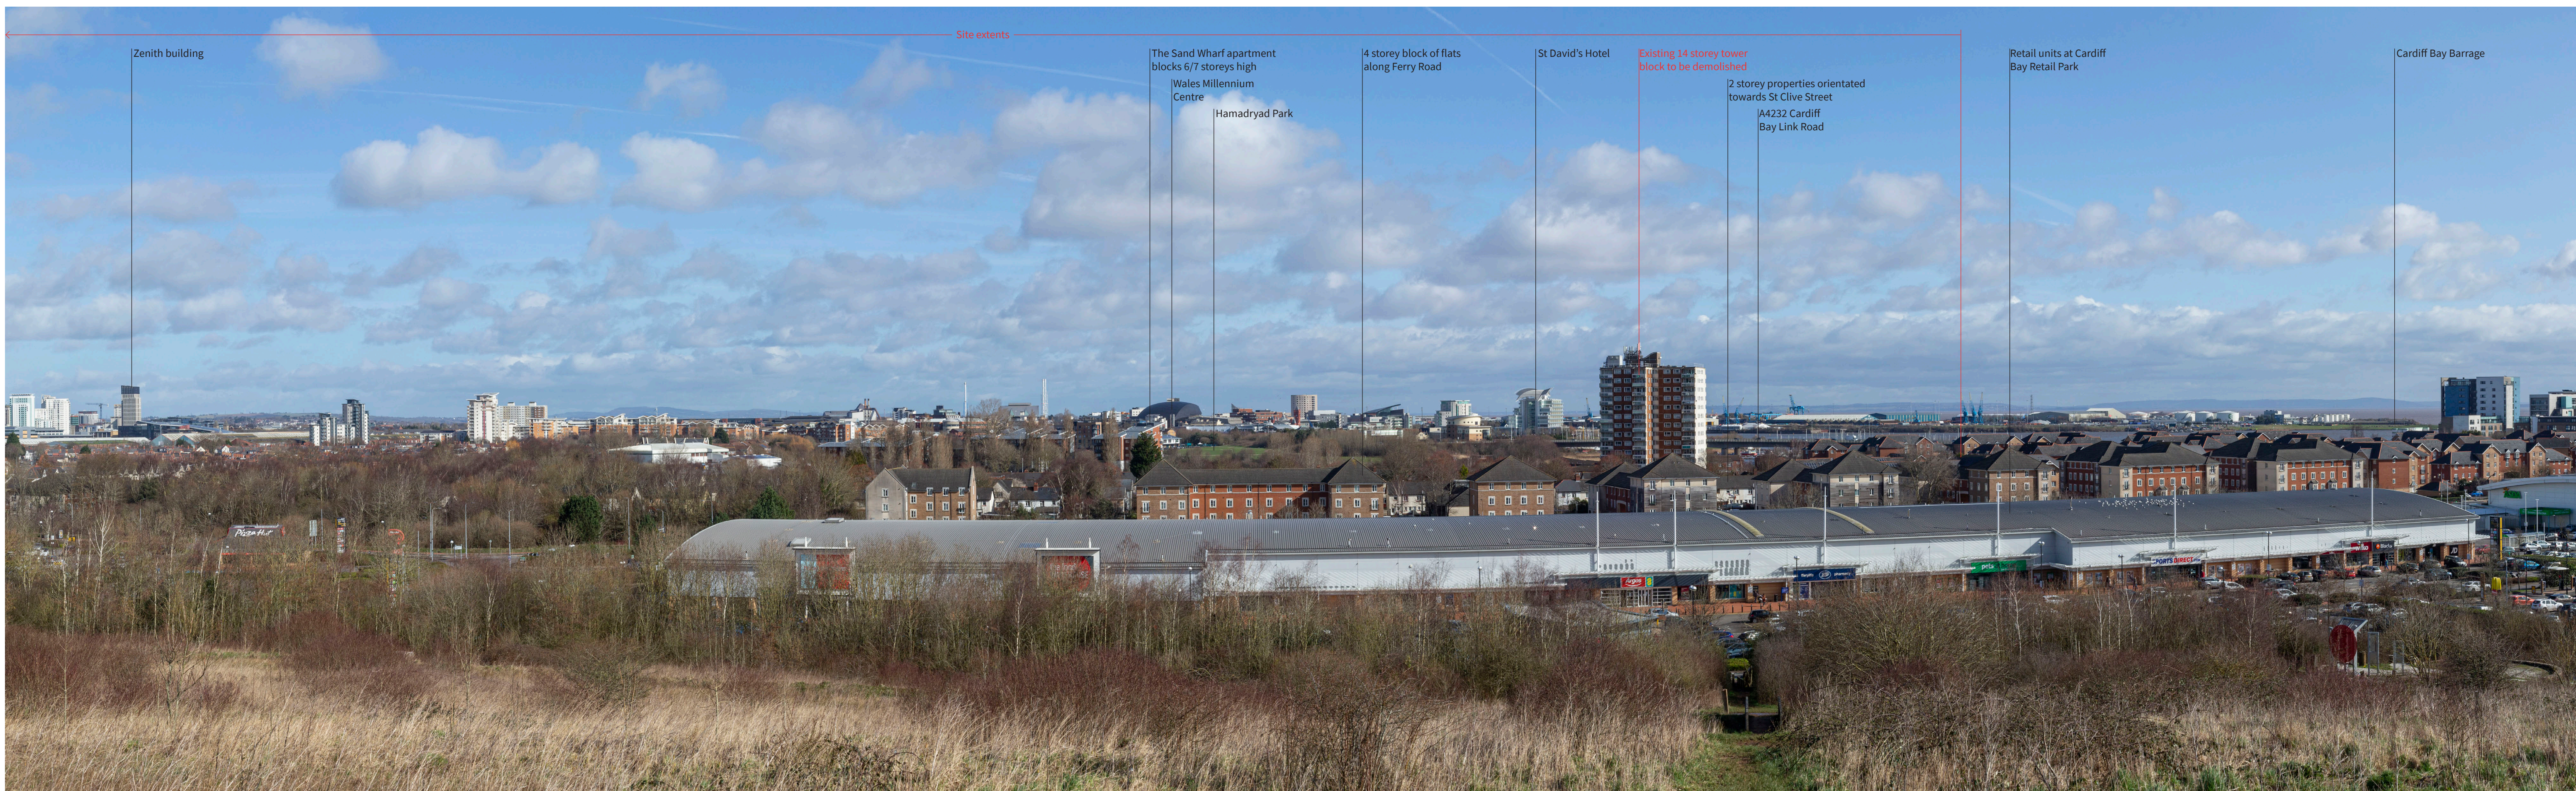

Zenith building

Site extents

The Sand Wharf apartment blocks 6/7 storeys high
Wales Millennium Centre
Hamadryad Park

4 storey block of flats along Ferry Road

St David's Hotel

Existing 14 storey tower block to be demolished

2 storey properties orientated towards St Clive Street
A4232 Cardiff Bay Link Road

Retail units at Cardiff Bay Retail Park

Cardiff Bay Barrage

Baseline Photograph

View flat at a comfortable arm's length

Viewpoint information:
OS reference: E317467 N173856
Ground level: 32.3m AOD
Direction of view: 80°
Distance to site: 0.31km
Horizontal field of view: 90° (cylindrical projection)
Vertical field of view: 27°
Enlargement factor: 96%
Principal distance: 812.5mm
Paper size: 840 x 297mm (extended A3)
Correct printed image size: 820 x 250mm
Camera: EOS 5D MK III
Lens: 50mm (Canon EF 50mm f/1.8)
Camera height: 1.5m AGL
Date and time: 26/02/20 13:24

Channel View, Cardiff Project no. A115886 April 2021

Viewpoint 05: Top of Grangemoor Park adjacent to the "Silent Links" sculpture

LA.09-14