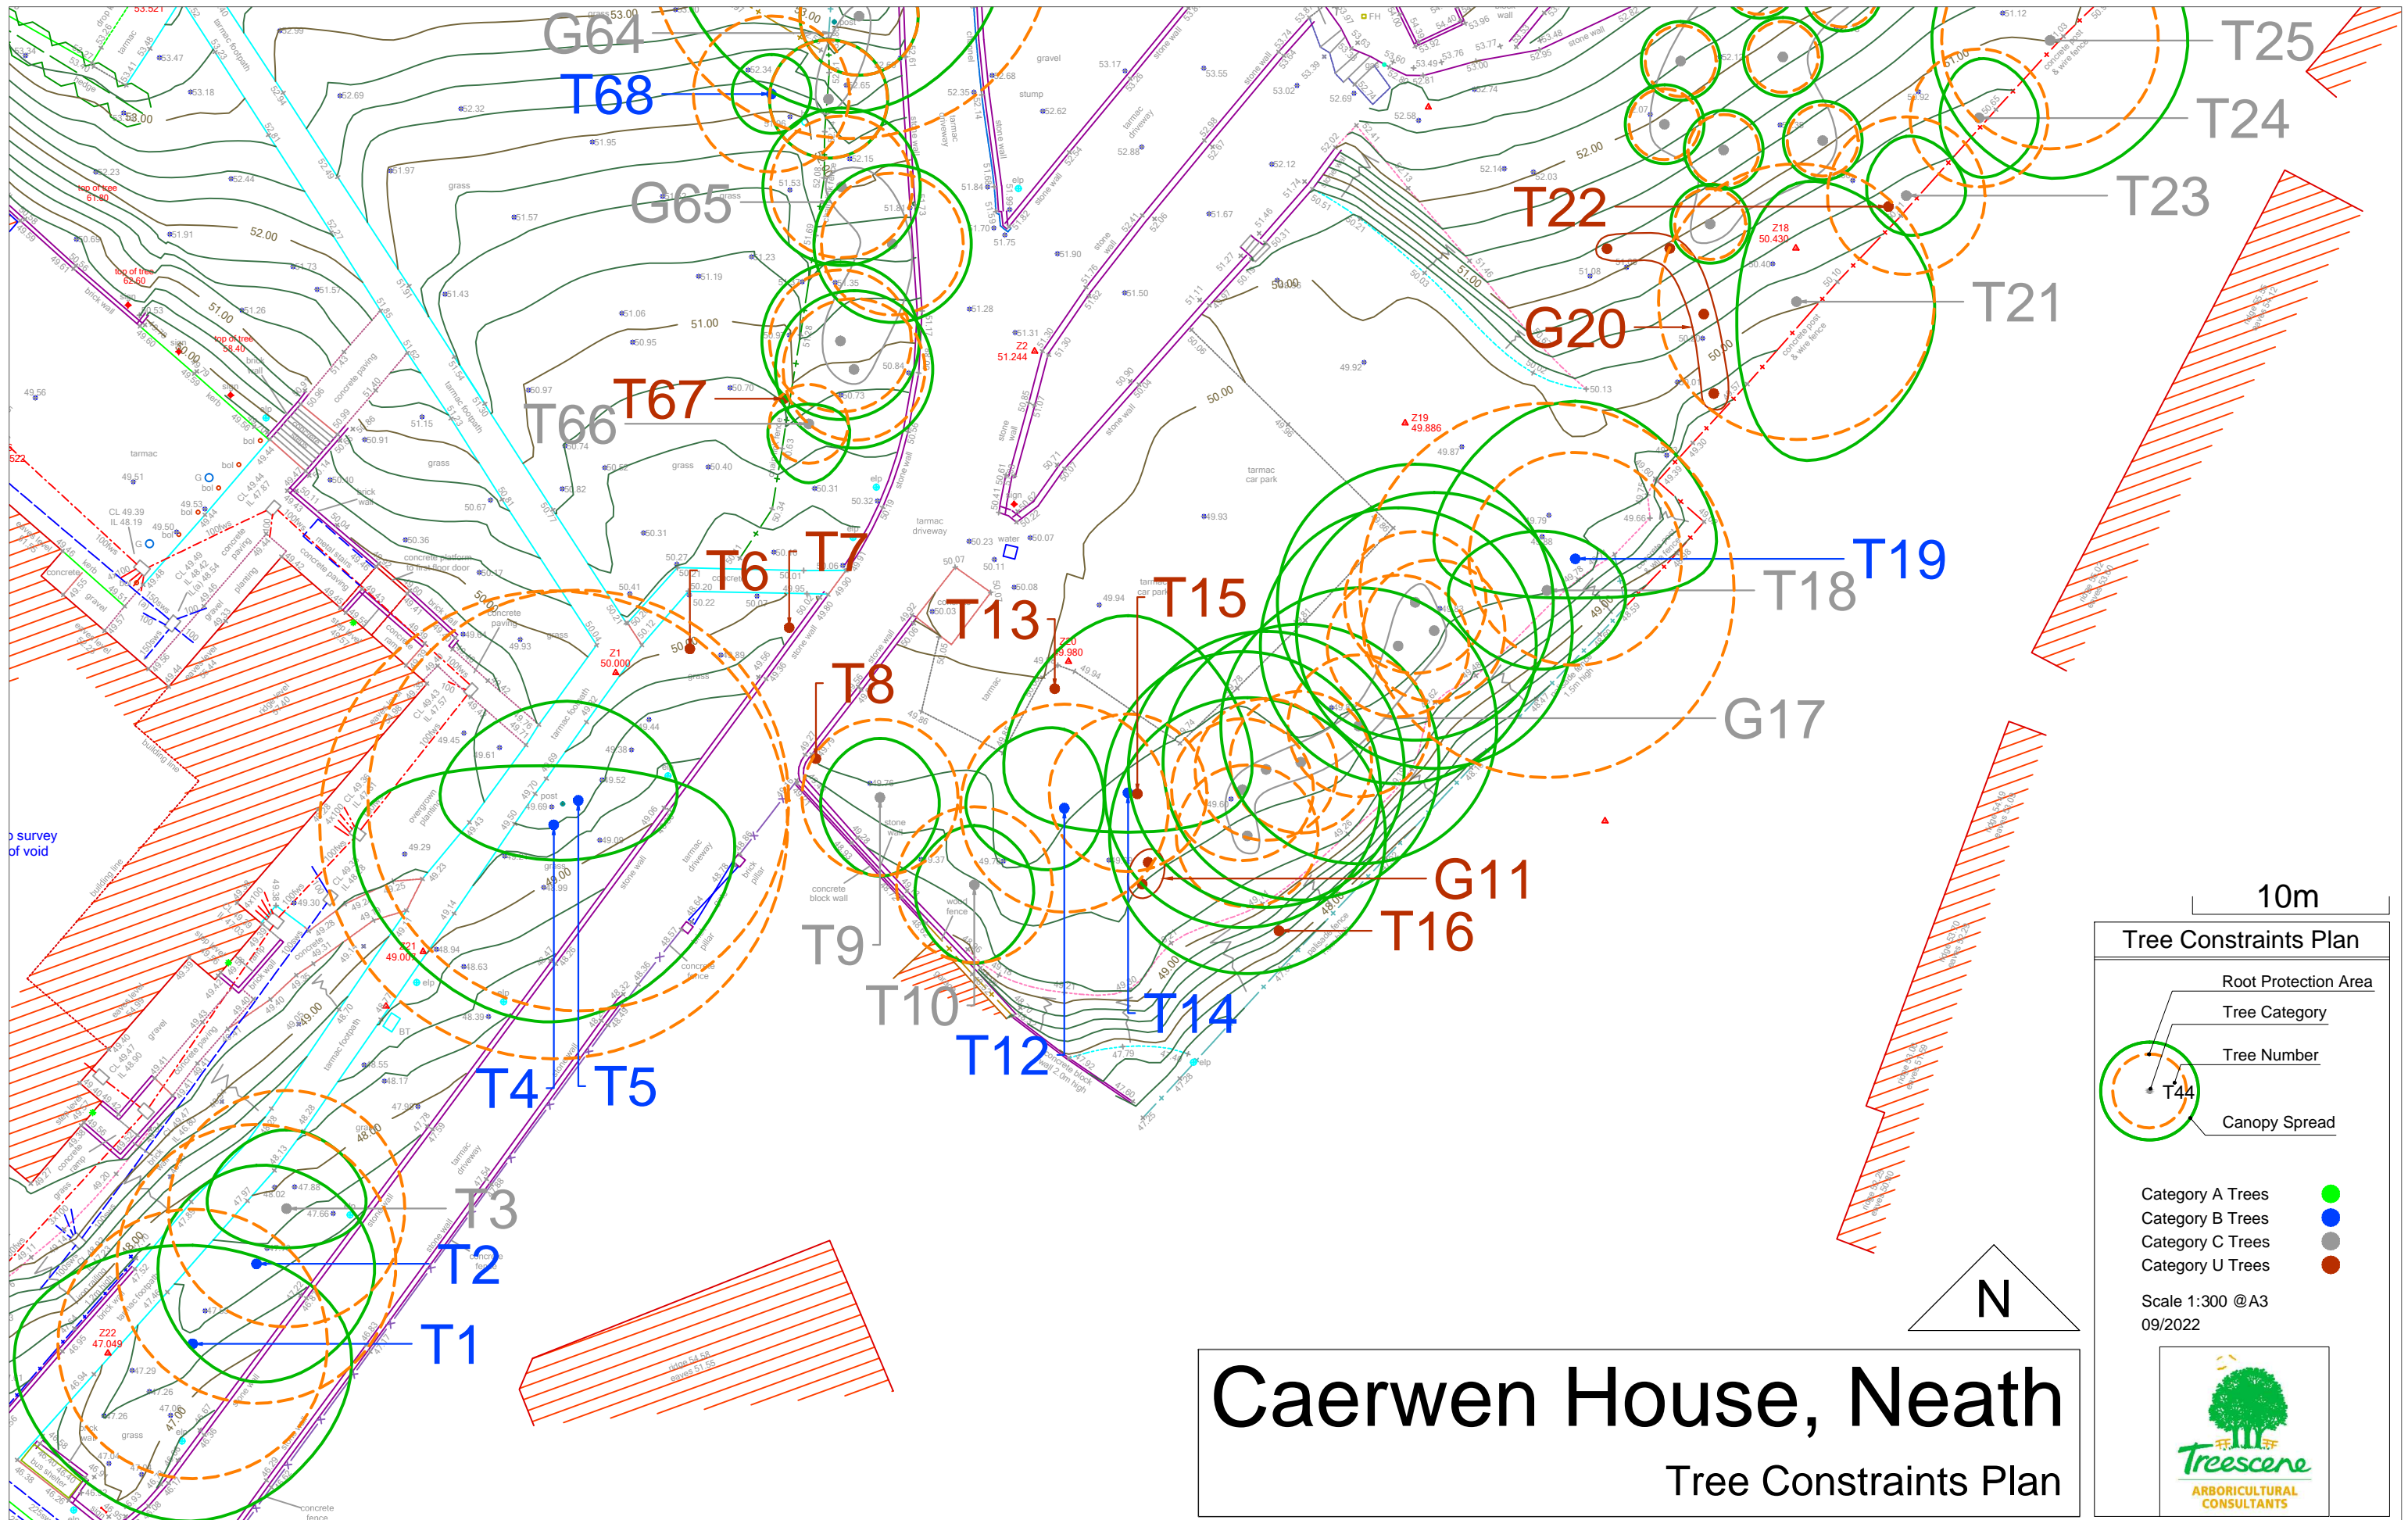

Caerwen House, Neath

Tree Constraints Plan

10m

Tree Constraints Plan

- Root Protection Area
- Tree Category
- Tree Number
- Canopy Spread

Category A Trees ●
Category B Trees ●
Category C Trees ●
Category U Trees ●

Scale 1:300 @A3
09/2022