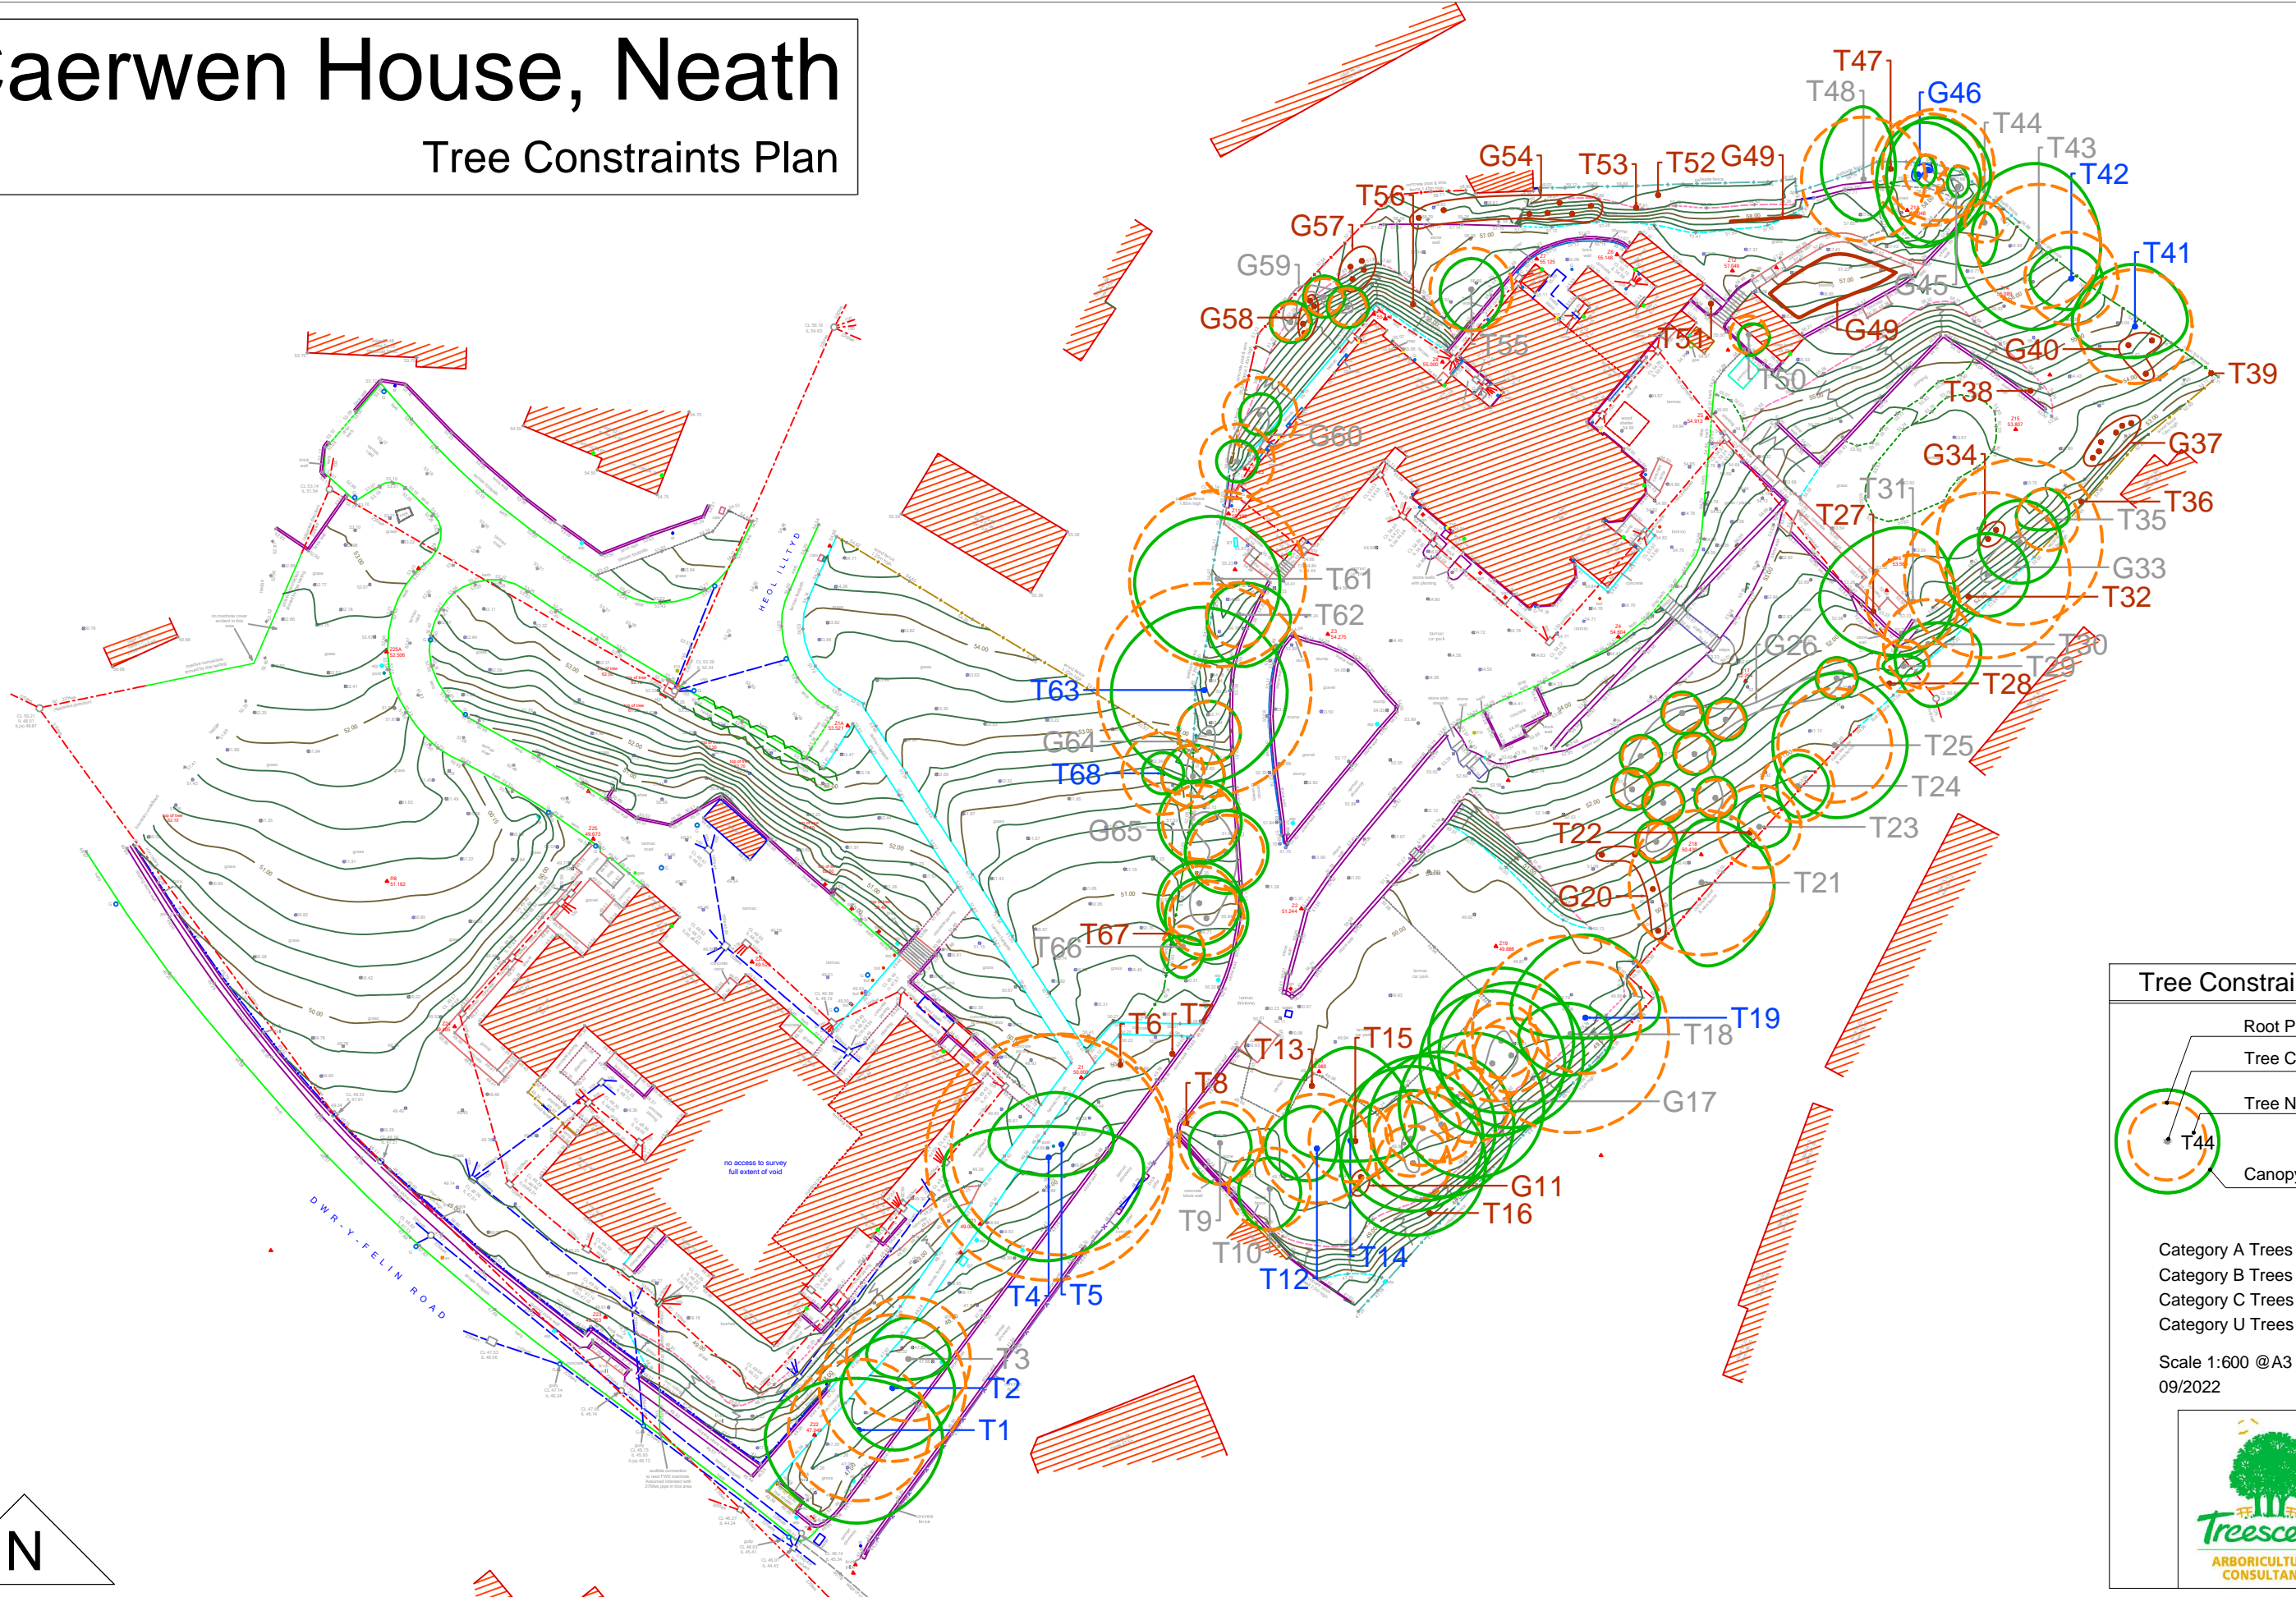

## Tree Constraints Plan

**Tree Constraints Plan**

- Root Protection Area
- Tree Category
- Tree Number
- Canopy Spread

Category A Trees ●  
 Category B Trees ●  
 Category C Trees ●  
 Category U Trees ●

## Tree Constraints Plan

10m

**Tree Constraints Plan**

- Root Protection Area
- Tree Category
- Tree Number
- Canopy Spread

Category A Trees ●  
 Category B Trees ●  
 Category C Trees ●  
 Category U Trees ●

## Tree Constraints Plan

### Tree Constraints Plan

- Category A Trees ●
- Category B Trees ●
- Category C Trees ●
- Category U Trees ●

Scale 1:300 @A3  
09/2022