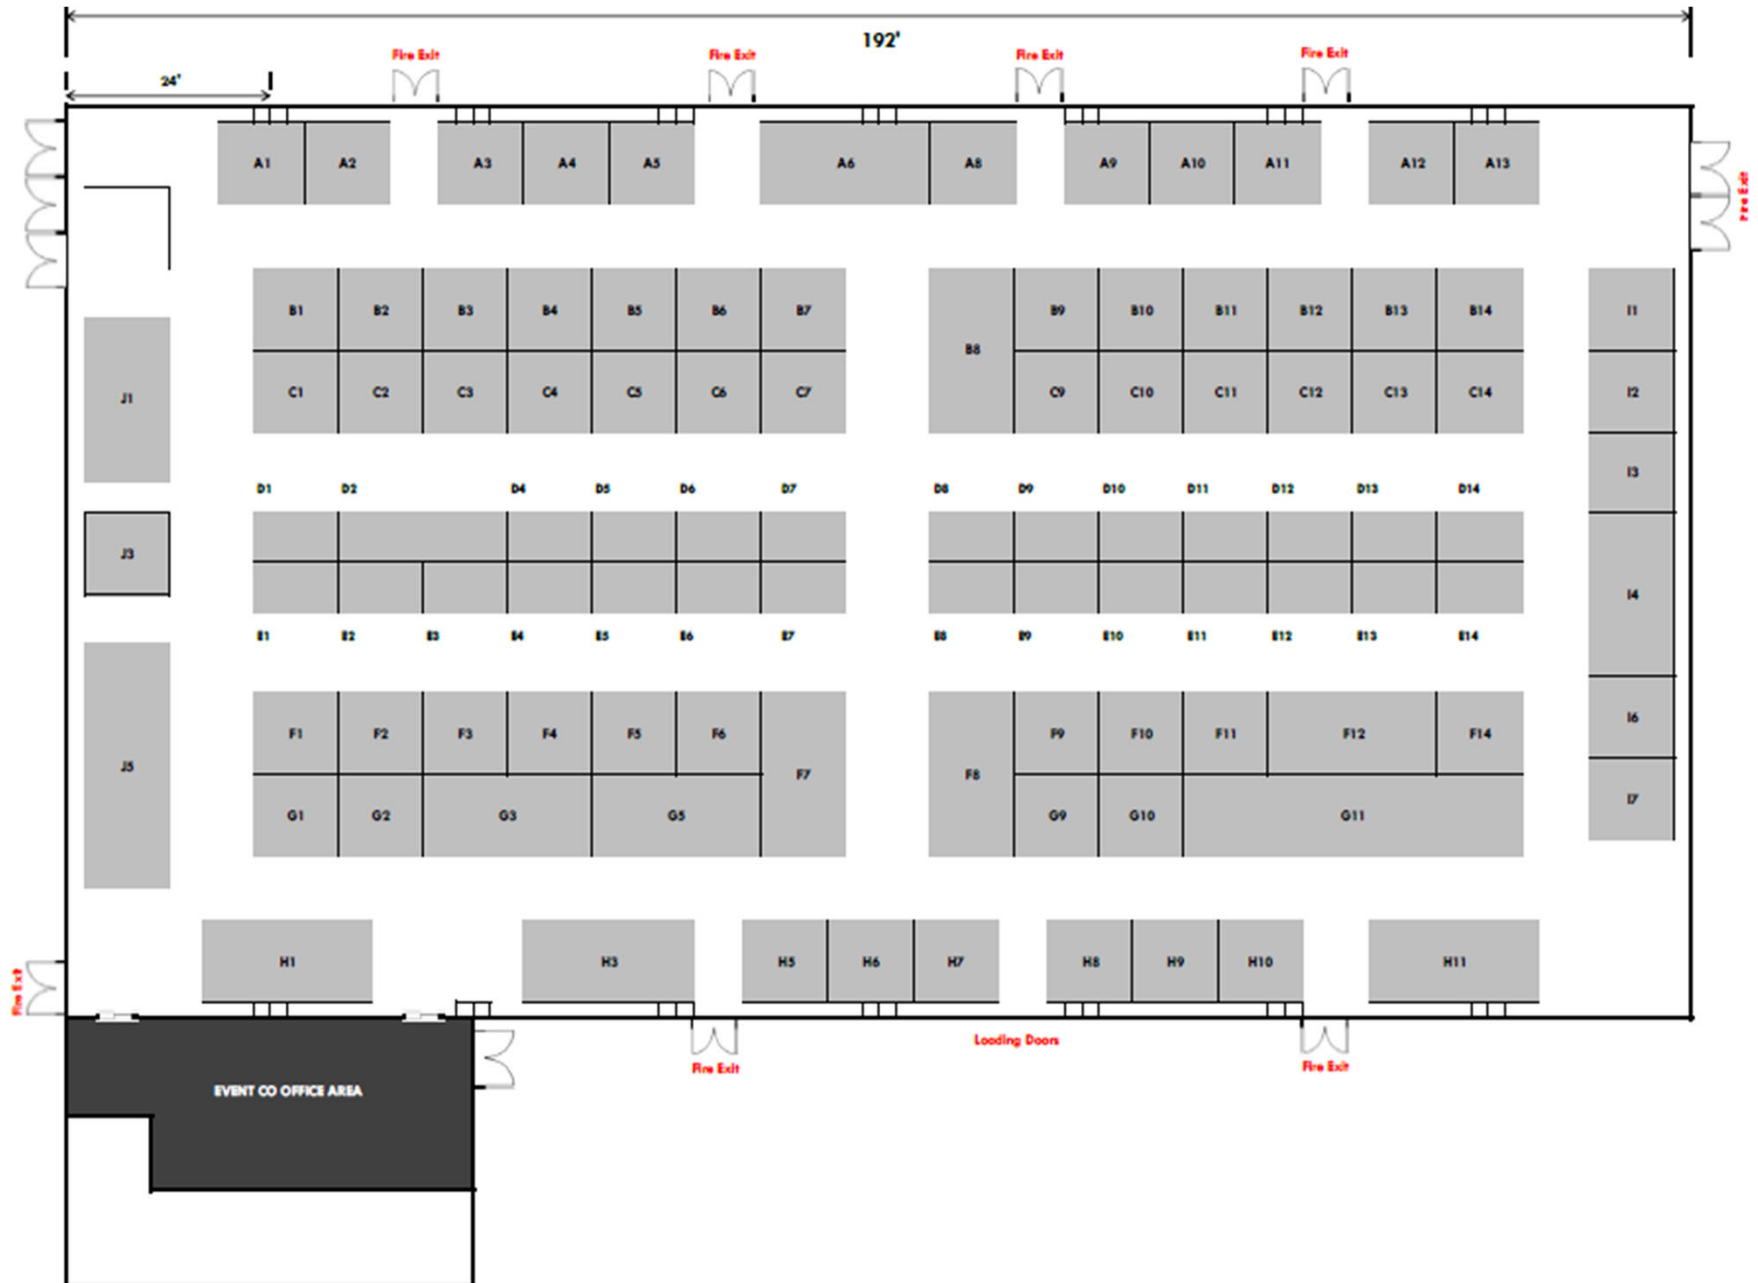

2023 Blue Mountain Christmas Gift Show

2023 Blue Mountain Christmas Gift Show

Kate Ward Designs	A1	El Tambache	B1	Maudlin	C1	Lovely Jubbly Foods Co	D1
Ice Art Shop	A10	Rotary Club of Collingwood		Heavenly Café	C10	Eclipse Apothecary	D10
Souvenirs of Tibet	A11	South Georgian Bay	B10	Thede Acres Alpacas	C11	Wheeler's Wood Shoppe	D11
Taya	A12	Lake Rags Co	B11	Divinely Serene	C12	Creative Bubbles Lab	D12
Fully Alive Arts	A13	Legacy House Candles	B12	Jackie P's Handknits	C13	No One Likes a Naked Cup	D13
Janet's Closette	A2	4B Homestead	B13	Fabricated Keepsakes	C14	Bogdon's BBQ	D14
Gingerbread Life	A3	My Grandmas Farm	B14	Avalon Soap Co	C2	Jewellery by Lori	D2
Kardaras Estates	A4	Lake Love	B2	Picket Fence Candle Co	C3	My Earth Yoga	D4
JBs Things	A5	Muskoka Granola	B3	Adair Built	C4	Natures Treasures	D5
The BoHo Hut	A6	Firefly Pottery	B4	Kr8tive Edge	C5	Bishop Botanicals	D6
Happy Buddah Soap Co	A8	Learned to Love Myself	B5	Space Station Sweets	C6	JD on the Green	D7
Mr Bamboo Plus	A9	Savory Treats and Sweets	B6	Zen Collection	C7	Circles of Love	D8
		Scentsy	B7	GK Design	C9	Twirls and Curls by Cass	D9
		Love My Leggs	B8				
		Dev Mai Designs	B9				
Arranged by Dawn	E1	Brown's Mercantile	F1	Miluz Art	G1	Grandma's Beach Treats	I1
Mindful Apparat	E10	Up From The Bay Creations	F10	Mushroom Meadows	G10	Double XL Woodworking	I2
Glamorous Crystals	E11	Isla & Bo	F11	Kalamata	G11	Metal Art by Al Matchett	I3
Aunt Beth's	E12	Kashmir Handicraft Emporium	F12	Country Cottage Knitting	G2	Bad Ass Den	I4
Janell Jewelry	E13	Nummy Creations	F14	Utopia Therapy	G3	Blue Mountain Resort	I6
Days for Girls	E14	Extreme Wood Shop	F2	Bruno's Bakery	G5	Lumbersnacks Bakehouse	I7
J G Photography	E2	Endless Knott	F3	Skin Frequency	G9	Thru the Looking Glass	J1
CBC Country	E3	Angelady Stained Glass	F4	TaLii Towels	H1	Mr Lamp Shops	J3
Spiced Life Creations	E4	Nakedly Nourished	F5	Writer on the Run	H10	Superior Meats	J5
Zimdrol Publications Inc	E5	Hats & Lifestyle	F6	Bourbon & Boon	H11		
Koldorowe Artistic Design	E6	Made Good Foods	F7	Mason Metal Creations	H3		
Kawigga Pet Products	E7	Liplady Canada	F8	Bran View Kreations	H5		
The Red Giraffe	E8	Terradomi	F9	Cheasleys	H6		
Jens Animal Emporium	E9			Pinexpaddle	H7		
				Arisan Woods	H8		
				Silverwear	H9		