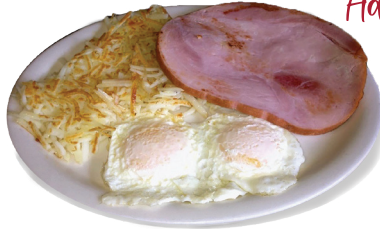

Eggs & Such

- Two Eggs (Any Style) 9.99
- Scrambled Eggs with Diced Ham..... 11.99
- Ham & Eggs 14.99
- Bacon or Sausage (4) & Eggs 13.99
- Sausage Patty & Eggs 13.55
- Polish or Louisiana Sausage & Eggs 13.99
- Corned Beef Hash and Eggs 14.50
- Eggs Benedict 14.99
- Chicken Fried Steak & Eggs (w. Country Gravy) 14.99
- Mushroom & Onion (w/ 2 Scrambled Eggs 12.99
- Hungry Craftsman Special 14.99
  (3 Eggs, 3 Bacon & 3 Sausage)
- Pork Chop (2) & Eggs 15.25
- Lumberjack (w/bacon, sausage and ham)..... 15.99

*Breakfast served with 2 Extra Large Eggs,
your choice of:*

*Home Fries, Hash Browns, Fruit or Cottage Cheese
and your bread choices:*

*White, Wheat, Rye, English Muffin
or Sourdough Bread, Biscuit & Gravy*