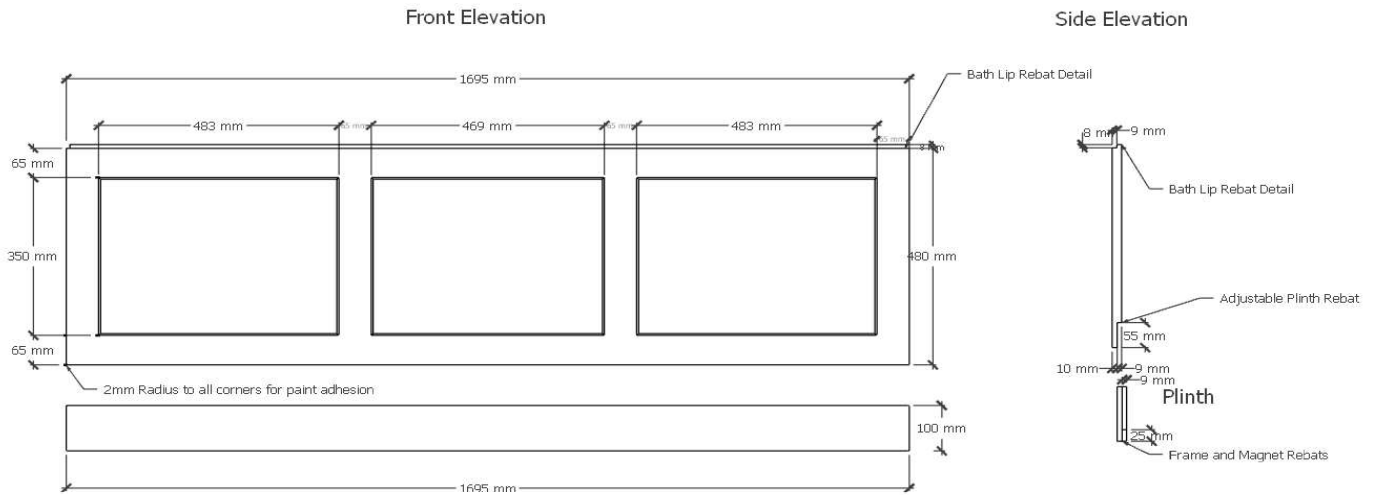

Quickfix Metal Bath Frame