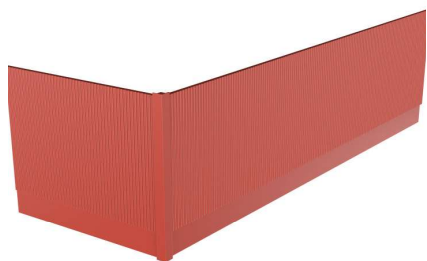

Coral Red

Mint Green

Green Blue

Jet Black

Any Colour

Mayflower Shaker Panel are available in  
any RAL or Pantone colour

Pure White

Fluted Panel 1700 Magnetic Bath Panel Quick Fix system Frame and adjustable plinth.