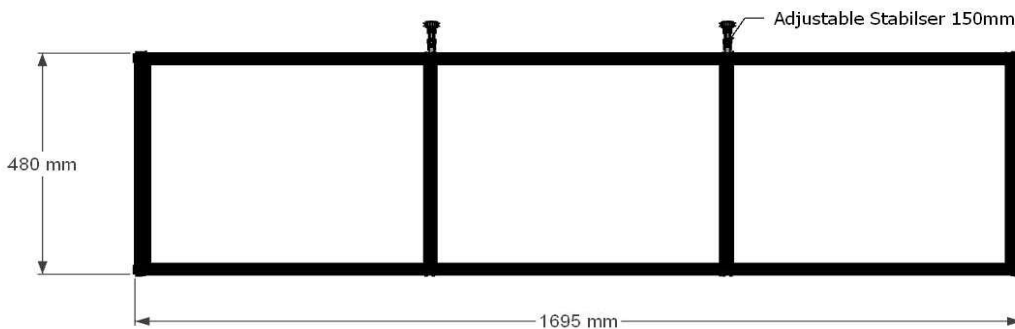

# Technical Data Sheet

Plain Panel 1700 Magnetic Bath Panel Quick Fix system Frame and adjustable plinth.

Quickfix Metal Bath Frame

Drawings not to Scale  
All dimensions in mm  
Tolerance = +/-5mm

Other Available Panel Sizes