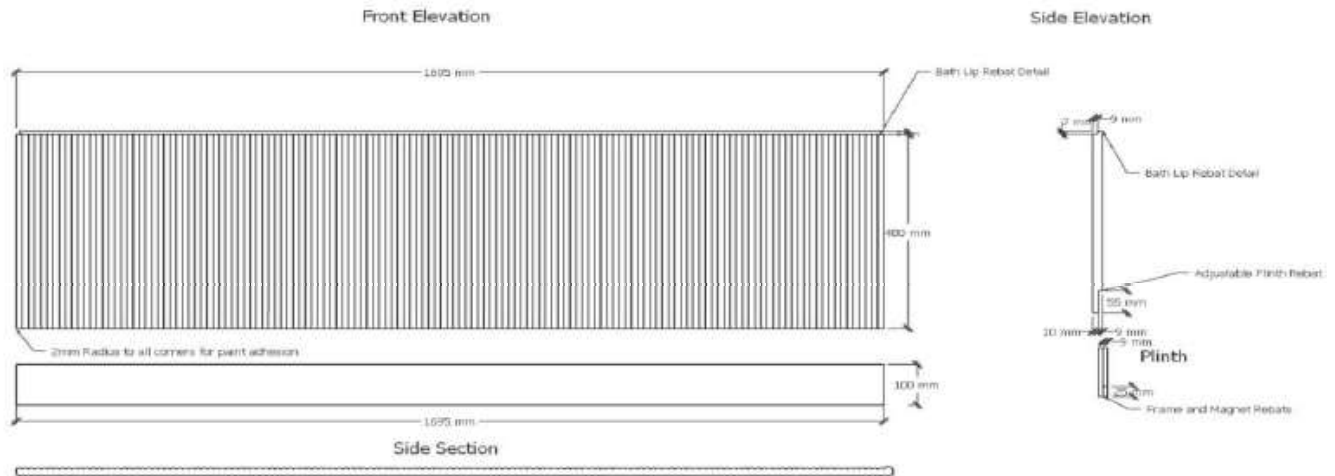

Quickfix Metal Bath Frame