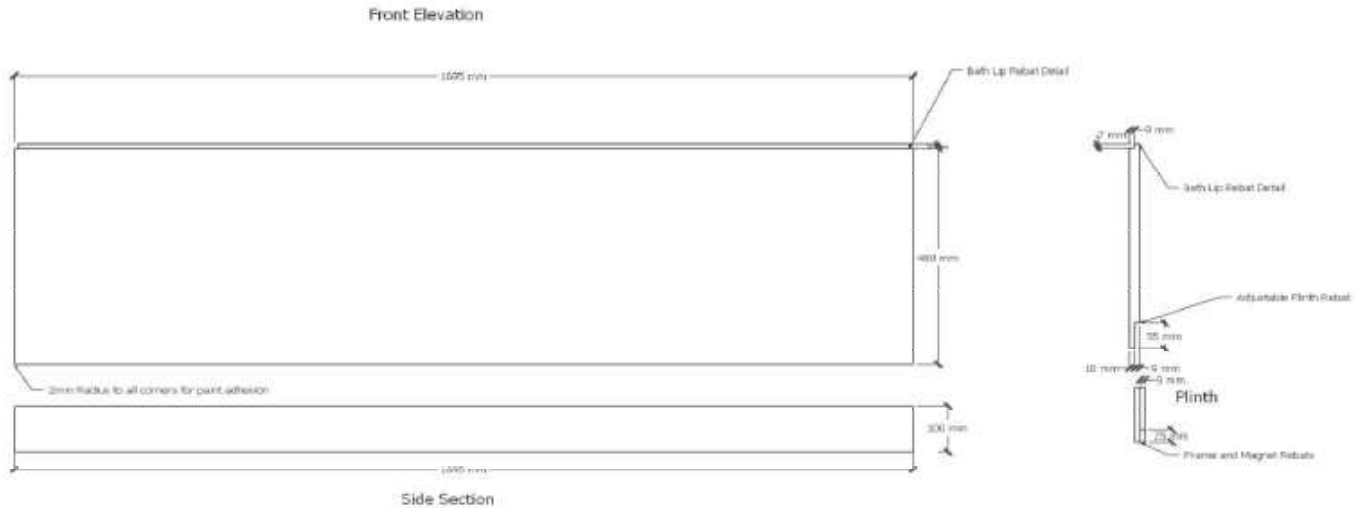

Quickfix Metal Bath Frame