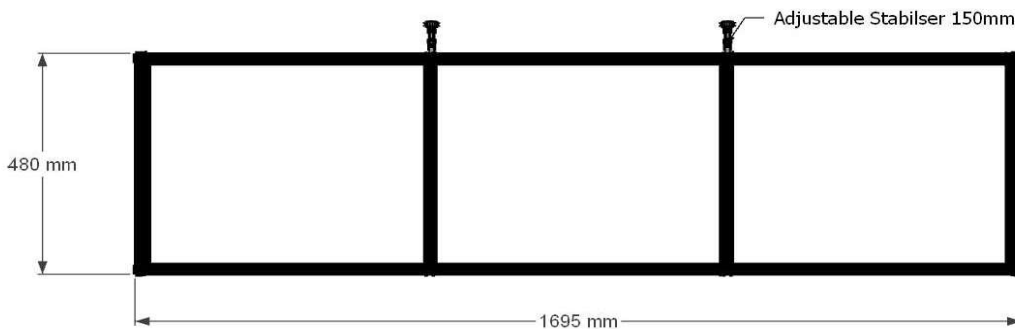

Technical Data Sheet

Fluted Panel 1700 Magnetic Bath Panel Quick Fix system Frame and adjustable plinth.

Drawings not to Scale
All dimensions in mm
Tolerance = +/-5mm

Other Available Panel Sizes

Plinths.

Frames

1495mm x 480mm (for 1500mm Bath)	1495mm x 100mm	1495mm x 480mm (for 1500mm Bath)
1595mm x 480mm (for 1600mm Bath)	1595mm x 100mm	1595mm x 480mm (for 1600mm Bath)
1645mm x 480mm (for 1650mm Bath)	1645mm x 100mm	1645mm x 480mm (for 1650mm Bath)
1695mm x 480mm (for 1700mm Bath)	1695mm x 100mm	1695mm x 480mm (for 1700mm Bath)
1795mm x 480mm (for 1800mm Bath)	1795mm x 100mm	1795mm x 480mm (for 1800mm Bath)

Materials/ Finishes

Panel

18mm Moisture resistant MDF
Painted finish to all side 4 x layers of high-quality Polyurethane (PU)
Paint Carved 3D Face

Frame

1mm Gauge Galvanised Steel frame Powder Coated in Black RAL 9005

Colours

All RAL Colours Available on request
Bespoke Colour Matching Services