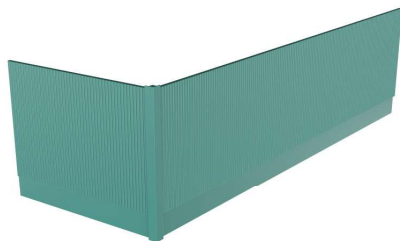

Fluted Panel 1700 Magnetic Bath Panel Quick Fix system Frame and adjustable plinth.

Green Blue

Mayflower Shaker Panel are available in any RAL or Pantone colour