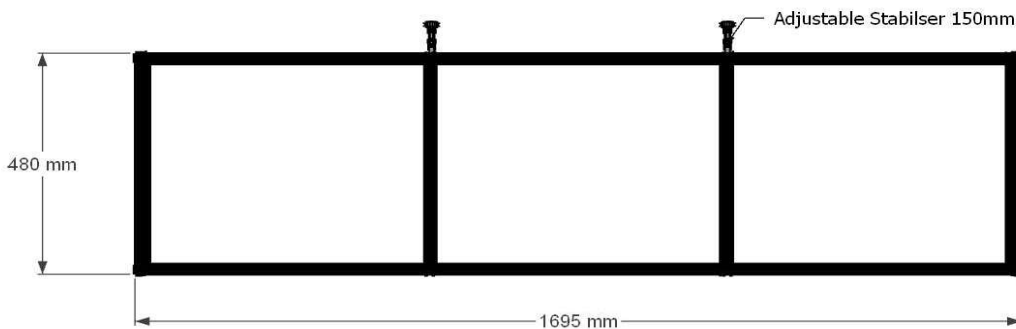

Drawings not to Scale
All dimensions in mm
Tolerance = +/-5mm

Other Available Panel Sizes

Plinths.

Frames

1495mm x 480mm (for 1500mm Bath)	1495mm x 100mm	1495mm x 480mm (for 1500mm Bath)
1595mm x 480mm (for 1600mm Bath)	1595mm x 100mm	1595mm x 480mm (for 1600mm Bath)
1645mm x 480mm (for 1650mm Bath)	1645mm x 100mm	1645mm x 480mm (for 1650mm Bath)
1695mm x 480mm (for 1700mm Bath)	1695mm x 100mm	1695mm x 480mm (for 1700mm Bath)
1795mm x 480mm (for 1800mm Bath)	1795mm x 100mm	1795mm x 480mm (for 1800mm Bath)

Materials/ Finishes

Panel 18mm Moisture resistant MDF Colours Painted finish to all side 4 x layers of high-quality Polyurethane (PU) Paint All RAL Colours Available on request Bespoke Colour Matching Services

Frame 1mm Gauge Galvanised Steel frame Powder Coated in Black RAL 9005