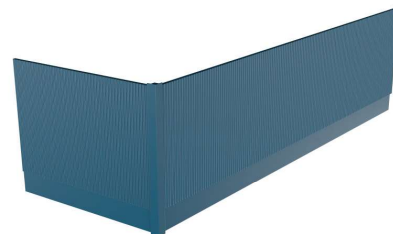

Fluted Panel 1700 Magnetic Bath Panel Quick Fix system Frame and adjustable plinth.

Green Blue

Mayflower Shaker Panel are available in any RAL or Pantone colour