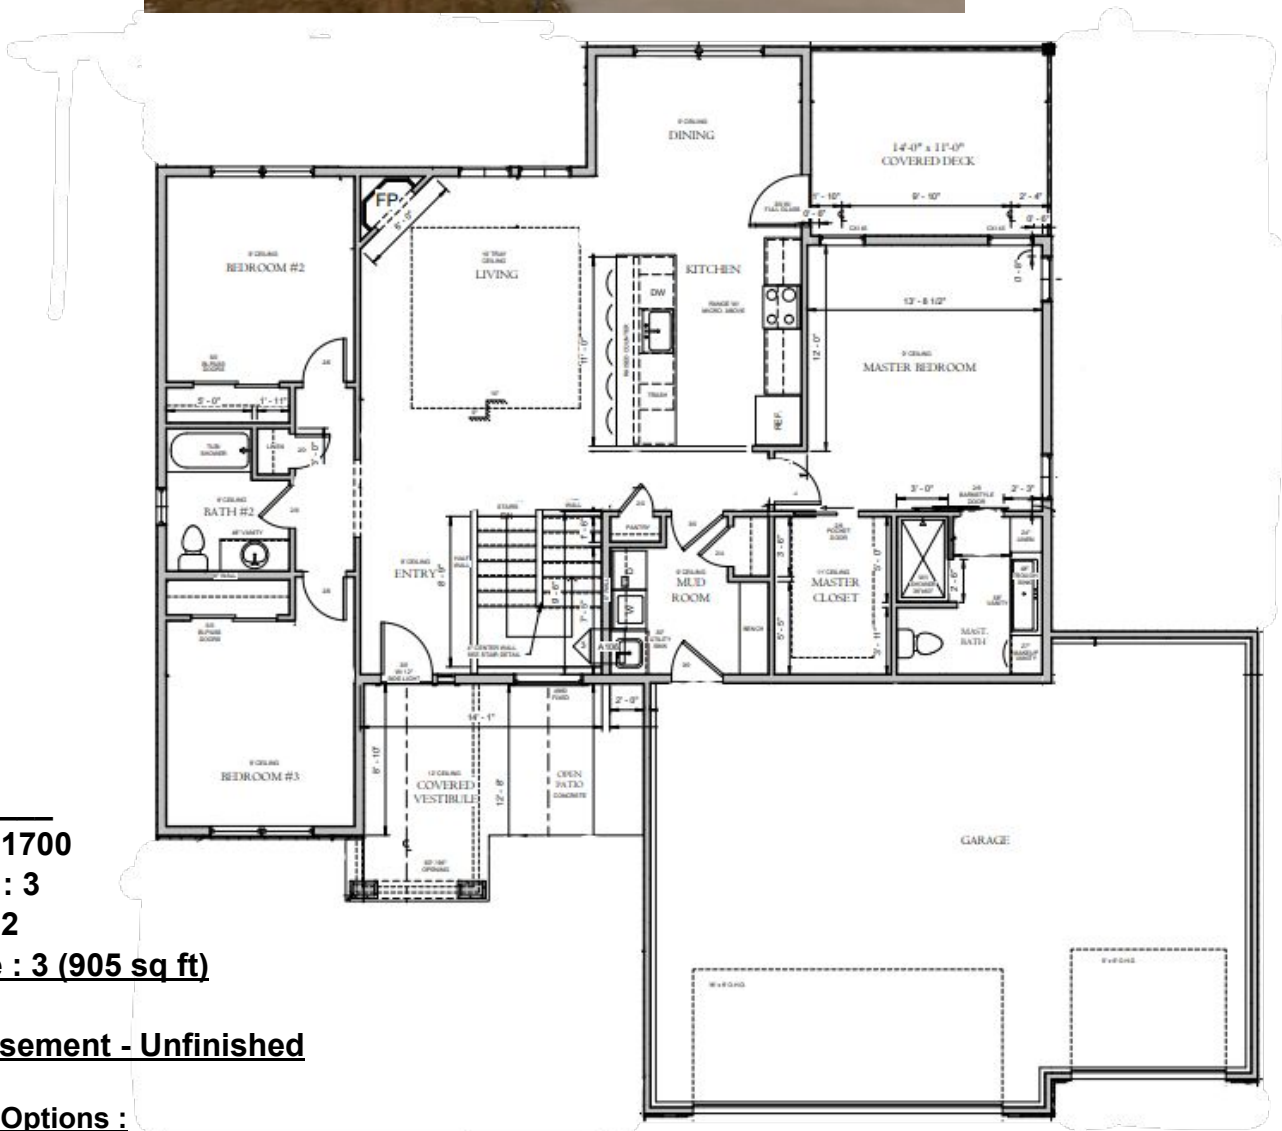

GROVE - BIRCH

Starting price : \$425,000-\$450,000

Sq Ft : 1700
Bdrms : 3
Baths: 2
Garage : 3 (905 sq ft)

Full Basement - Unfinished

Add on Options :
Walk out
Step In Pantry
Full Finished basement

Prices are subject to change, sq ft varies between elevations and interior finish options. Prices are for estimates only, price does NOT include lot purchase. Some items illustrated may be optional and at an additional upgraded price. Final build costs will be determined by various factors; including contract, model chosen or blueprint created and or provided and final dimensions and features/ selections chosen.