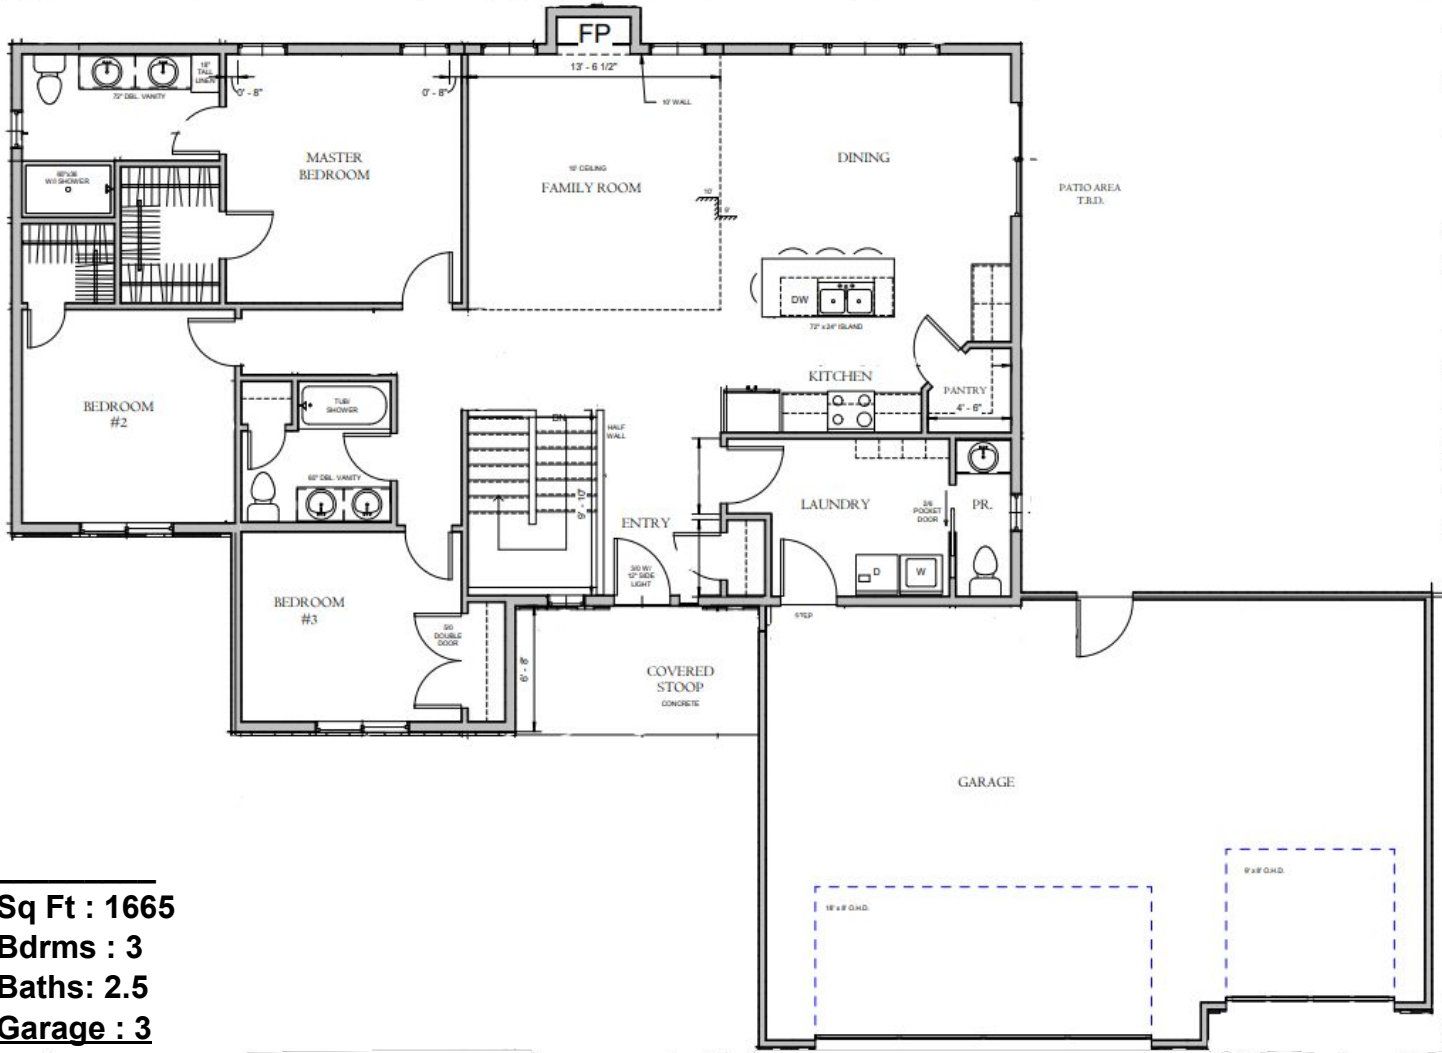

GROVE- CHESTNUT.3

Starting price : \$380,000-\$400,000

Sq Ft : 1665
Bdrms : 3
Baths: 2.5
Garage : 3

Full Basement - Unfinished

Add on Options :

Walk out

Full Finished basement

Prices are subject to change, sq ft varies between elevations and interior finish options. Prices are for estimates only, price does NOT include lot purchase. Some items illustrated may be optional and at an additional upgraded price. Final build costs will be determined by various factors; including contract, model chosen or blueprint created and or provided, final dimensions and features/ selections chosen.