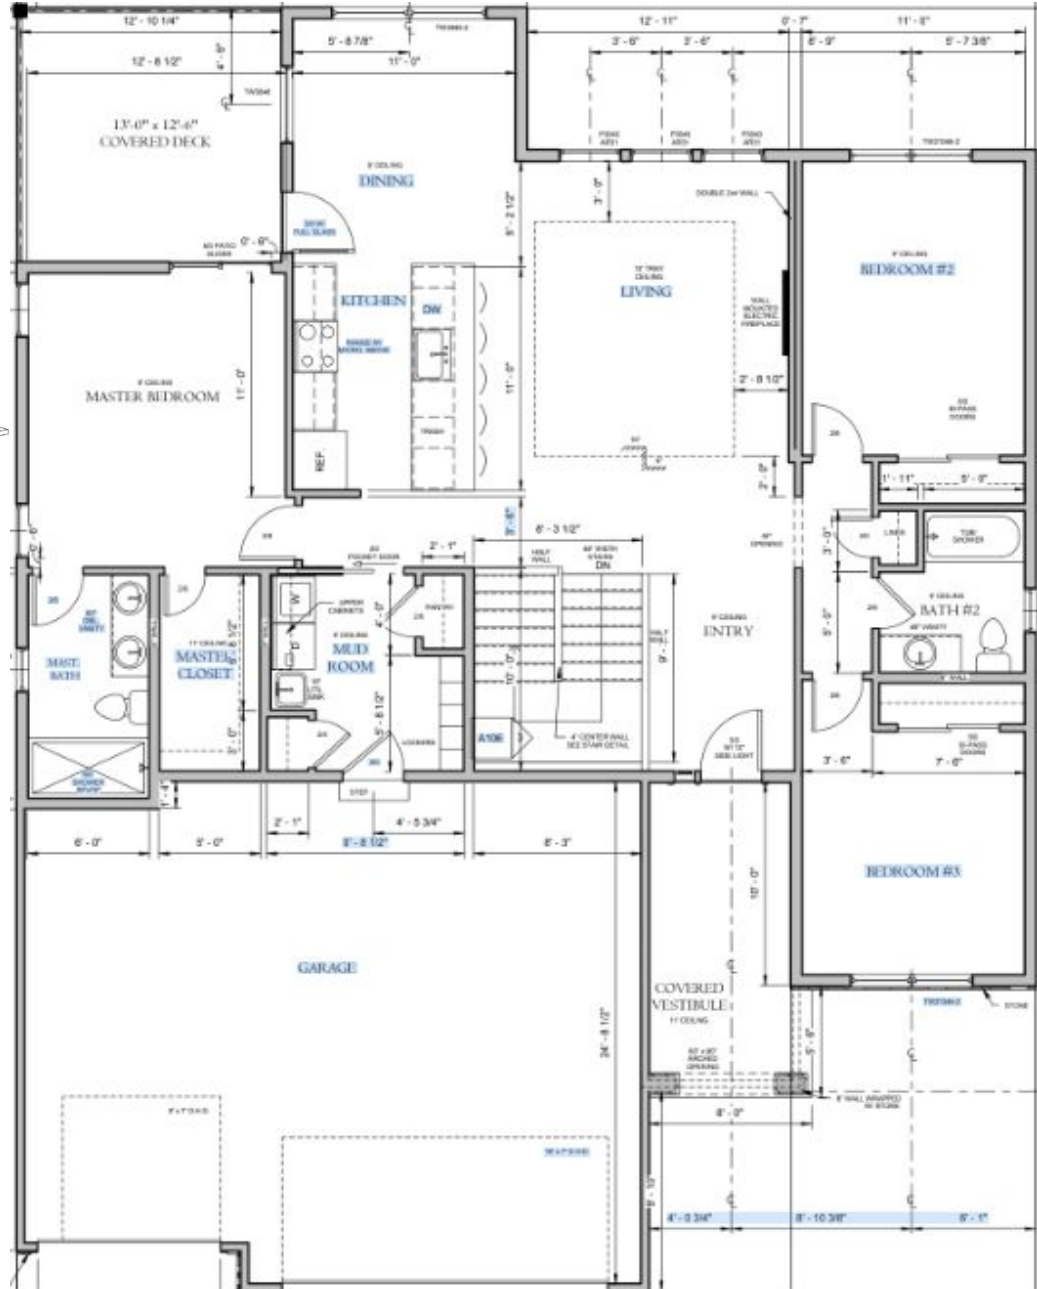

GROVE - JUNIPER.2

Starting price : \$391,000

Side Perspective

Rear Perspective

Sq Ft : 1690
Bdrms : 3
Baths: 2
Garage : 3

Full Basement - Unfinished

Add on Options :
Walk out
Full Finished basement

Prices are subject to change, sq ft varies between elevations and interior finish options. Prices are for estimates only, price does NOT include lot purchase. Some items illustrated may be optional and at an additional upgraded price. Final build costs will be determined by various factors; including contract, model chosen or blueprint created and or provided and final dimensions and features/ selections chosen.