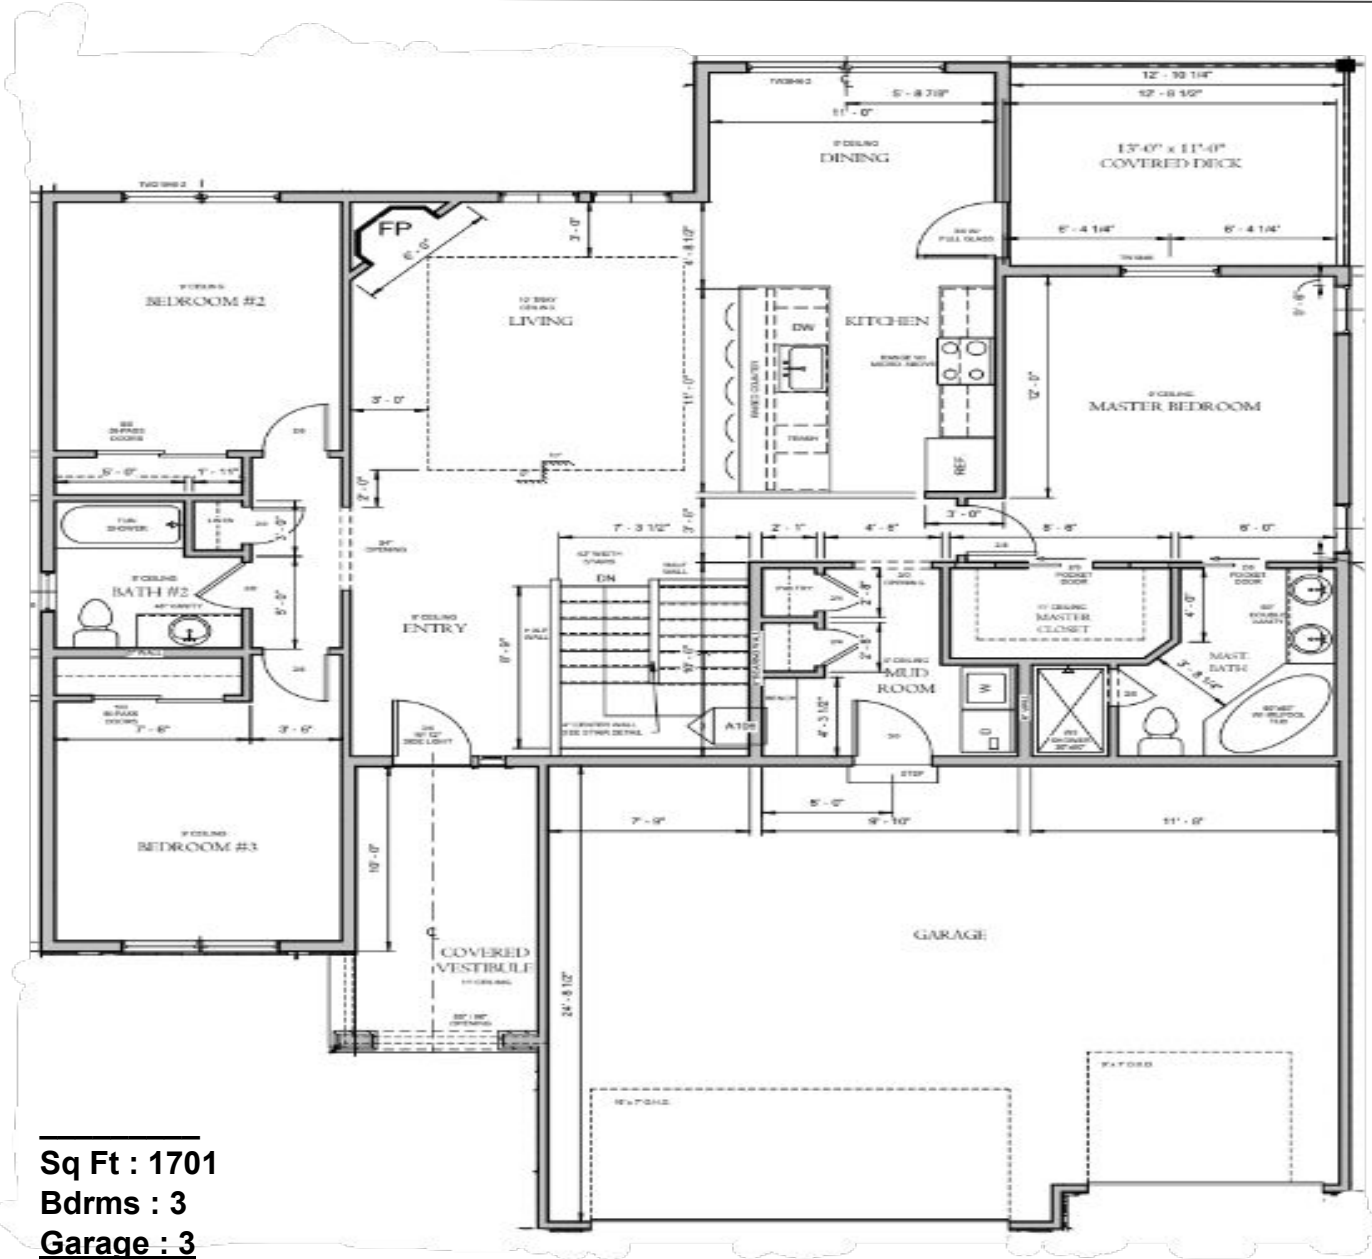

GROVE - JUNIPER

Starting price : \$391,000

Full Basement - Unfinished

Add on Options :

Walk out

Extended upper deck

Full Finished basement

Prices are subject to change, sq ft varies between elevations and interior finish options. Prices are for estimates only, price does NOT include lot purchase. Some items illustrated may be optional and at an additional upgraded price. Final build costs will be determined by various factors; including contract, model chosen or blueprint created and or provided and final dimensions and features/ selections chosen.