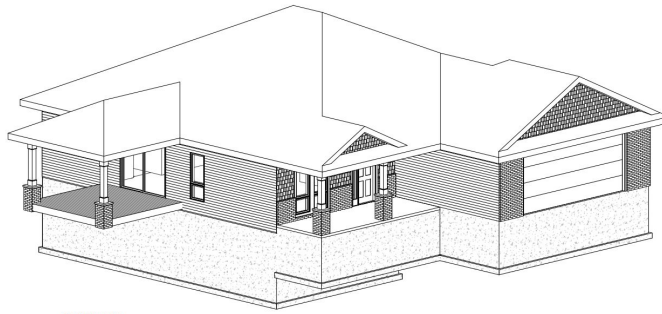

GROVE-POPPY

Starting price : \$375,000-\$395,000

Front Perspective

Add on Options :
3 car Garage
Full Finished basement

Prices are subject to change, sq ft varies between elevations and interior finish options. Prices are for estimates only, price does NOT include lot purchase. Some items illustrated may be optional and at an additional upgraded price. Final build costs will be determined by various factors; including contract, model chosen or blueprint created and or provided, final dimensions and features/ selections chosen.