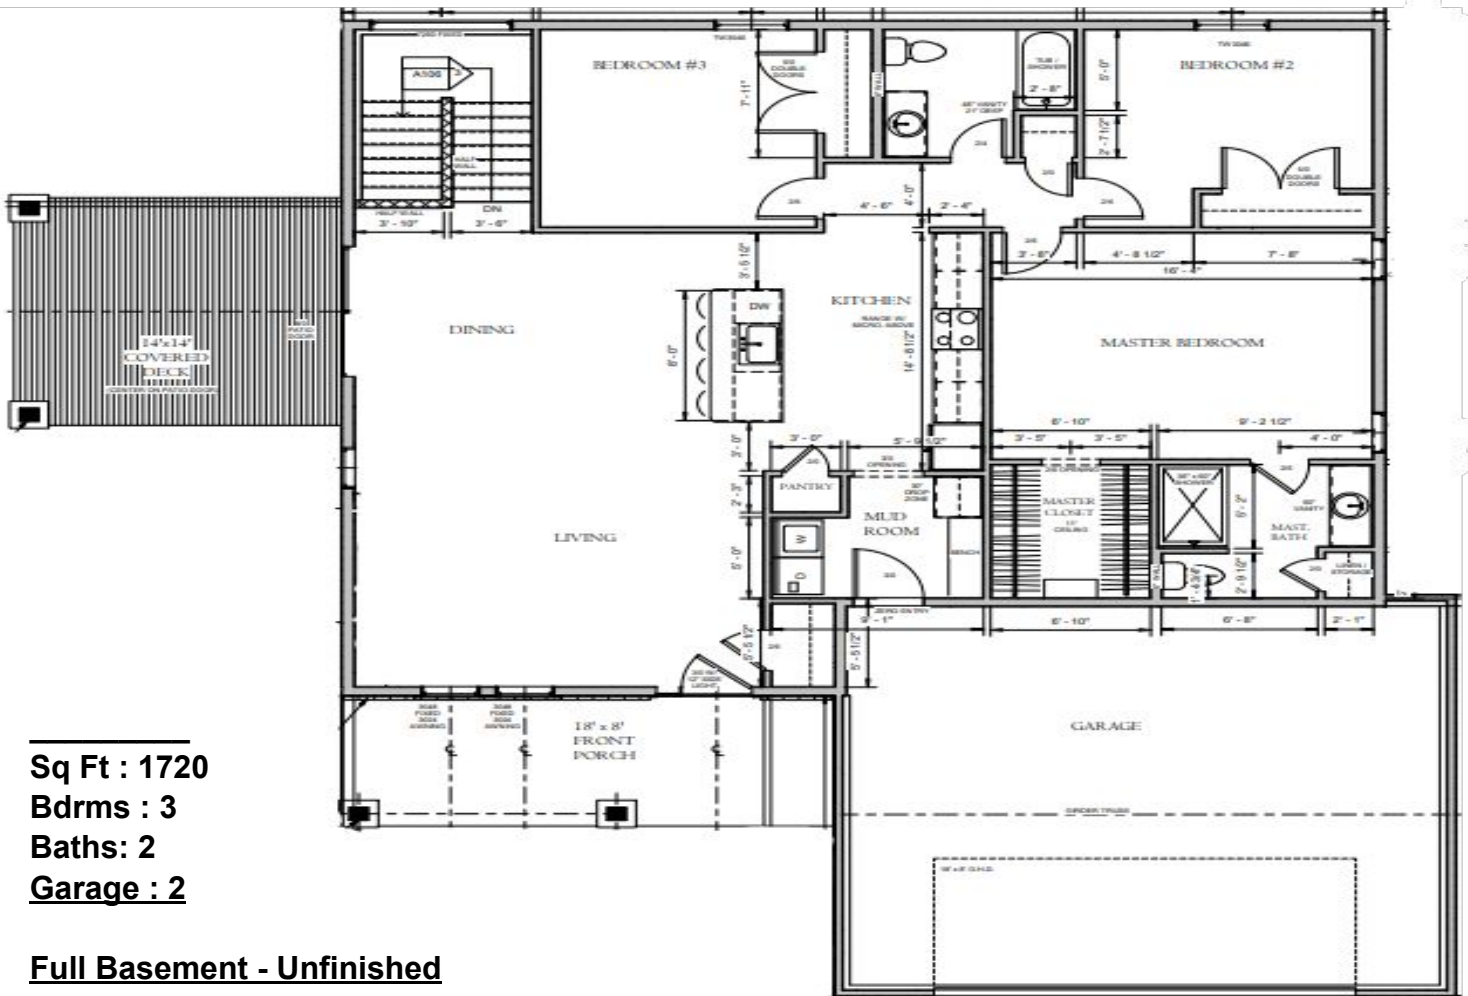

GROVE-POPPY

Starting price : \$375,000-\$395,000

Front Perspective

Add on Options :
3 car Garage
Full Finished basement

Prices are subject to change, sq ft varies between elevations and interior finish options. Prices are for estimates only, price does NOT include lot purchase. Some items illustrated may be optional and at an additional upgraded price. Final build costs will be determined by various factors; including contract, model chosen or blueprint created and or provided, final dimensions and features/ selections chosen.