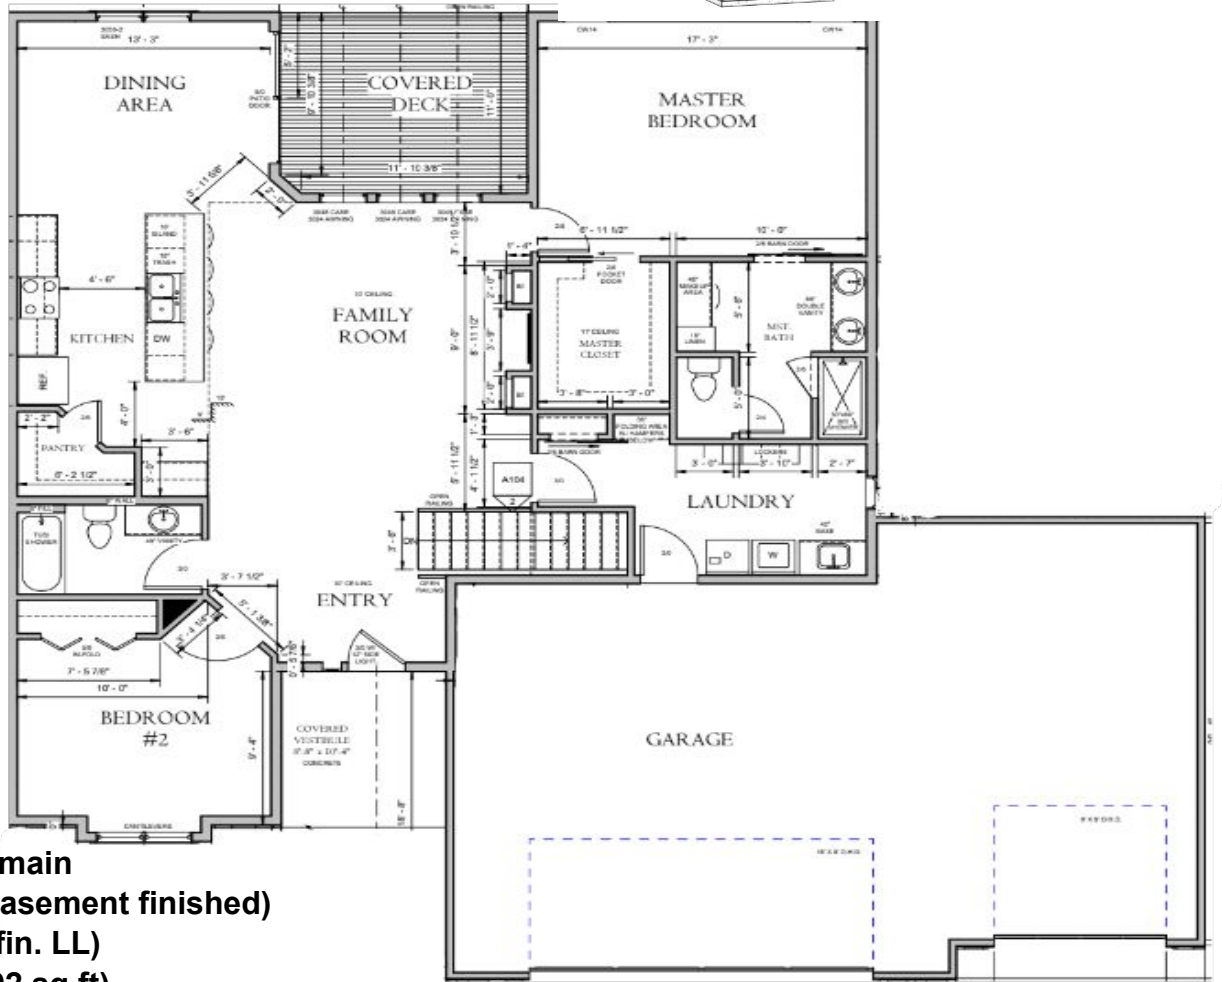

GROVE - WILLOW

Starting price : \$450,000-\$480,000

Sq Ft : 1701
Bdrms : 2 on main
(3rd & 4th if basement finished)
Baths: 2 (3 if fin. LL)
Garage : 3 (992 sq ft)
Full Basement - Unfinished

Add on Options :
Walk out
Step In Pantry
Full Finished basement w/ or w/out wet bar
Add 3rd and or 4th bedroom in basement finish space