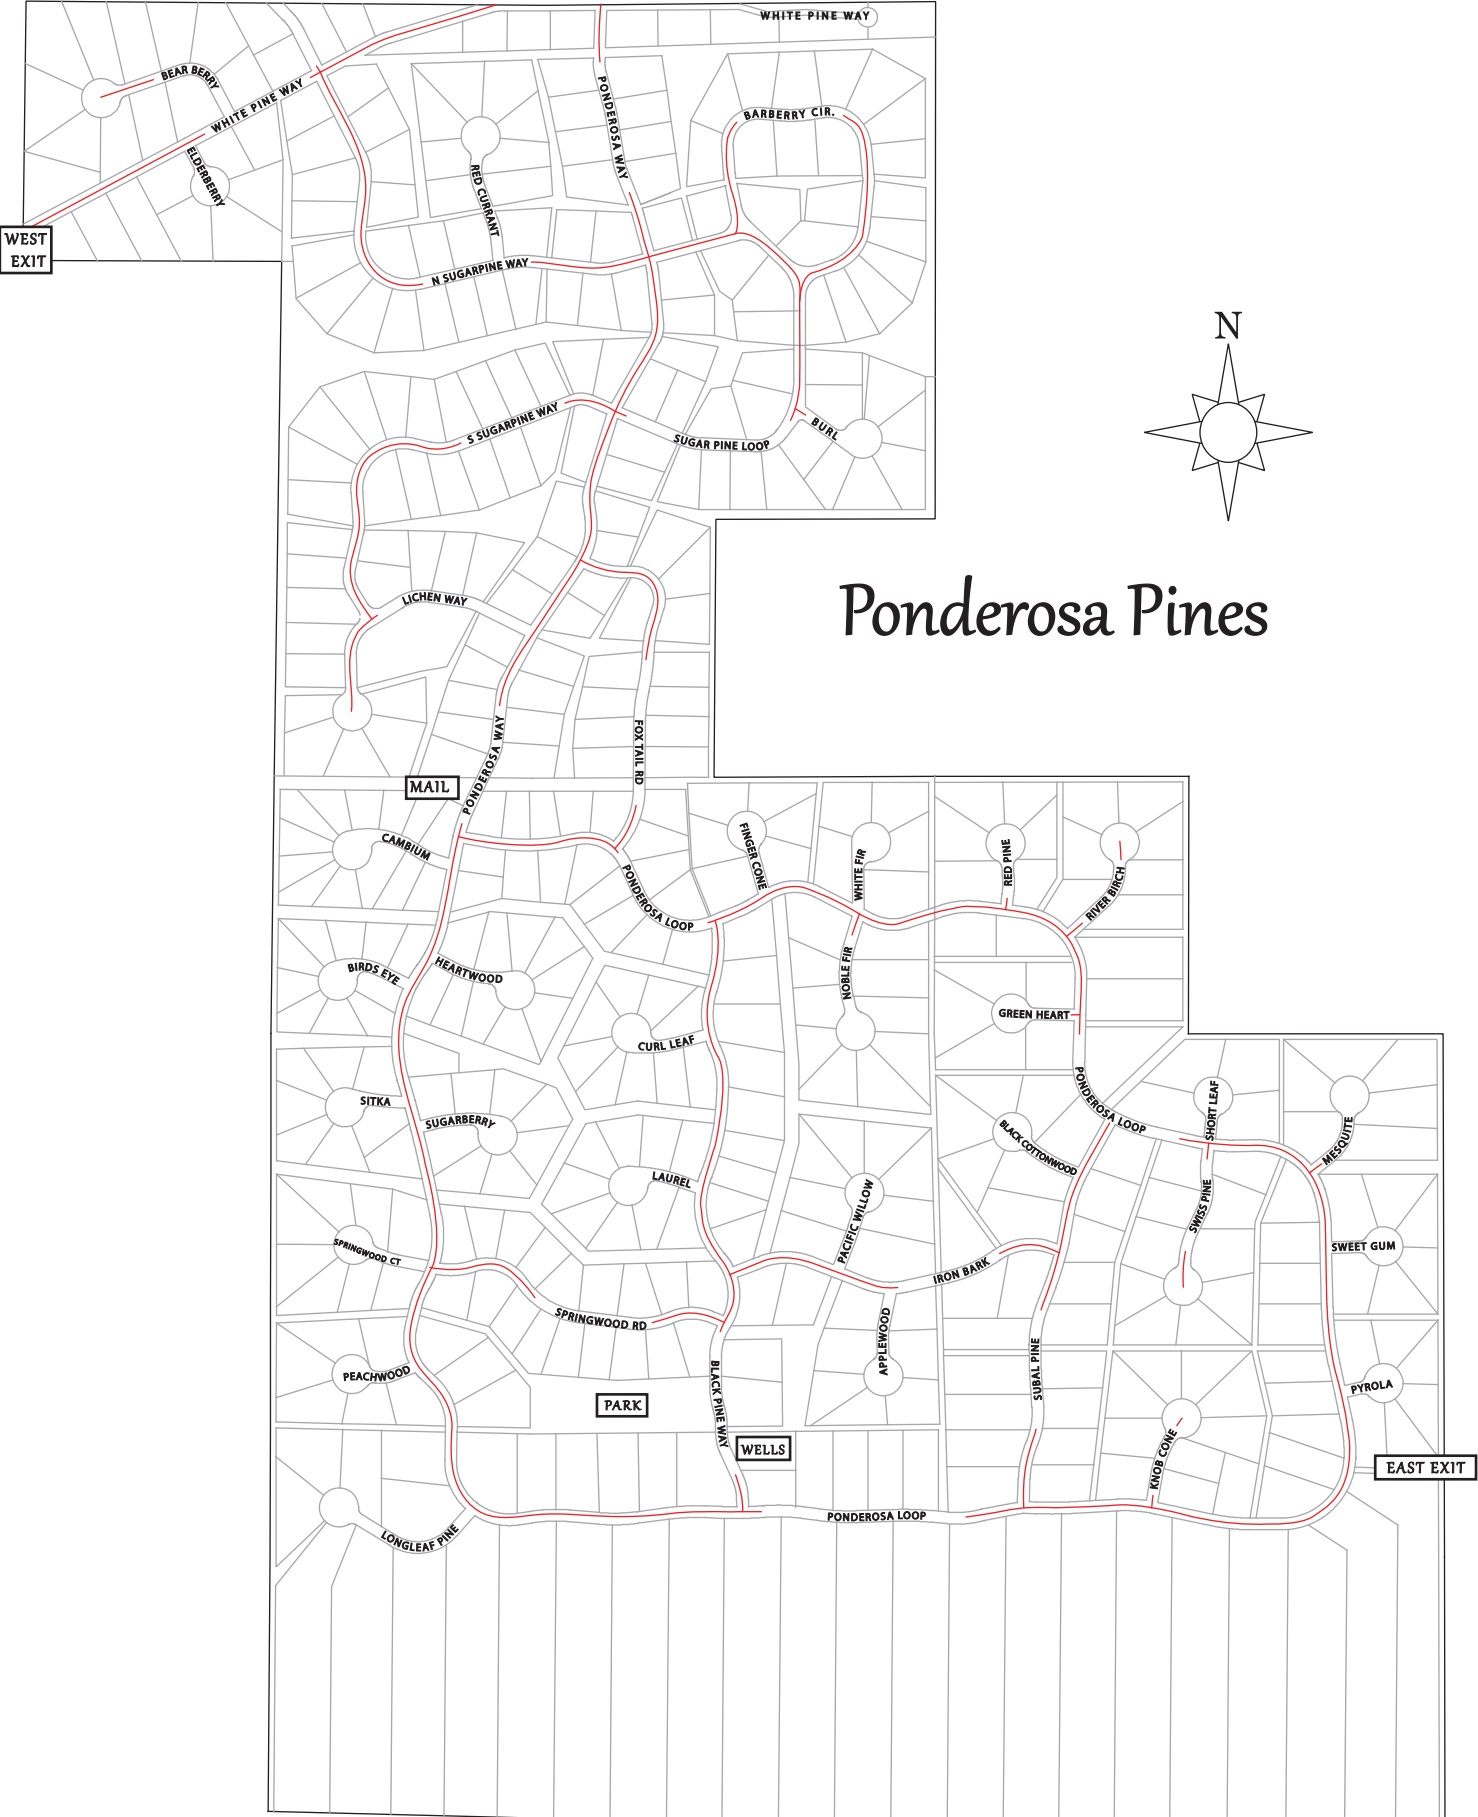

MAIN
ENTRANCE

WEST
EXIT

Ponderosa Pines

MAIL

PARK

WELLS

EAST
EXIT

BEAR BERRY
WHITE PINE WAY
ELDERBERRY

WHITE PINE WAY

BARBERRY CIR.

RED CURRIANT
PONDEROSA WAY

N SUGARPINE WAY

S SUGARPINE WAY

SUGAR PINE LOOP

BURL

LICHEN WAY

PONDEROSA WAY

FOX TAIL RD

CAMBRIUM

BIRDS EYE

HEARTWOOD

CURL LEAF

BLACKBERRY

WHITE FIR

IRON BARK

SUBAL PINE

SWEET GUM

PYROLA

LONGLEAF PINE

PONDEROSA LOOP

KNIFE CONE

SWISS PINE