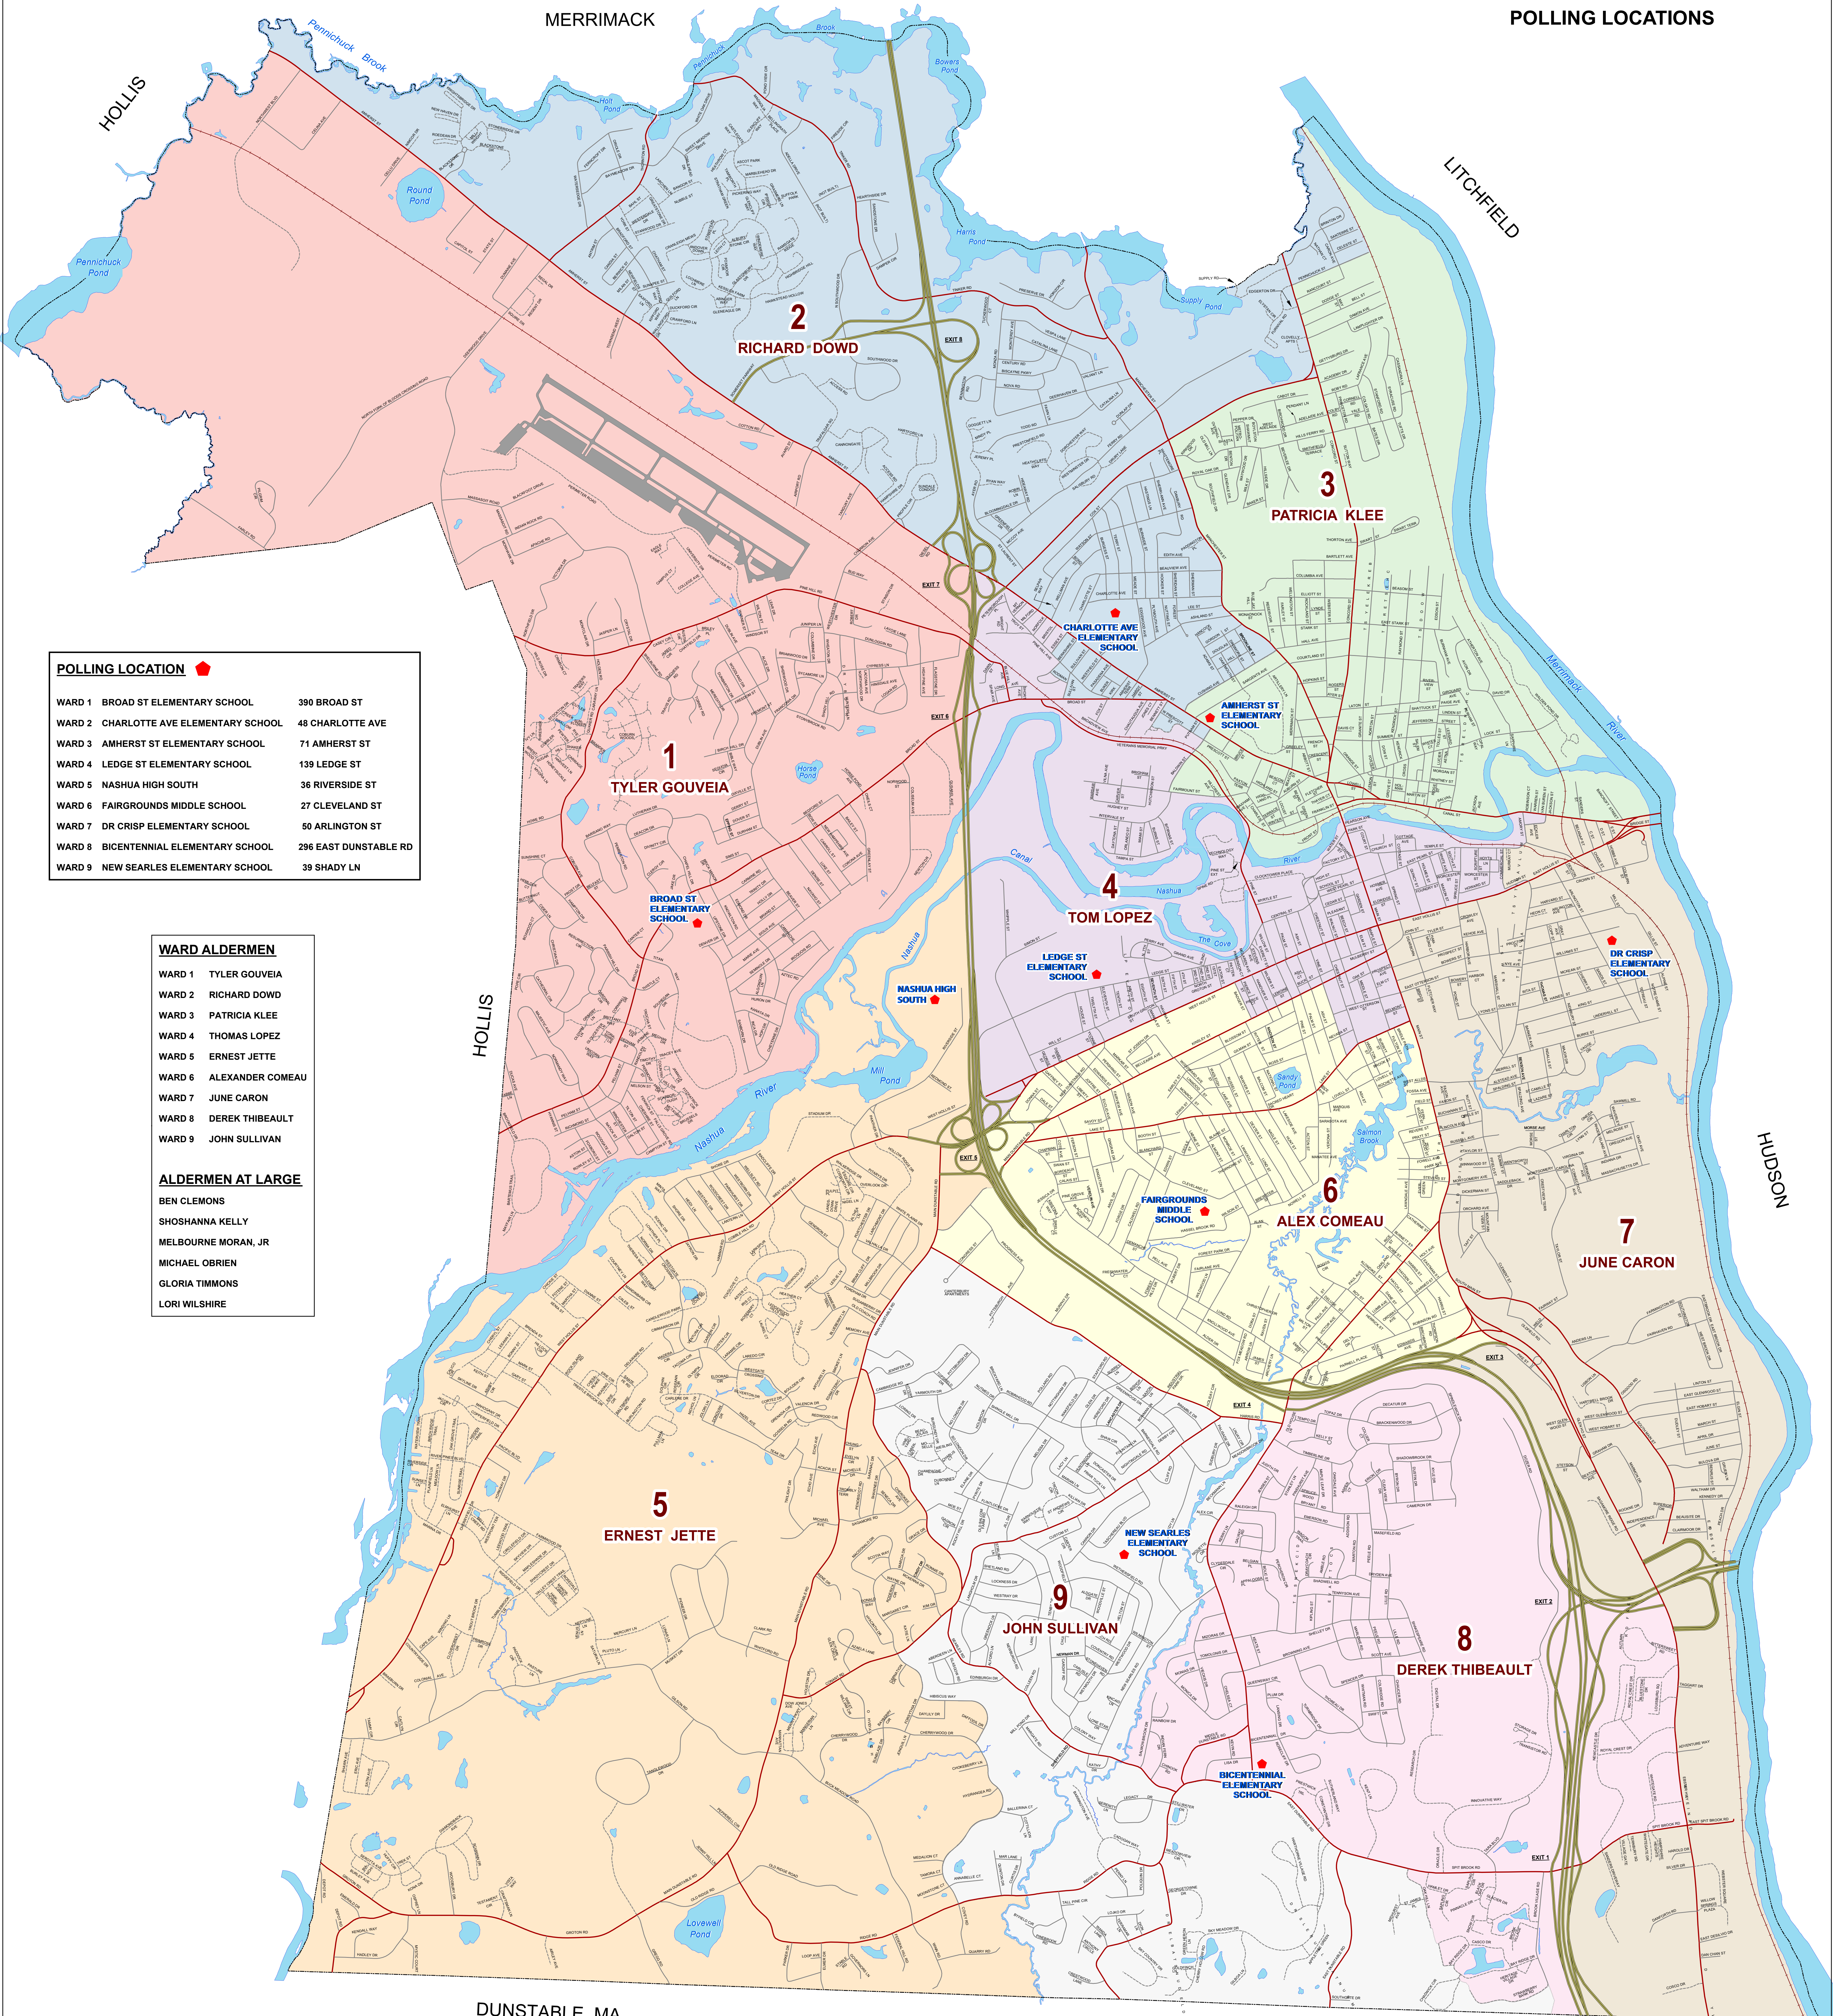

WARD MAP

CITY OF NASHUA

POLLING LOCATIONS

POLLING LOCATION ◆

WARD 1	BROAD ST ELEMENTARY SCHOOL	390 BROAD ST
WARD 2	CHARLOTTE AVE ELEMENTARY SCHOOL	48 CHARLOTTE AVE
WARD 3	AMHERST ST ELEMENTARY SCHOOL	71 AMHERST ST
WARD 4	LEDGE ST ELEMENTARY SCHOOL	139 LEDGE ST
WARD 5	NASHUA HIGH SOUTH	36 RIVERSIDE ST
WARD 6	FAIRGROUNDS MIDDLE SCHOOL	27 CLEVELAND ST
WARD 7	DR CRISP ELEMENTARY SCHOOL	50 ARLINGTON ST
WARD 8	BICENTENNIAL ELEMENTARY SCHOOL	296 EAST DUNSTABLE RD
WARD 9	NEW SEARLES ELEMENTARY SCHOOL	39 SHADY LN

WARD ALDERMEN

WARD 1	TYLER GOUVEIA
WARD 2	RICHARD DOWD
WARD 3	PATRICIA KLEE
WARD 4	THOMAS LOPEZ
WARD 5	ERNEST JETTE
WARD 6	ALEXANDER COMEAU
WARD 7	JUNE CARON
WARD 8	DEREK THIBEAULT
WARD 9	JOHN SULLIVAN