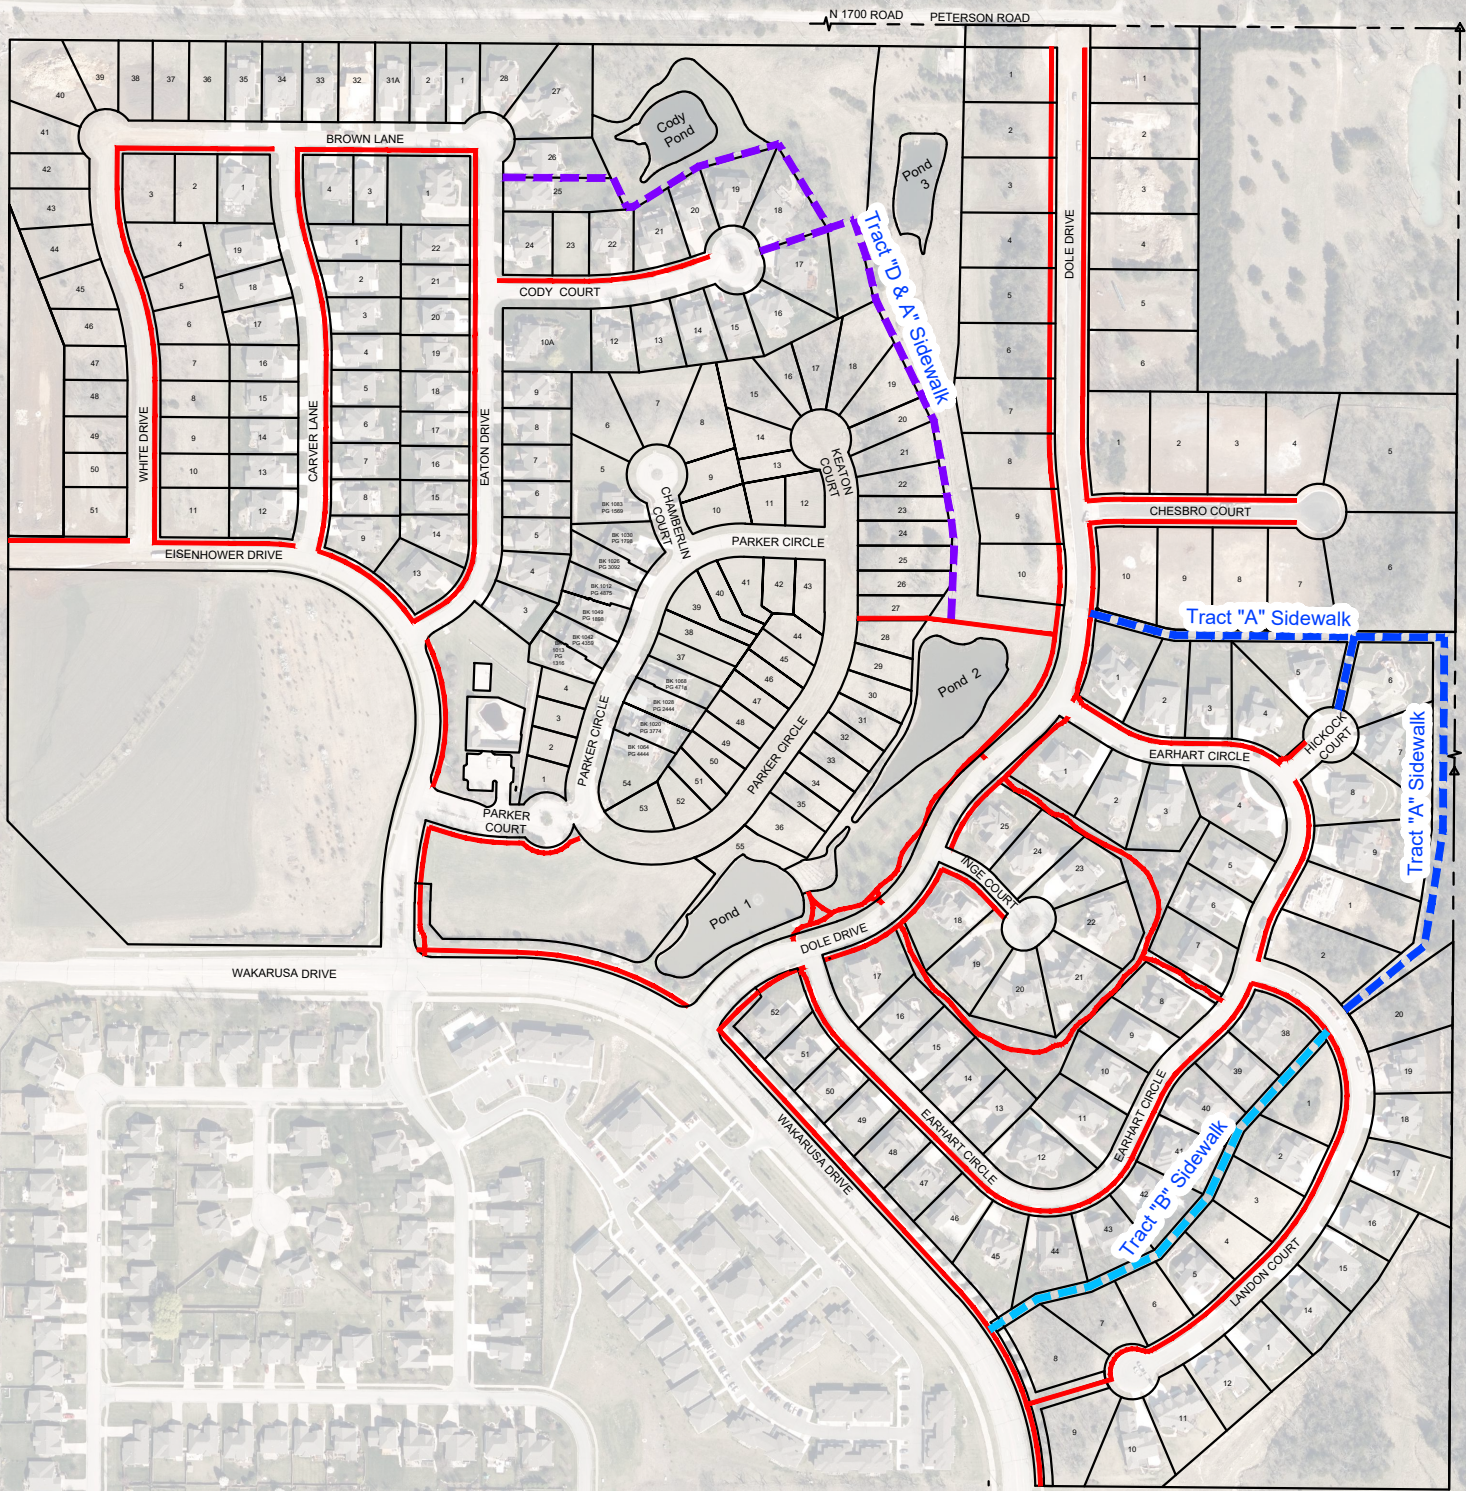

WESTWOOD HILLS POTENTIAL COMMON AREA SIDEWALK

Lawrence, Kansas

NOTE: Aerial image background position is approximate.

LEGEND

- Potential Common Area Sidewalk
- Existing Common Area Sidewalk

Not to Scale

Preparation Date: Jan. 19, 2021