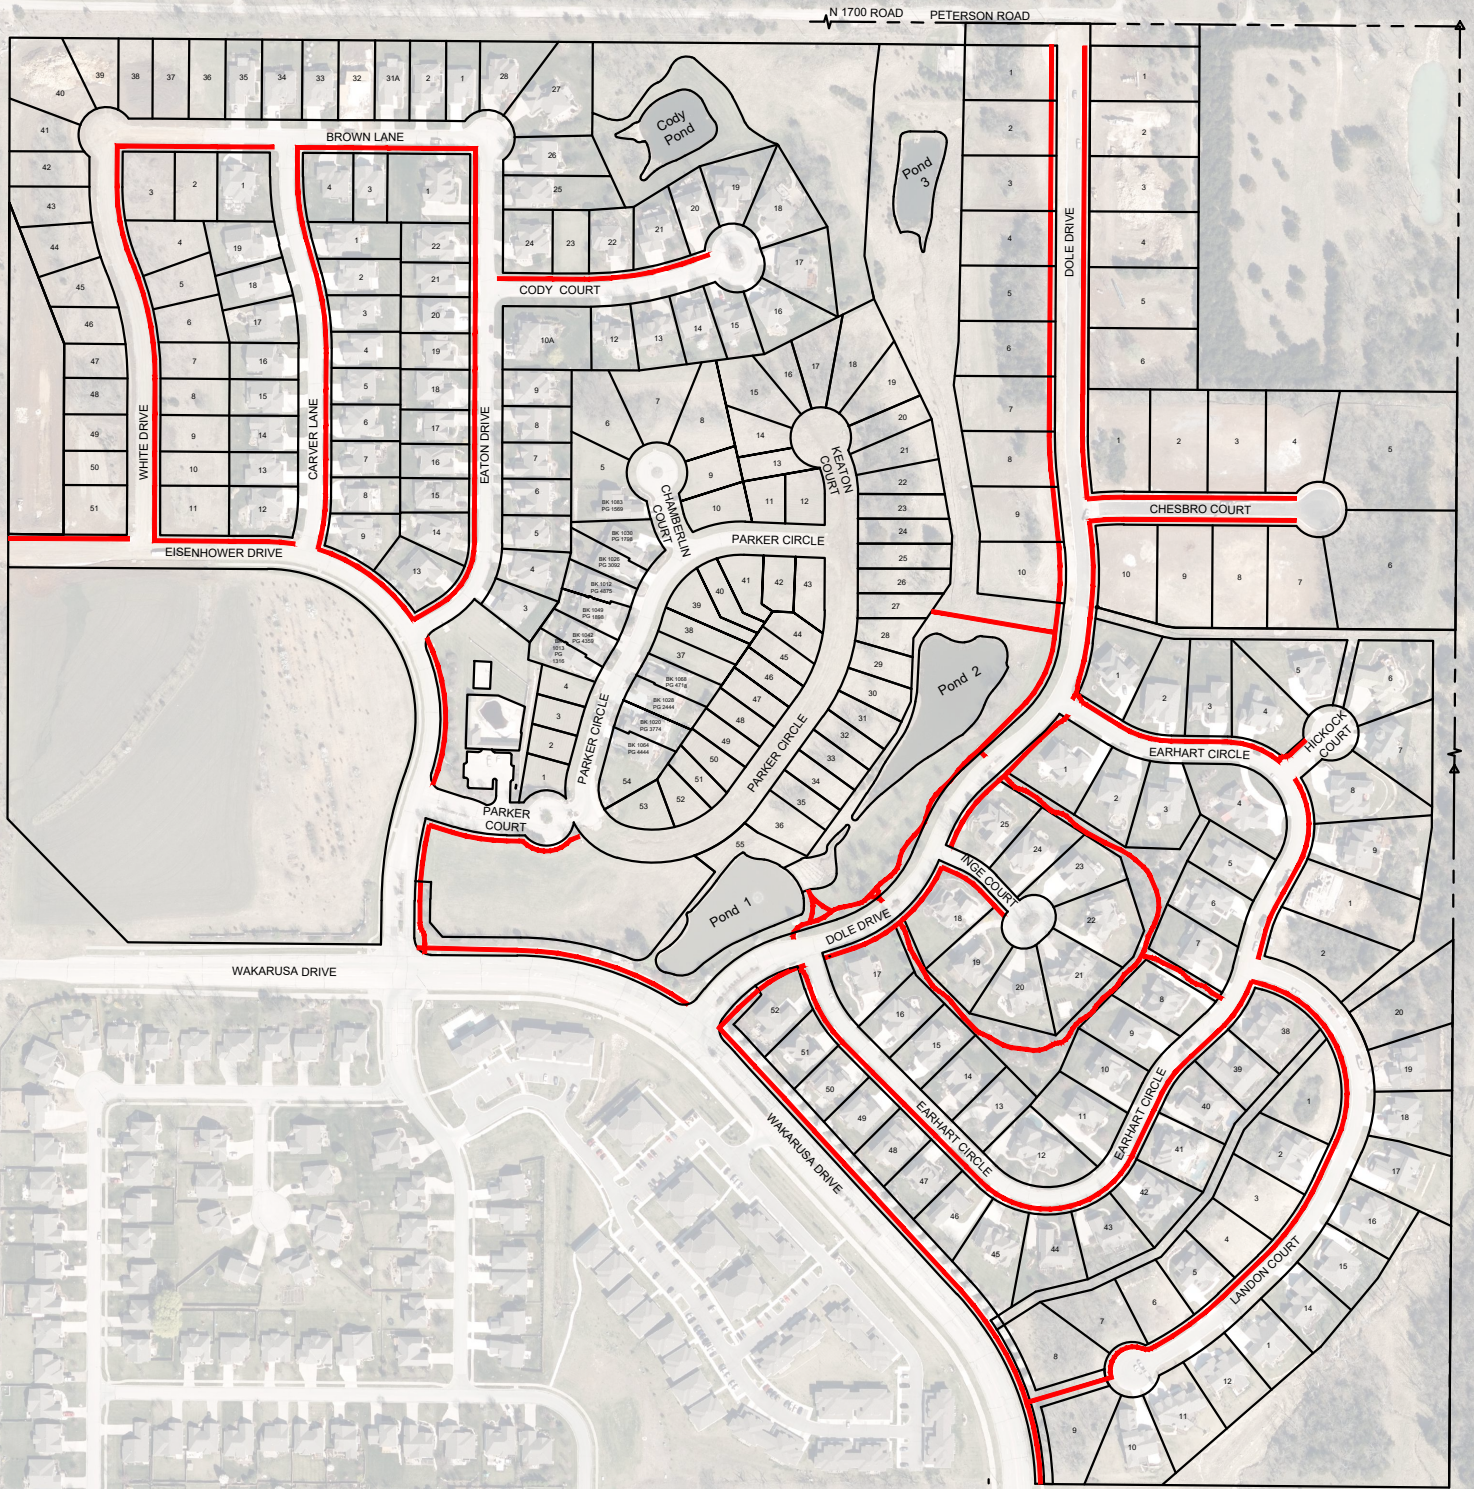

# WESTWOOD HILLS SIDEWALK SNOW REMOVAL MAP

Lawrence, Kansas

NOTE: Aerial image background position is approximate.

## LEGEND

 Snow Removal Needed

Not to Scale

Preparation Date: Jan. 27, 2020