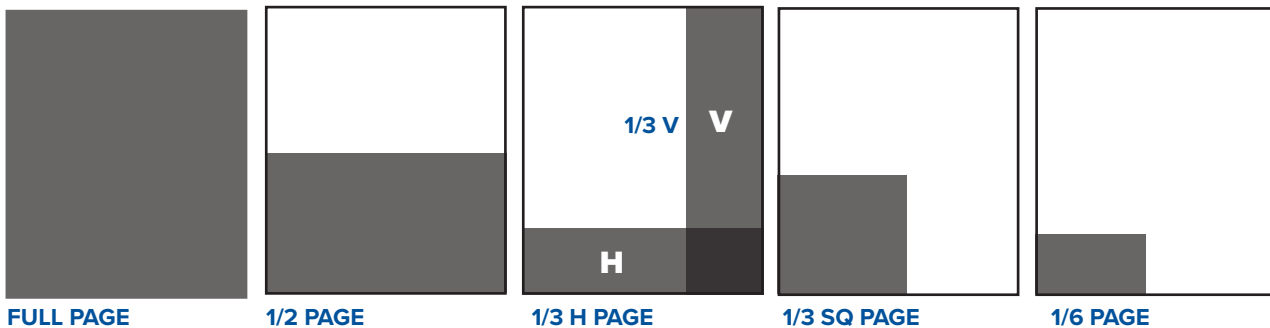

FULL PAGE

1/2 PAGE

1/3 H PAGE

1/3 SQ PAGE

1/6 PAGE

Preferred Position Pricing:

- Inside Front or Inside Back cover: **$3,950** (Discounts available for multi-issue purchases)
- Back Cover: **$4,500** (Discount available for multi-issue purchases)
- Full page ads only for covers. No other specific placements can be guaranteed.

- TIFF or EPS Include fonts and links with EPS files. Type should be converted to outline.

Electronic File Submission

Quality reproduction is subject to quality of materials received. The following file types are accepted:

- PDF (strongly recommended) Optimized for Press (high resolution). Embed 100% of fonts used. Allow a 1/4 inch bleed where applicable.

Ad Commitment Deadlines & In Home Dates:

Issue 1 January 2024 • Content due: Nov. 3, 2023 • In homes: Jan. 3, 2024

Issue 2 May 2024 • Content due: Mar. 1, 2024 • In homes: May 6, 2024

Issue 3 November 2024 • Content due: Aug. 30, 2024 • In homes: Nov. 11, 2024

For more information on how to advertise:
Editor@aaasj.com | 856.679.2642