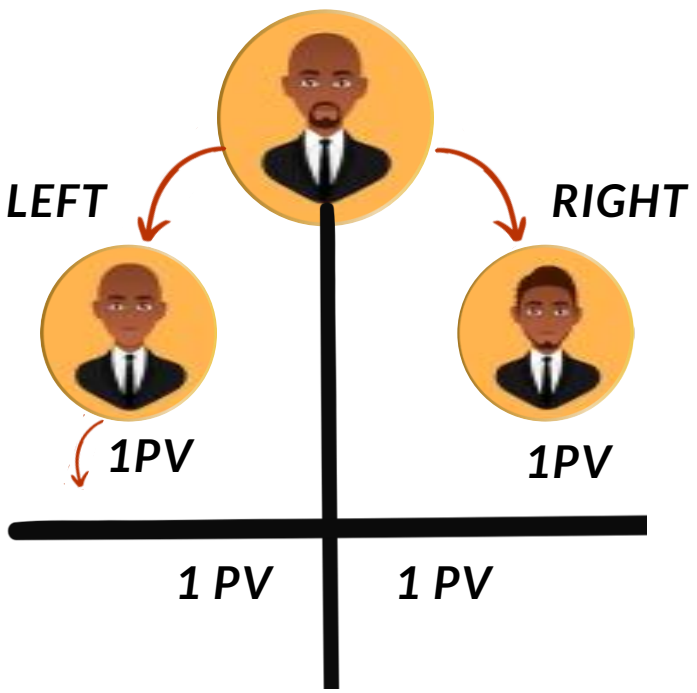

PACKAGE AND INCOME DETAILS

PAKAGE	PAIR INCOME	DIRECT INCOME	BONUS INCOME
3500 (2 BRACELET)	250	250	500
6500 (1 SBMM)	500	500	1000
10000 (1 DBMM)	500	500	2000

- FOR ALL ID FIRST A + B & C IS COMPULSORY.
- 5% ADMIN DEDUCTION APPLIED ON ALL INCOME
- EVERY FRIDAY CLOSING
- WEEKLY PAYOUT SYSTEM
- DAILY BONUS INCOME
- MONTHLY SALARY

MONTHLY SALARY

10 PAIR	R2500.00
20 PAIR	R5000.00