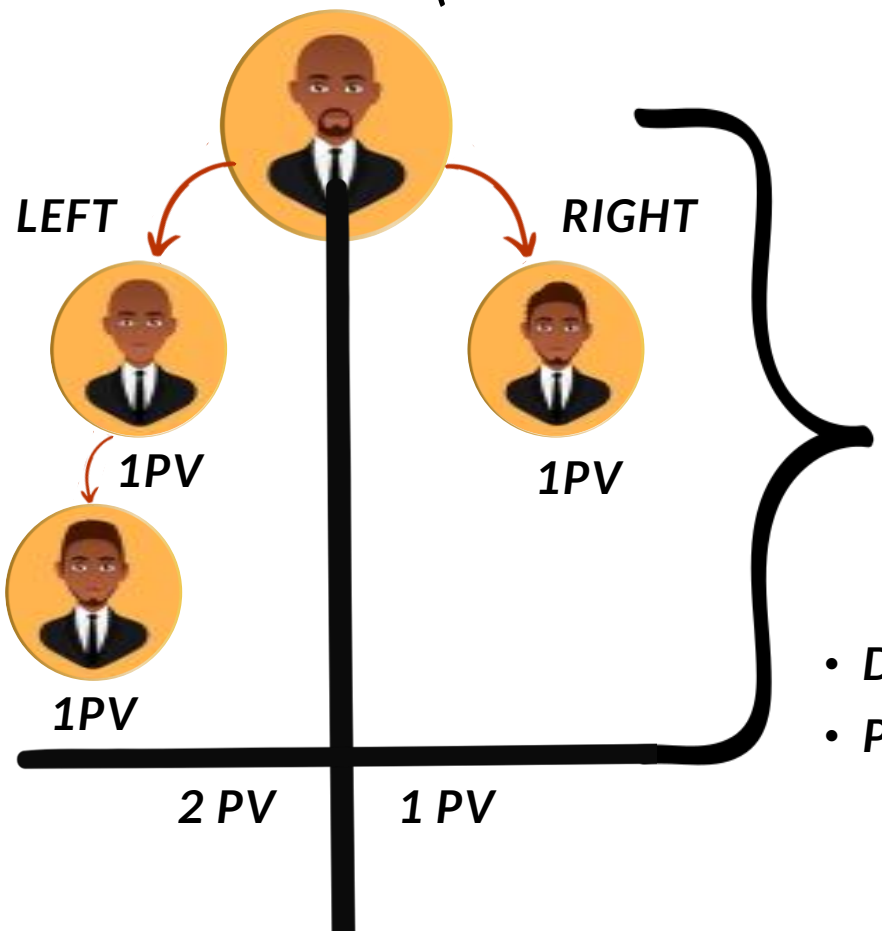

DAILY
BONUS
(EVERYDAY)

Translating your Goal Into Reality

OPPORTUNITY FOR YOUR OWN BUSINESS

**BUSINESS INCOME PLAN
(SELF SPONSOR - FIRST LEVEL)**

STAR ACHIEVER

**FIRST INCOME
R 1000.00**

- DIRECT INCOME : 3 PV X 250 = 750.00
- PAIR INCOME : 1 PAIR X 250 = 250.00