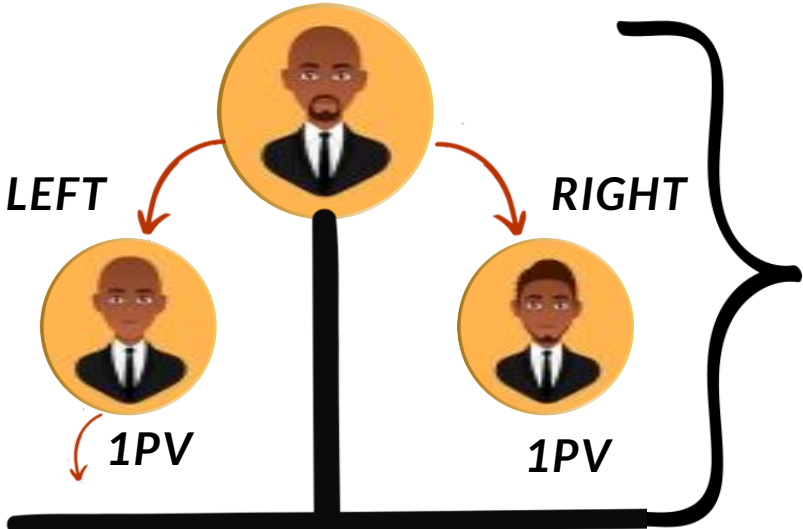

BUSINESS INCOME PLAN

EXAMPLE 100 JOINING

- DIRECT INCOME : R500.00
- PAIR INCOME : R250.00
- BONUS INCOME : R1000.00

"L" PV	"R" PV	PAIR INCOME	DIRECT INCOME	BONUS INCOME
1 PV	1 PV	R250.00	2 X R1000.00	1 X R1000.00
5 PV	5 PV	R1250.00	10 X R5000.00	5 X R5000.00
10 PV	10 PV	R2500.00	20 X R10000.00	10 X R10000.00
20 PV	20 PV	R5000.00	40 X R20000.00	20 X R20000.00
50 PV	50 PV	R12500.00	100 X R50000.00	50 X R50000.00
100 PV	100 PV	R25000.00	200 X R100000.00	100 X R100000.00