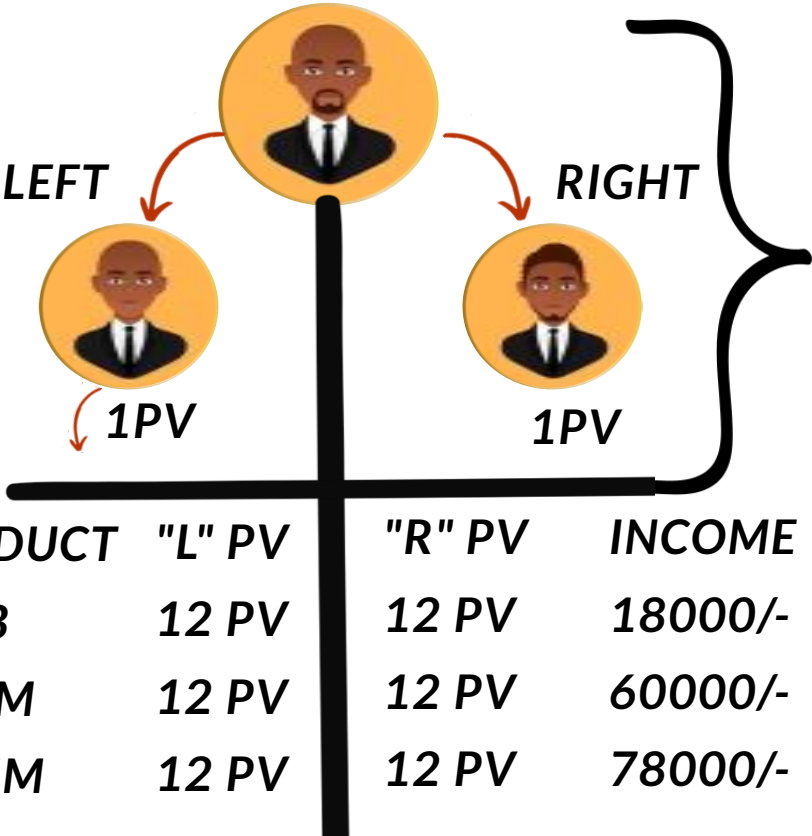

**MONTHLY SALARY**

<b>10 PAIR</b>	<b>Rs 5000/-</b>
<b>20 PAIR</b>	<b>Rs 10000/-</b>

**BUSINESS INCOME PLAN**

PRODUCT	"L" PV	"R" PV	INCOME
G + B	12 PV	12 PV	18000/-
SBMM	12 PV	12 PV	60000/-
DBMM	12 PV	12 PV	78000/-

1 year income with 2 hrs

**EXAMPLE 100 JOINING**

- DIRECT INCOME : Rs 500/-
- PAIR INCOME : Rs 500/-
- BONUS INCOME : Rs 4000/-

Per day 2 presentation

$2 \times 6 = 12 \times 4 \text{ week} = 48 \text{ (1 month)}$

ONLY 50 % Success

24 plane done

**Rs 78000/- x 12 Month**

**Rs 936,000/-**

**BUSINESS INCOME PLAN**

1 year income with 2 hrs

DAILY INCOME	6500
ONE MONTH	X 30
	-----
	195,000
1 YEAR INCOME	X 12
	-----
	23,40,000
SALARY (12M)	+ 120000
	-----
TOTAL INCOME	24,60,000