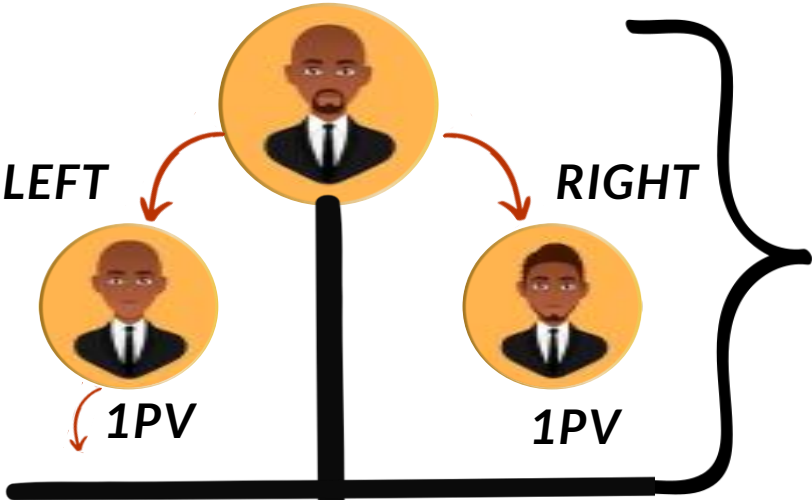

BUSINESS INCOME PLAN

PRODUCT	"L" PV	"R" PV	INCOME
G + B	12 PV	12 PV	18000/-
SBMM	12 PV	12 PV	60000/-
DBMM	12 PV	12 PV	78000/-

1 year income with 2 hrs

EXAMPLE 100 JOINING

- DIRECT INCOME : Rs 500/-
- PAIR INCOME : Rs 500/-
- BONUS INCOME : Rs 4000/-

Per day 2 presentation

$2 \times 6 = 12 \times 4 \text{ week} = 48 \text{ (1 month)}$

ONLY 50 % Success

24 plane done

Rs 78000/- x 12 Month

Rs 936,000/-