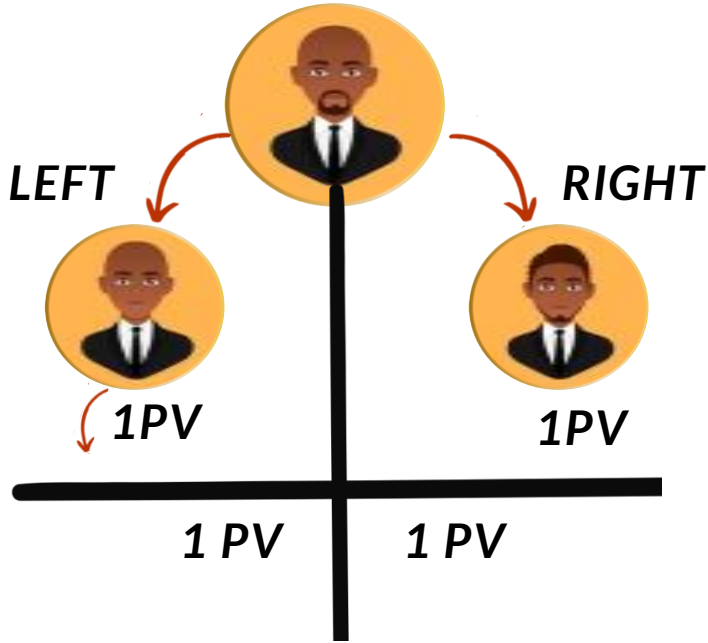

PACKAGE AND INCOME DETAILS

PAKAGE	PAIR INCOME	DIRECT INCOME	BONUS INCOME
5500 (2 BRACELET)	500	500	-
12500 (1 SBMM)	1000	-	4000
17500 (1 DBMM)	1500	-	5000
18000 (water purifier)	1000	2000	-

- FOR ALL ID FIRST A + B & C IS COMPULSORY.
- 5% ADMIN DEDUCTION APPLIED ON ALL INCOME
- EVERY FRIDAY CLOSING
- WEEKLY PAYOUT SYSTEM
- DAILY BONUS INCOME
- MONTHLY SALARY

MONTHLY SALARY

10 PAIR	Rs 5000/-
20 PAIR	Rs 10000/-