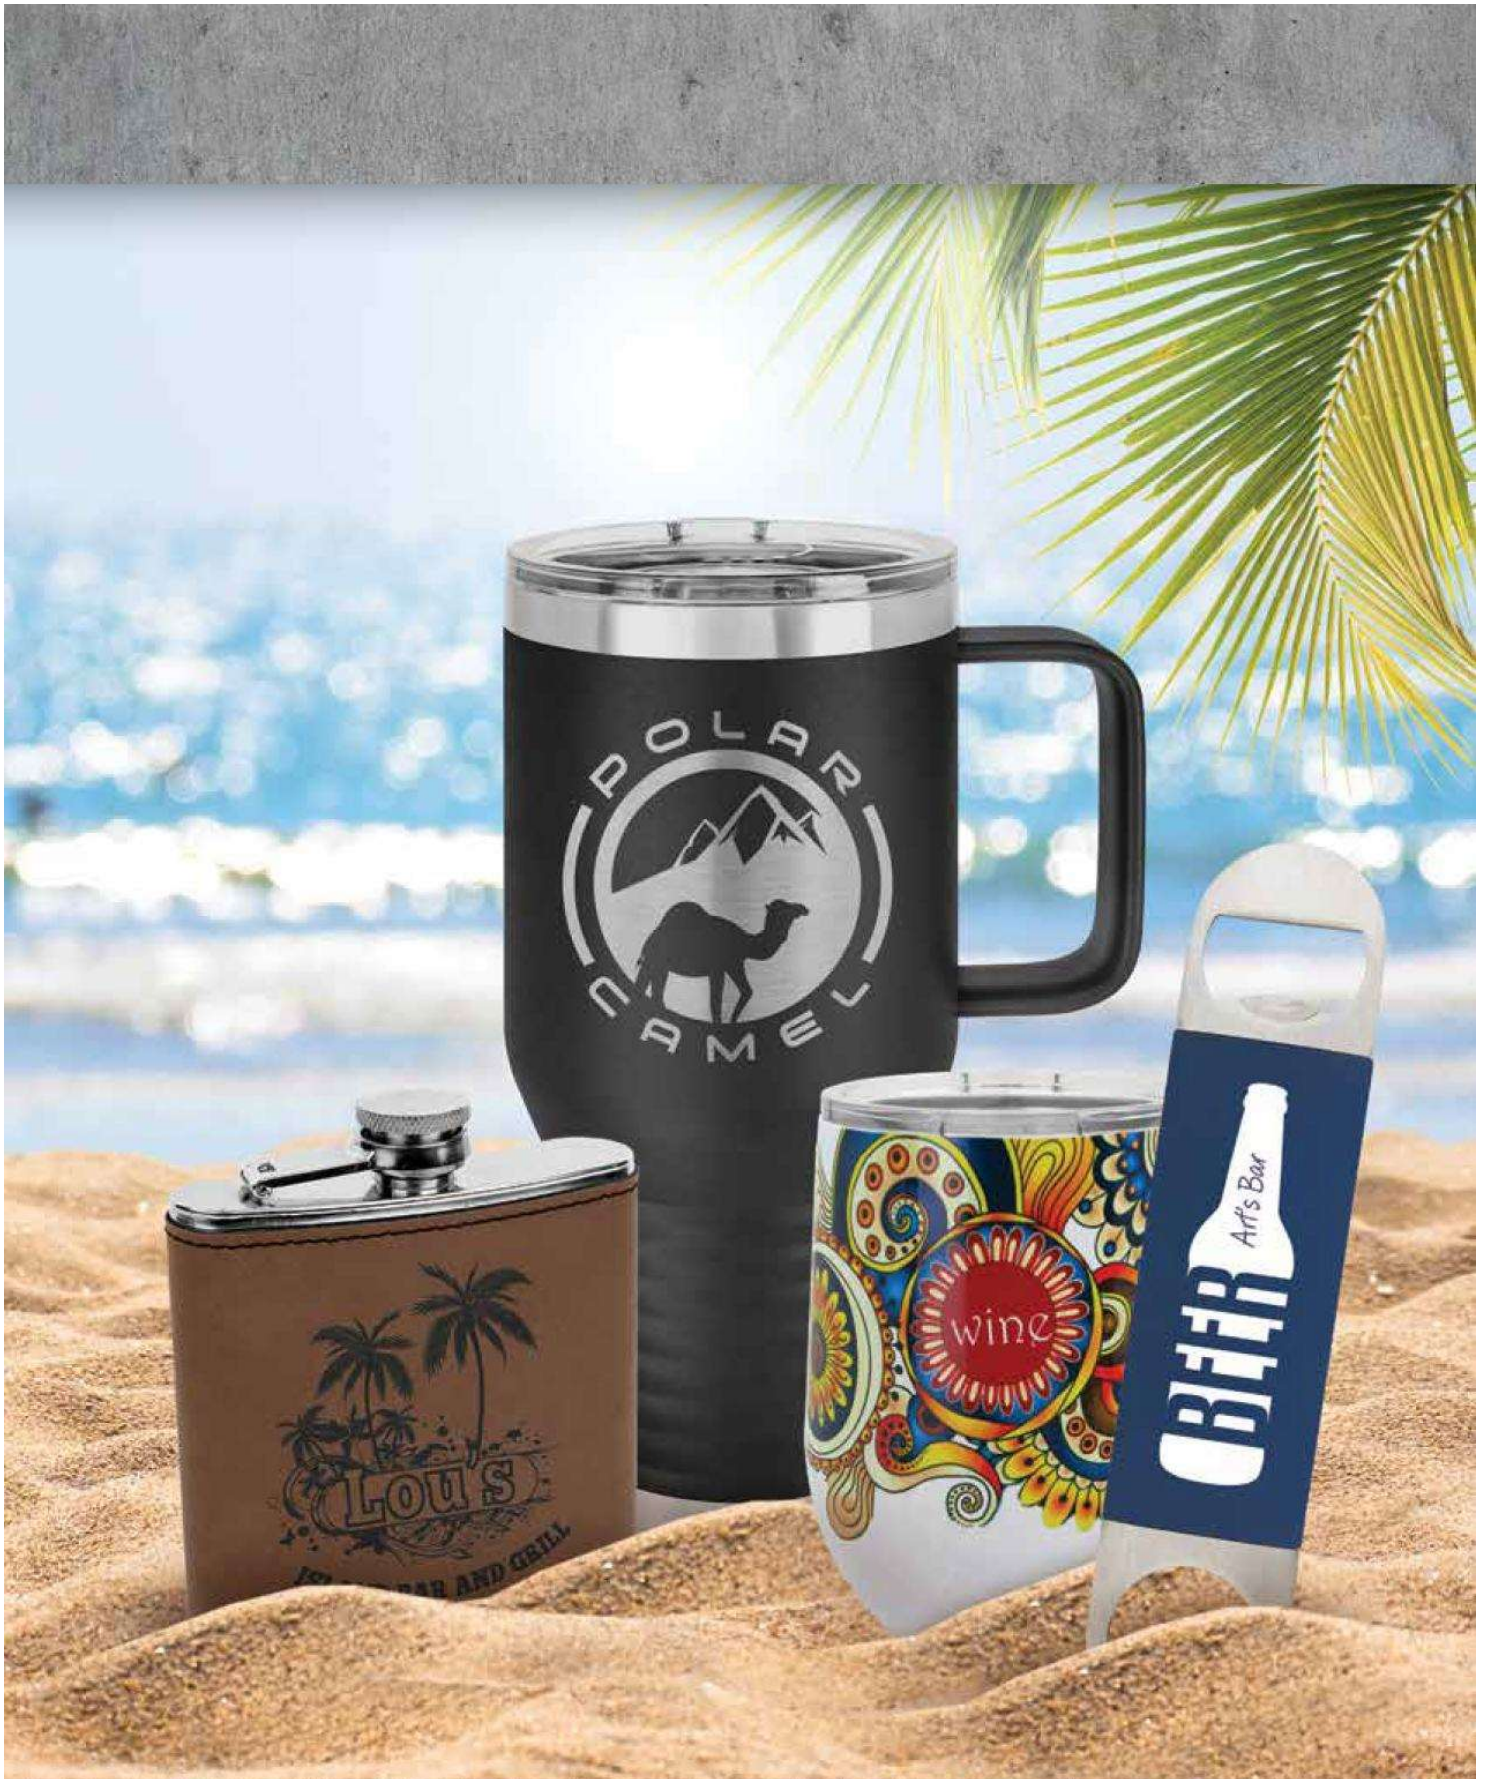

Can be personalized. Personalization cost is extra.