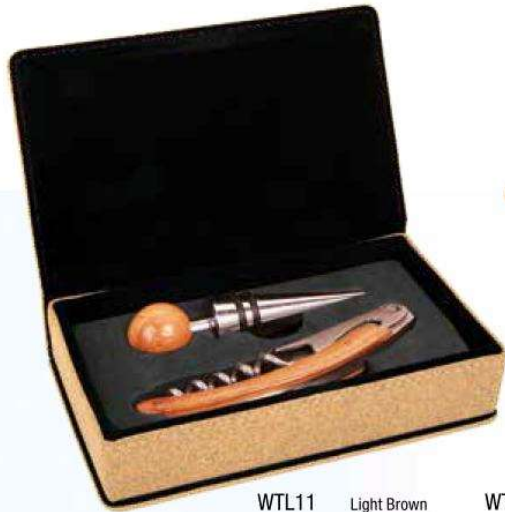

Can be personalized. Personalization cost is extra.

Wine Gift Sets

WBX01
14 1/4" x 4 1/2" x 4 3/4"
Rosewood Piano Finish Single
Wine Presentation Box with Tools
(Wine bottle not included)
\$205.00

WBX02
14 1/4" x 8 1/8" x 4 3/4"
Rosewood Piano Finish
Double Wine Presentation Box with
Tools (Wine bottles not included)
\$275.00

WBX11
14 1/4" x 4 1/4" x 4 5/8"
Rosewood Finish Single Wine Presentation
Box with Tools (Wine bottle not included)
\$42.00

Wine DRINKWARE

Wine Gift Sets

WBX12
14 1/4" x 4 1/2" x 4 3/4"
Rosewood Finish Single Wine Presentation
Box with Tools (Wine bottle not included)
\$42.00

WBX21
14 1/4" x 4 1/4" x 4 5/8"
Matte Black Finish Single Wine Presentation
Box with Tools (Wine bottle not included)
\$42.00

WBX31
14 1/4" x 4 1/4" x 4 3/4"
Solid Bamboo Single Wine
Presentation Box with Tools
(Wine bottle not included)
\$66.00

Can be personalized. Personalization cost is extra.

Leatherette Wine Tool Sets

Lasered
Leatherette

WTL21
Cork Shown

- | | | | |
|--------|-------------------------------------------|-------|-------------------------------------------|
| WTL11 | Light Brown | WTL21 | 5 7/8" x 3 5/8" x 1 1/4" |
| WTL12 | Dark Brown | | 2-Piece Cork Wine Tool Set |
| WTL13A | Black/Gold | | Available only in the colors listed above |
| WTL14 | Rawhide | | \$17.00 |
| WTL15 | Gray | | |
| WTL19 | Black/Silver | | |
| WTL20 | Rustic/Gold | | |
| | 5 7/8" x 3 5/8" x 1 1/4" | | |
| | 2-Piece Leatherette Wine Tool Set | | |
| | Available only in the colors listed above | | |
| | \$15.00 | | |