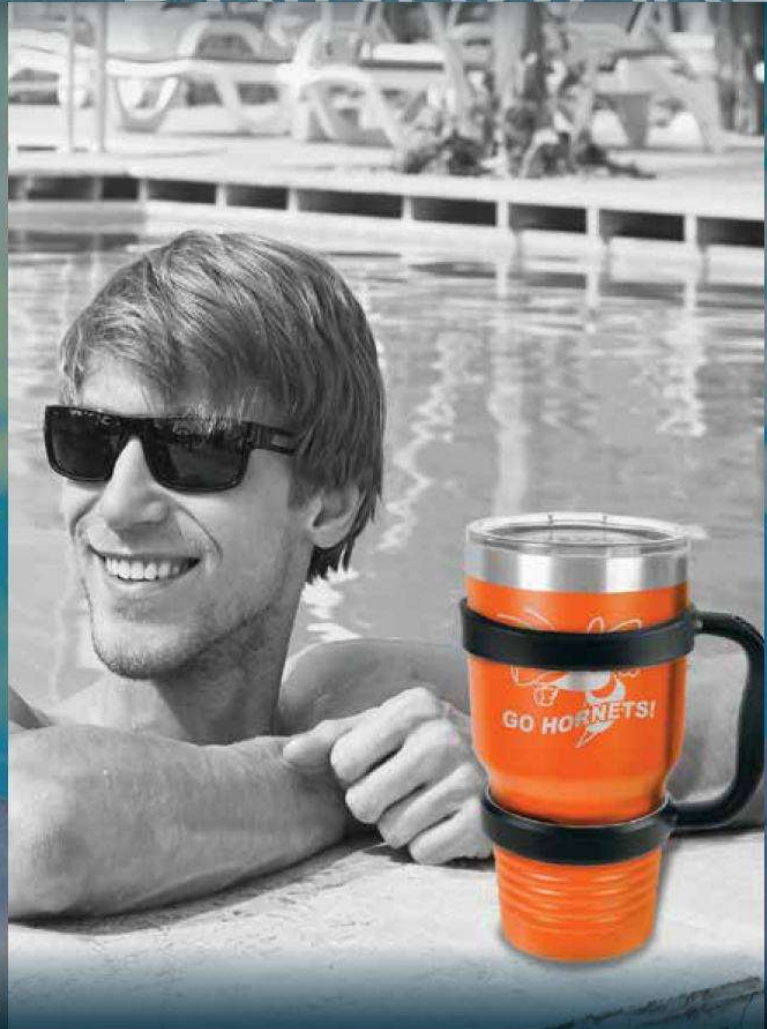

High Endurance DRINKWARE

Malibu Sunset Cocktail

- 2 oz. Malibu rum
- 4 oz. pineapple juice
- 1 oz. grenadine
- maraschino cherries
- pineapple chunks

Fill glass with ice and pour in pineapple juice and rum, stir. Then slowly add grenadine, pouring down one side to get the neat looking color separation. Garnish with maraschino cherries and a pineapple chunk and enjoy!

- LTM7302 Black
- LTM7316 Black/Silver Ring
- LTM7303 Red
- LTM7304 Royal Blue
- LTM7305 Pink
- LTM7306 Teal
- LTM7307 Light Blue
- LTM7308 Light Purple
- LTM7309 Purple
- LTM7310 Dark Gray
- LTM7311 Navy Blue
- LTM7312 Orange
- LTM7313 Maroon
- LTM7314 White
- LTM7315 Green
- LTM7317 Yellow
- LTM7318 Coral