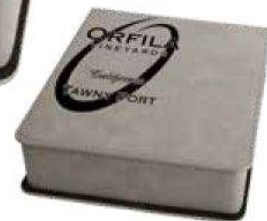

WTL31	Light Brown
WTL32	Dark Brown
WTL33A	Black/Gold
WTL34	Rawhide
WTL35	Gray
WTL39	Black/Silver
WTL40	Rustic/Gold
	6 5/8" x 7 3/8" x 2"
	3-Piece Leatherette Wine Tool Set
	Available only in the colors listed above
	$37.00