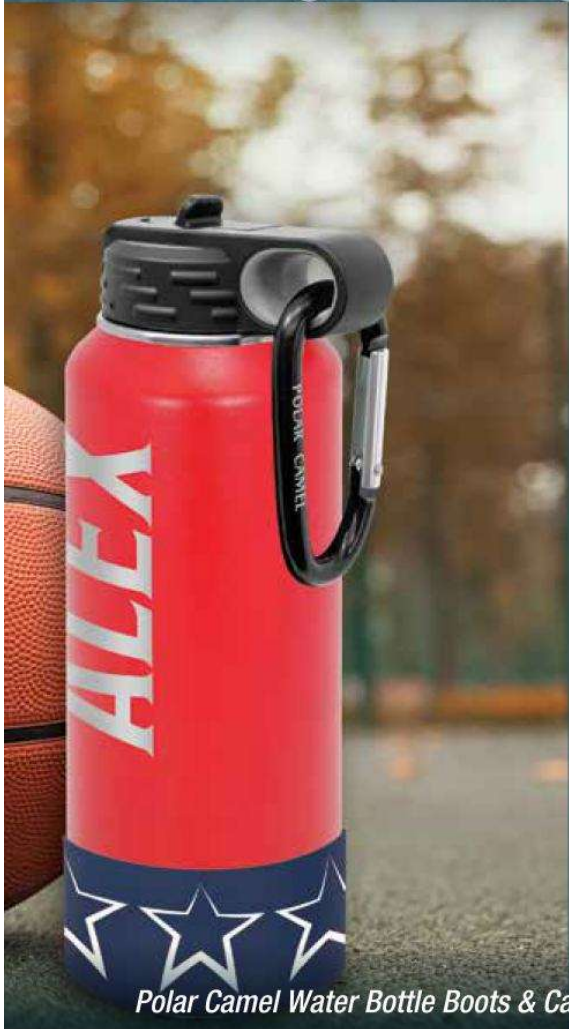

High Endurance DRINKWARE