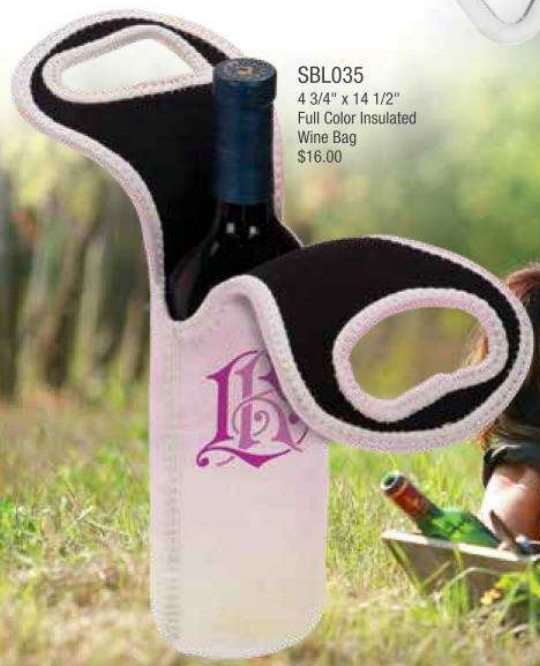

Wine DRINKWARE

Leatherette & Cork Wine Bottle Openers

Lasered Leatherette

- GFT1151 Light Brown
 - GFT1152 Dark Brown
 - GFT1153 Black/Gold
 - GFT1154 Rawhide
 - GFT1155 Gray
 - GFT1156 Pink
 - GFT1157 Rosé
 - GFT1158 Black/Silver
 - GFT1159 Rustic/Gold
 - GFT1160 Blue/Silver
 - GFT1161 Teal
 - GFT1162 Cork
 - GFT1163 Bamboo
 - GFT1164 Red
- 5 1/4" Wine/Bottle Opener (Corkscrew with Assist, Bottle Opener & Knife)
\$12.00

- GFT045 Wood
- 5 1/4" Wine/Bottle Opener (Corkscrew with Assist, Bottle Opener & Knife)
\$11.00

Full Color Wine Bag

- SBL035
- 4 3/4" x 14 1/2"
- Full Color Insulated Wine Bag
- \$16.00

Can be personalized. Personalization cost is extra.