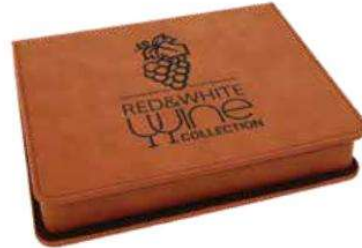

Wine DRINKWARE

Leatherette Wine Tool Sets

Lasered
Leatherette

WTL54
Rawhide Shown

- WTL51 Light Brown
 - WTL52 Dark Brown
 - WTL53A Black/Gold
 - WTL54 Rawhide
 - WTL55 Gray
 - WTL59 Black/Silver
 - WTL60 Rustic/Gold
- 7" x 5 1/2" x 1 1/4"
4-Piece Leatherette Wine Tool Set
Available only in the colors listed above
\$24.00