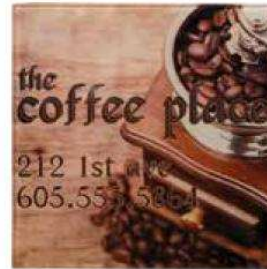

Coasters DRINKWARE

Full Color Coasters

Can be personalized. Personalization cost is extra.