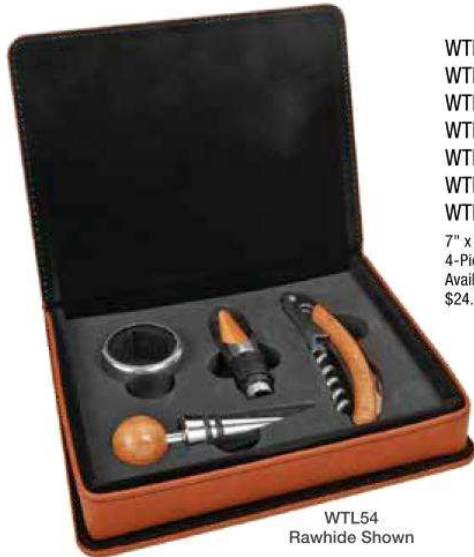

Can be personalized. Personalization cost is extra.

Leatherette Wine Tool Sets

Lasered
Leatherette

WTL21
Cork Shown

- | | | | |
|--------|-------------------------------------------|-------|-------------------------------------------|
| WTL11 | Light Brown | WTL21 | 5 7/8" x 3 5/8" x 1 1/4" |
| WTL12 | Dark Brown | | 2-Piece Cork Wine Tool Set |
| WTL13A | Black/Gold | | Available only in the colors listed above |
| WTL14 | Rawhide | | \$17.00 |
| WTL15 | Gray | | |
| WTL19 | Black/Silver | | |
| WTL20 | Rustic/Gold | | |
| | 5 7/8" x 3 5/8" x 1 1/4" | | |
| | 2-Piece Leatherette Wine Tool Set | | |
| | Available only in the colors listed above | | |
| | \$15.00 | | |

WTL35
Gray Shown

- | | |
|--------|-------------------------------------------|
| WTL31 | Light Brown |
| WTL32 | Dark Brown |
| WTL33A | Black/Gold |
| WTL34 | Rawhide |
| WTL35 | Gray |
| WTL39 | Black/Silver |
| WTL40 | Rustic/Gold |
| | 6 5/8" x 7 3/8" x 2" |
| | 3-Piece Leatherette Wine Tool Set |
| | Available only in the colors listed above |
| | \$37.00 |

Wine DRINKWARE

Leatherette Wine Tool Sets

Lasered
Leatherette

WTL54
Rawhide Shown

- WTL51 Light Brown
 - WTL52 Dark Brown
 - WTL53A Black/Gold
 - WTL54 Rawhide
 - WTL55 Gray
 - WTL59 Black/Silver
 - WTL60 Rustic/Gold
- 7" x 5 1/2" x 1 1/4"
4-Piece Leatherette Wine Tool Set
Available only in the colors listed above
\$24.00