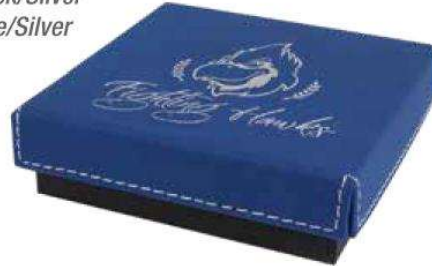

- GBX71 - Black/Gold
- GBX72 - Gray
- GBX73 - Black/Silver
- GBX74 - Blue/Silver

Premium Leatherette Gift Box

Size: 10 1/4" x 7 1/2" x 3 3/8"
 Interior Dimensions: 9 5/16" x 6 7/16"
 Box Depth: 2"

- GBX81 - Black/Gold
- GBX82 - Gray
- GBX83 - Black/Silver
- GBX84 - Blue/Silver

Premium Leatherette Gift Box

Size: 12 1/4" x 8 1/4" x 3 3/4"
 Interior Dimensions: 11 3/8" x 7 7/16"
 Box Depth: 2 1/8"

- GBX91 - Black/Gold
- GBX92 - Gray
- GBX93 - Black/Silver
- GBX94 - Blue/Silver

Premier Lasered Leatherette

The Ultimate in Recognition & Gifts

Medal Box with Lid
Size: 3 1/2" x 3 1/2"

- GBX24 - Black/Gold
- GBX25 - Gray
- GBX26 - Black/Silver
- GBX27 - Blue/Silver

Medal Box with Lid
Size: 4" x 4"

- GBX34 - Black/Gold
- GBX35 - Gray
- GBX36 - Black/Silver
- GBX37 - Blue/Silver