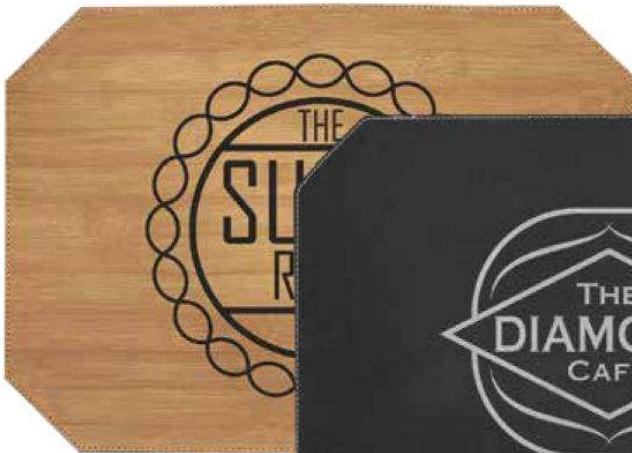

Placemat

Size: 12" x 17"

- GFT2010 - Light Brown
- GFT2011 - Black/Gold
- GFT2012 - Rawhide
- GFT2013 - Gray
- GFT2014 - Black/Silver
- GFT2015 - Bamboo