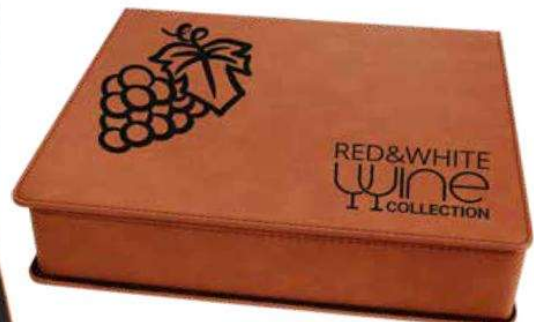

5-Piece Wine Tool Set

Size: 10 1/2" x 8 3/8" x 2 1/4"
Includes "rabbit style" corkscrew, replacement screw, drip collar, decanting pourer, stopper & plastic foil cutter

- WTL71 - Light Brown
- WTL72 - Dark Brown
- WTL73A - Black/Gold
- WTL74 - Rawhide
- WTL75 - Gray
- WTL79 - Black/Silver
- WTL80 - Rustic/Gold
- WTL81 - Cork