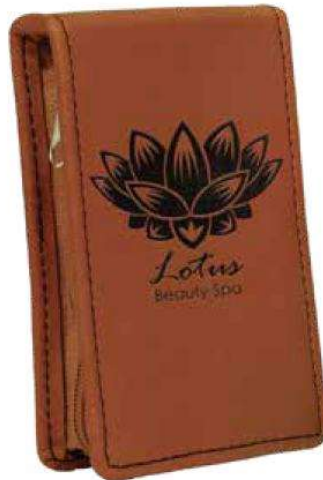

7-Tool Manicure Gift Set

Size: 2 1/2" x 4 1/4"

Includes: cuticle pusher, ear cleaner, tweezers, file, scissors & two clippers

- GFT231 - Light Brown
- GFT232 - Dark Brown
- GFT257A - Black/Gold
- GFT278 - Rawhide
- GFT400 - Pink
- GFT610 - Black/Silver
- GFT717 - Rustic/Gold
- GFT811 - Teal