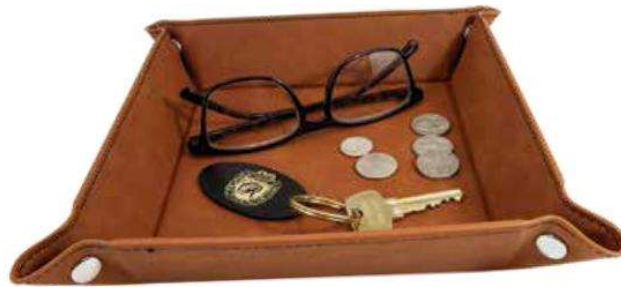

Lasered leatherette

Folding Tray with Snaps

Size: 6" x 6"

- GFT2035 - Black/Gold
- GFT2036 - Rawhide
- GFT2037 - Gray
- GFT2038 - Black/Silver
- GFT2039 - Blue/Silver
- GFT2040 - Red
- GFT2041 - Dark Brown
- GFT2042 - Pink
- GFT2043 - Rustic/Gold
- GFT2044 - Teal
- GFT2045 - Bamboo