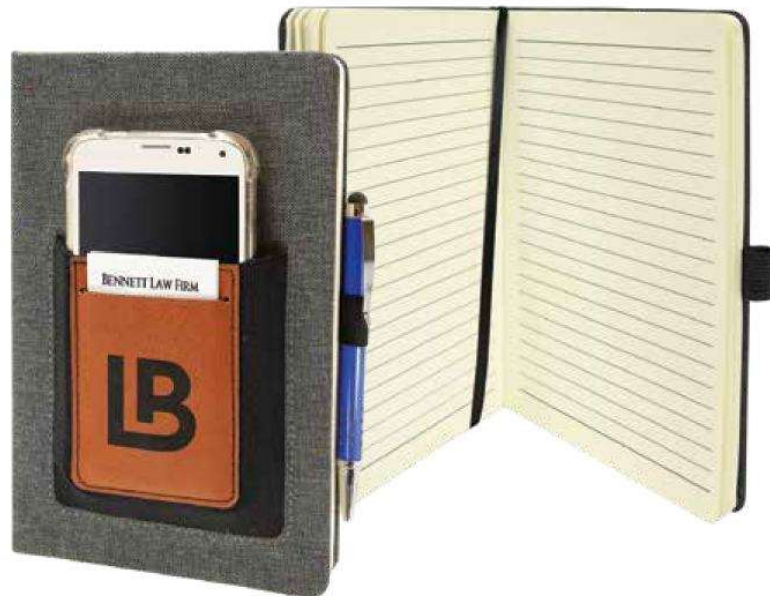

Canvas Journal with Cell Phone & Card Slot

Size: 5 1/4" x 8 1/4"

Phone Pouch Size: 3 3/4" x 4 1/2"

- GFT1225 - Gray with Gray
- GFT1226 - Gray with Black/Silver
- GFT1227 - Gray with Rawhide