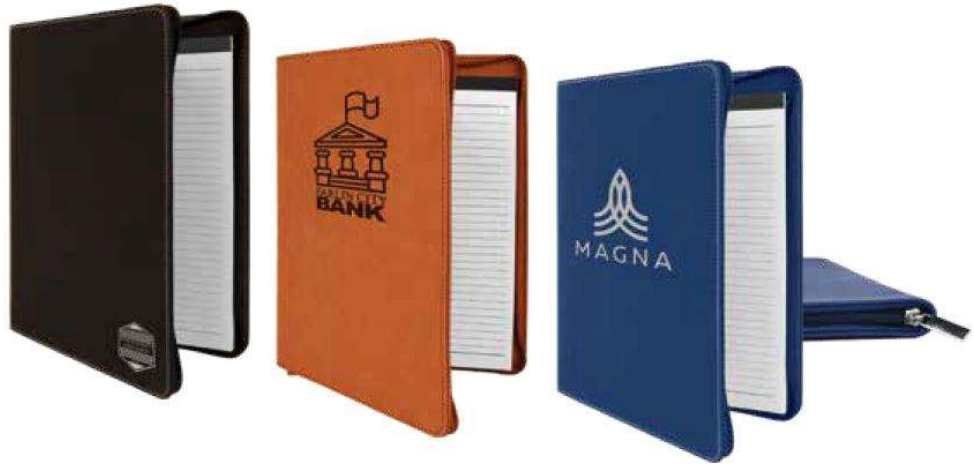

Premier *lasered leatherette*

The Ultimate in Recognition & Gifts

Portfolio with Zipper

Size: 9 1/2" x 12"

- GFT350 - Light Brown
- GFT351 - Dark Brown
- GFT352A - Black/Gold
- GFT353 - Rawhide
- GFT354 - Gray
- GFT355 - Blue/Black
- GFT356 - Rosé
- GFT357 - Pink
- GFT358 - Black/Silver
- GFT729 - Rustic/Gold
- GFT359 - Cork
- GFT808 - Teal
- GFT842 - Blue/Silver
- GFT885 - Bamboo
- GFT886 - White Marble
- GFT906 - Red

Portfolio

Size: 9 1/2" x 12"

- GFT185 - Light Brown
- GFT186 - Dark Brown
- GFT246A - Black/Gold
- GFT267 - Rawhide
- GFT346 - Gray
- GFT347 - Blue/Black
- GFT348 - Rosé
- GFT349 - Pink
- GFT612 - Black/Silver
- GFT706 - Rustic/Gold
- GFT784 - Cork
- GFT807 - Teal
- GFT841 - Blue/Silver
- GFT883 - Bamboo
- GFT884 - White Marble
- GFT905 - Red