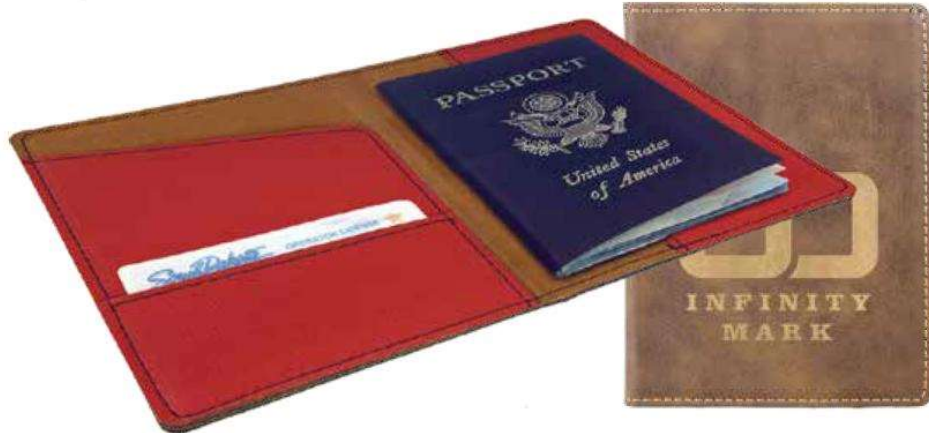

Premier Lasered Leatherette

The Ultimate in Recognition & Gifts

Passport Holder

Size: 4 1/4" x 5 1/2"

- GFT641 - Light Brown
- GFT642 - Dark Brown
- GFT643 - Black/Gold
- GFT644 - Rawhide
- GFT645 - Gray
- GFT647 - Rosé
- GFT648 - Pink
- GFT649 - Black/Silver
- GFT650 - Rustic/Gold
- GFT640 - Cork
- GFT810 - Teal
- GFT843 - Blue/Silver
- GFT887 - Bamboo
- GFT888 - White Marble
- GFT903 - Red