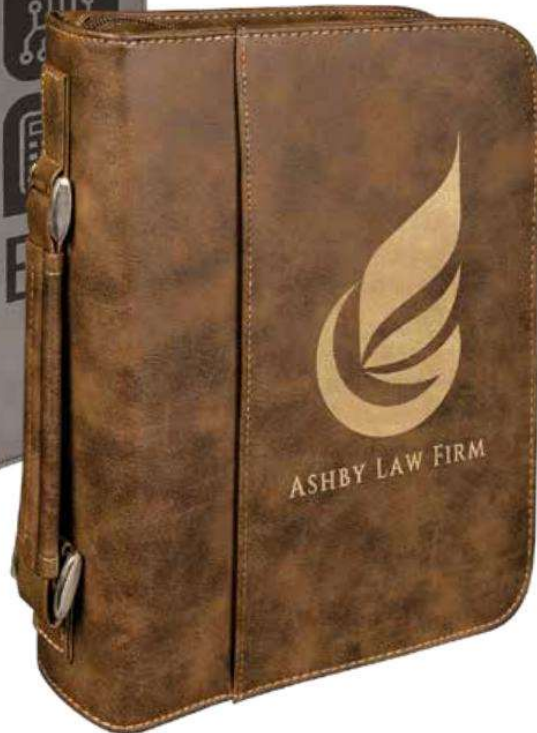

Double Pen Case

Size: 6 1/2" x 2"
With Magnetic Closure

- CS110 - Light Brown
- CS111 - Dark Brown
- CS113A - Black/Gold
- CS115 - Rawhide
- CS117 - Gray
- CS119 - Black/Silver
- CS131 - Rustic/Gold

Single Pen Case

Size: 6 1/2" x 1"
With Magnetic Closure

- CS108 - Light Brown
- CS109 - Dark Brown
- CS112A - Black/Gold
- CS114 - Rawhide
- CS116 - Gray
- CS118 - Black/Silver
- CS130 - Rustic/Gold

for color swatches see table of contents

Lasered leatherette

Book/Bible Cover with Handle & Zipper

Size: 6 3/4" x 9 1/4"

- GFT285 - Light Brown
- GFT286 - Dark Brown
- GFT287A - Black/Gold
- GFT288 - Rawhide
- GFT413 - Gray
- GFT290 - Pink
- GFT291 - Black/Silver
- GFT722 - Rustic/Gold
- GFT292 - Teal
- GFT293 - Blue/Silver
- GFT917 - Red