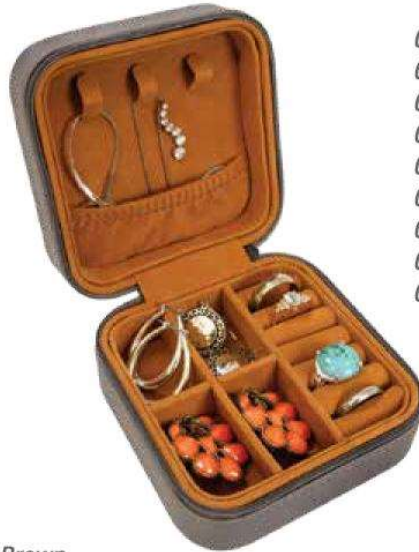

Travel Jewelry Boxes

Size: 4" x 4"

- GFT2300 - Dark Brown
- GFT2301 - Rawhide
- GFT2302 - Gray
- GFT2303 - Black/Silver
- GFT2304 - Pink
- GFT2305 - Teal
- GFT2306 - Blue/Silver
- GFT2307 - Rustic/Silver
- GFT2308 - Red