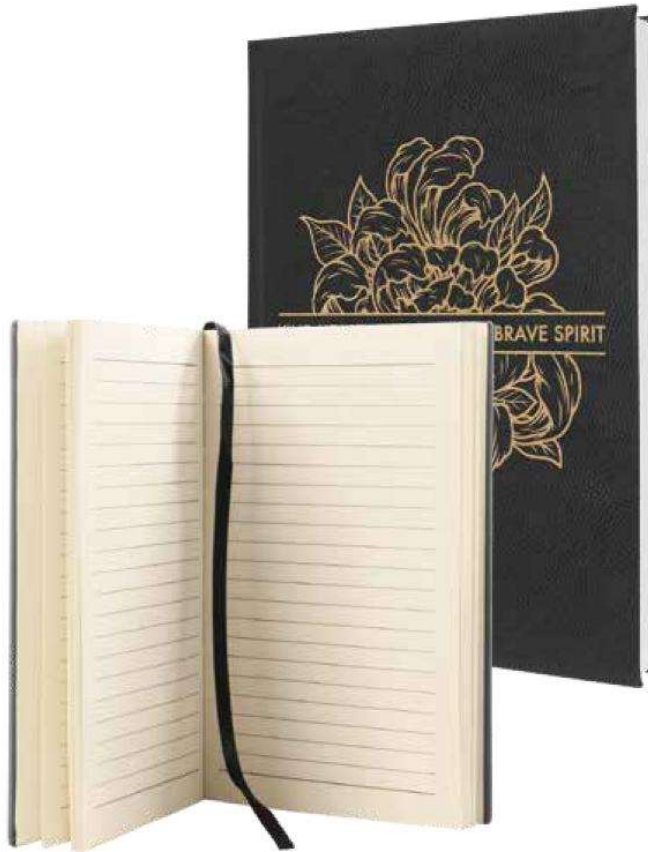

Lasered leatherette

Journal

Size: 5 1/4" x 8 1/4"

- GFT651 - Light Brown
- GFT652 - Dark Brown
- GFT653 - Black/Gold
- GFT654 - Rawhide
- GFT655 - Gray
- GFT657 - Rosé
- GFT658 - Pink
- GFT659 - Black/Silver
- GFT660 - Rustic/Gold
- GFT785 - Cork
- GFT809 - Teal
- GFT838 - Blue/Silver
- GFT877 - Bamboo
- GFT878 - White Marble
- GFT909 - Red