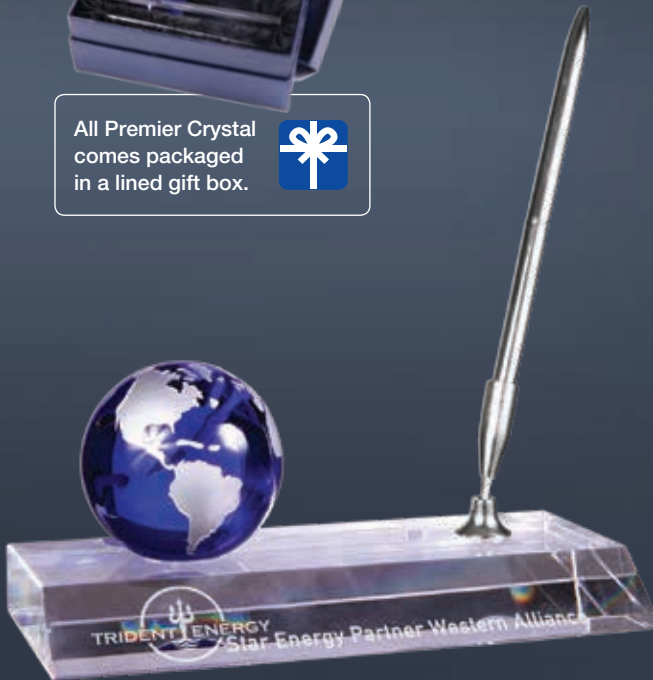

Achievement Recognized

achievement recognized

All Premier Crystal comes packaged in a lined gift box.

CRY7211

Globe Crystal

Part #	Size	Cost
CRY7211	7" x 3"	$90.00
CRY6532M	5"	$105.00
CRY6532L	6 1/2"	$185.00

Globe Crystal

Part #	Size	Cost
CRY037	3"	$50.00
CRY038	5 1/2"	$110.00

Globe Crystal

Part #	Size	Cost
CRY115	5 1/2"	$100.00
CRY114	4 1/2"	$65.00
CRY113	3 1/2"	$50.00