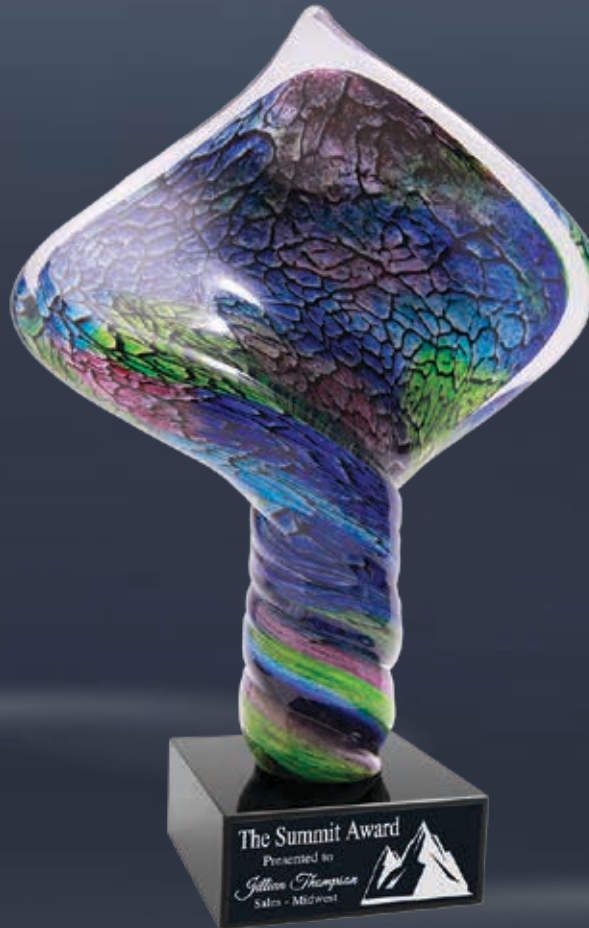

“Art enables us to find ourselves and lose ourselves at the same time.”

- Thomas Merton

AGS52

Handmade Blown Glass
Part #   Size   Cost
AGS51   14" $100.00

Handmade Blown Glass
Part #   Size   Cost
AGS52   13" $140.00

Handmade Blown Glass
Part #   Size   Cost
AGS54   12" $90.00