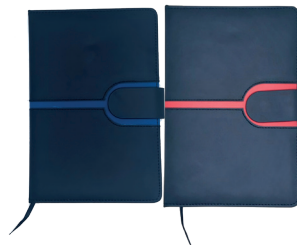

GS-01

Premium Gift Set

EN-02

A5 Size Natural Stationery set

EN-03

Recyled Natural Notebook
with Touch stylus Pen

EN-04

A5 Size Cork Notebook
with cork pen

EN-05

A6 size Recyled Natural Notepad with
Touch Stylus Pen

NB-BN

Bamboo Notebook

PUNB-PBBL

Premium Notebook with magnetic
lock strap

PUNB-PBR

PUNBF