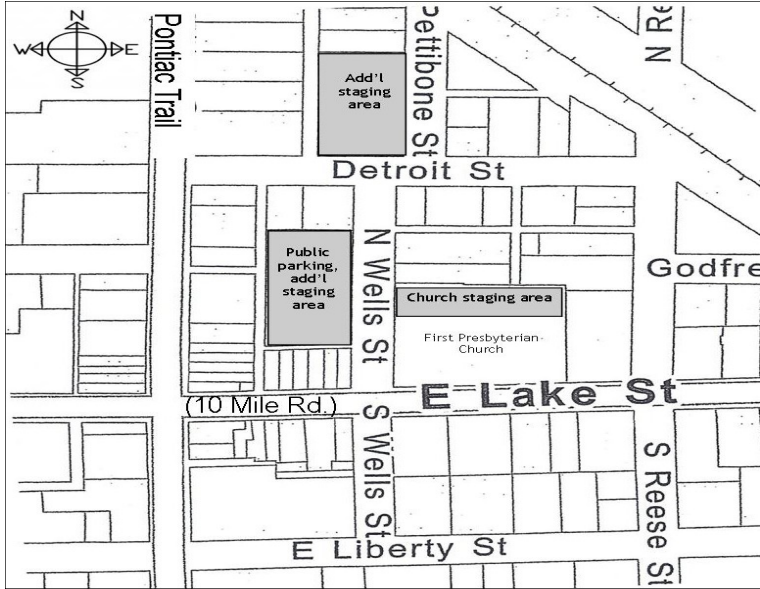

# 6th Annual South Lyon Lake Street Cruise-In Motorfest

Streets close at: 6:00am  
 Registration and Parking: 7:00am to 10:30am  
 Awards: 4pm at Magic Bus band shell  
 Streets open at: 6:00pm

Location: Downtown South Lyon, MI  
 Date: Saturday, July 27, 2024  
 Vehicle Staging: First Presbyterian Church parking lot

Make Checks payable to Lake Street Cruise-In and mail with registration form below to:

**Lake Street Cruise-In**  
 25701 McCrory Lane  
 South Lyon, MI 48178

For general questions, call Louis Carnevale at 734-223-0398 or email dkcook51@yahoo.com  
 (All calls or emails will be returned within 48 hours)

All vehicles (pre-registered or not) must move through the check in/registration area on N Wells Street and Lake Street

**NO early parking on Pontiac Trail, East Lake Street, and Wells Street.**