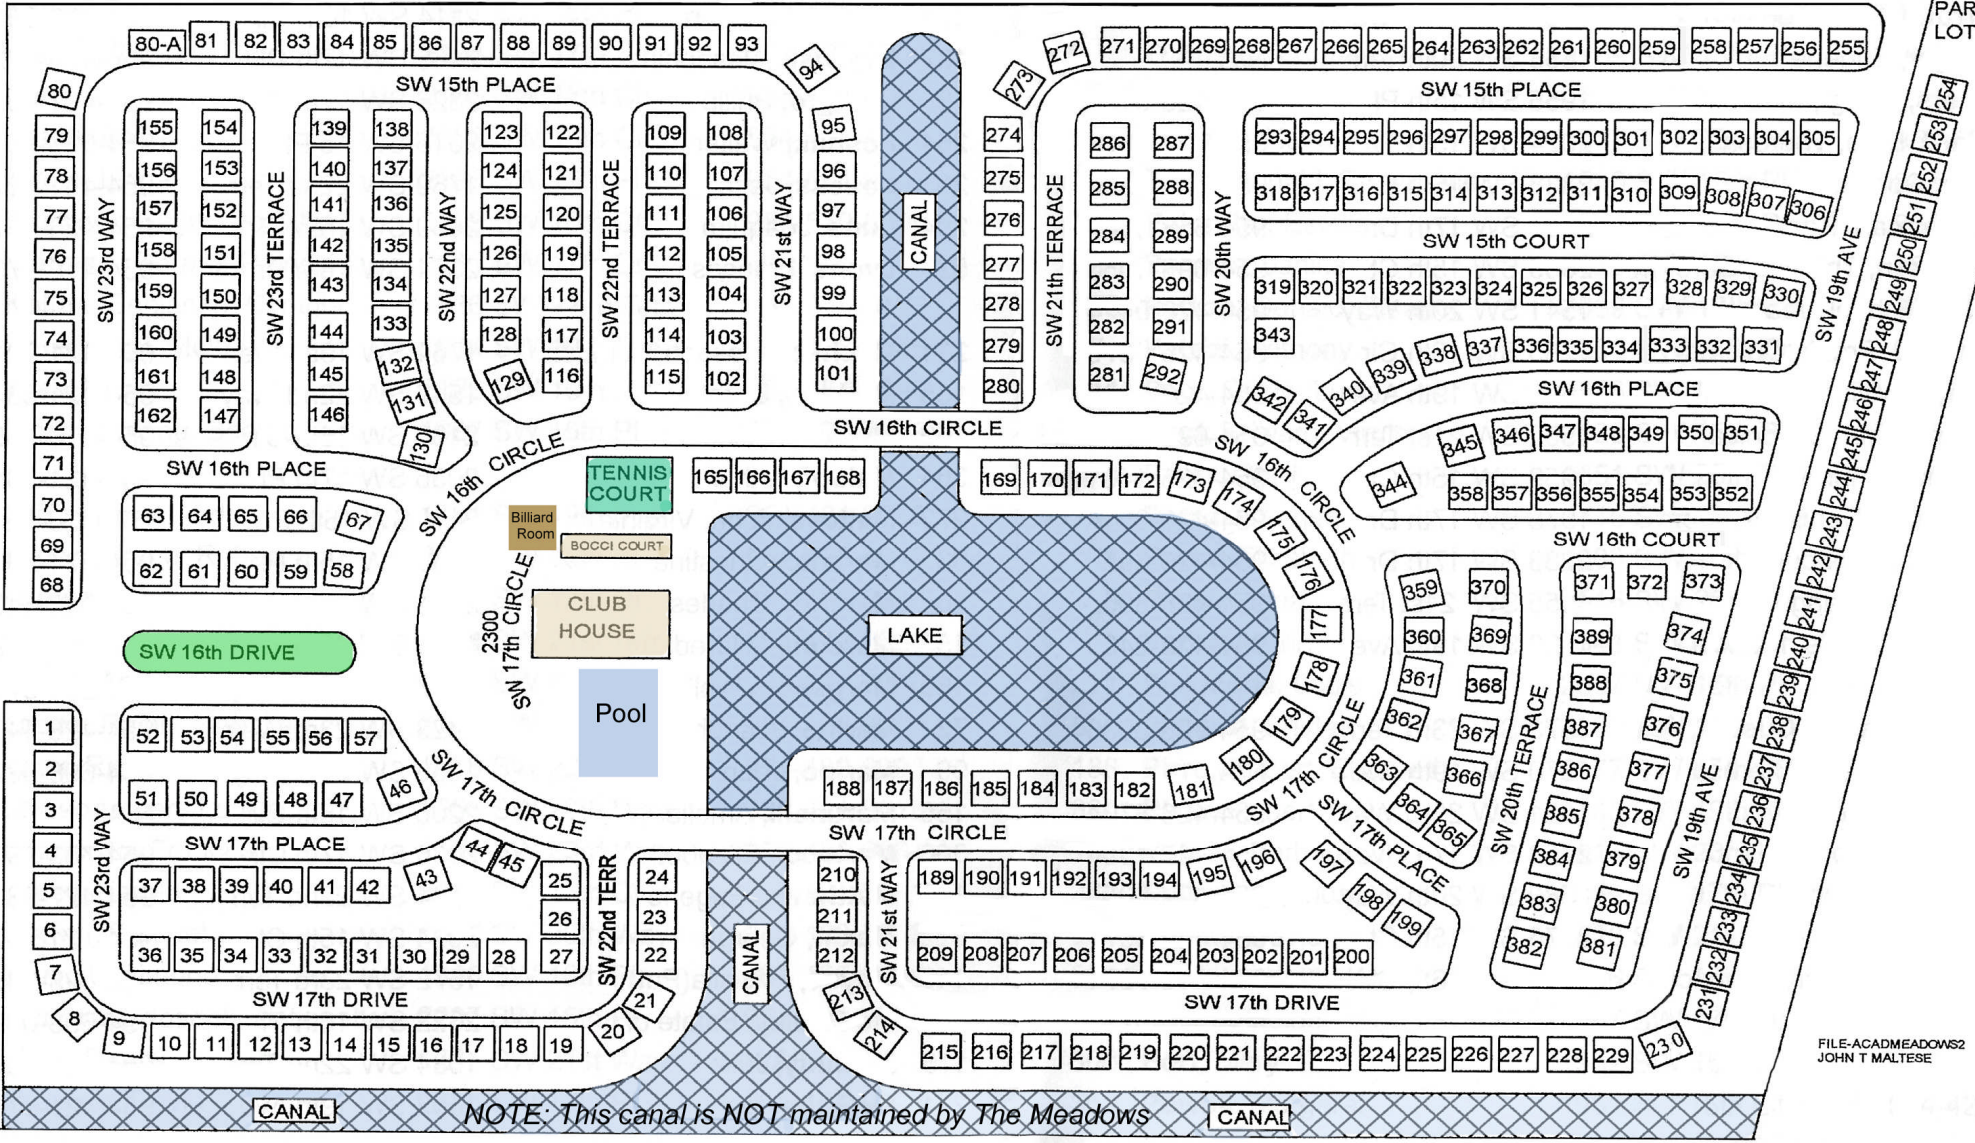

MILITARY TRAIL

MILITARY TRAIL

SW 15th STREET

PARKING LOT

FILE-ACADMEADOWS2  
JOHN T. MALTESE