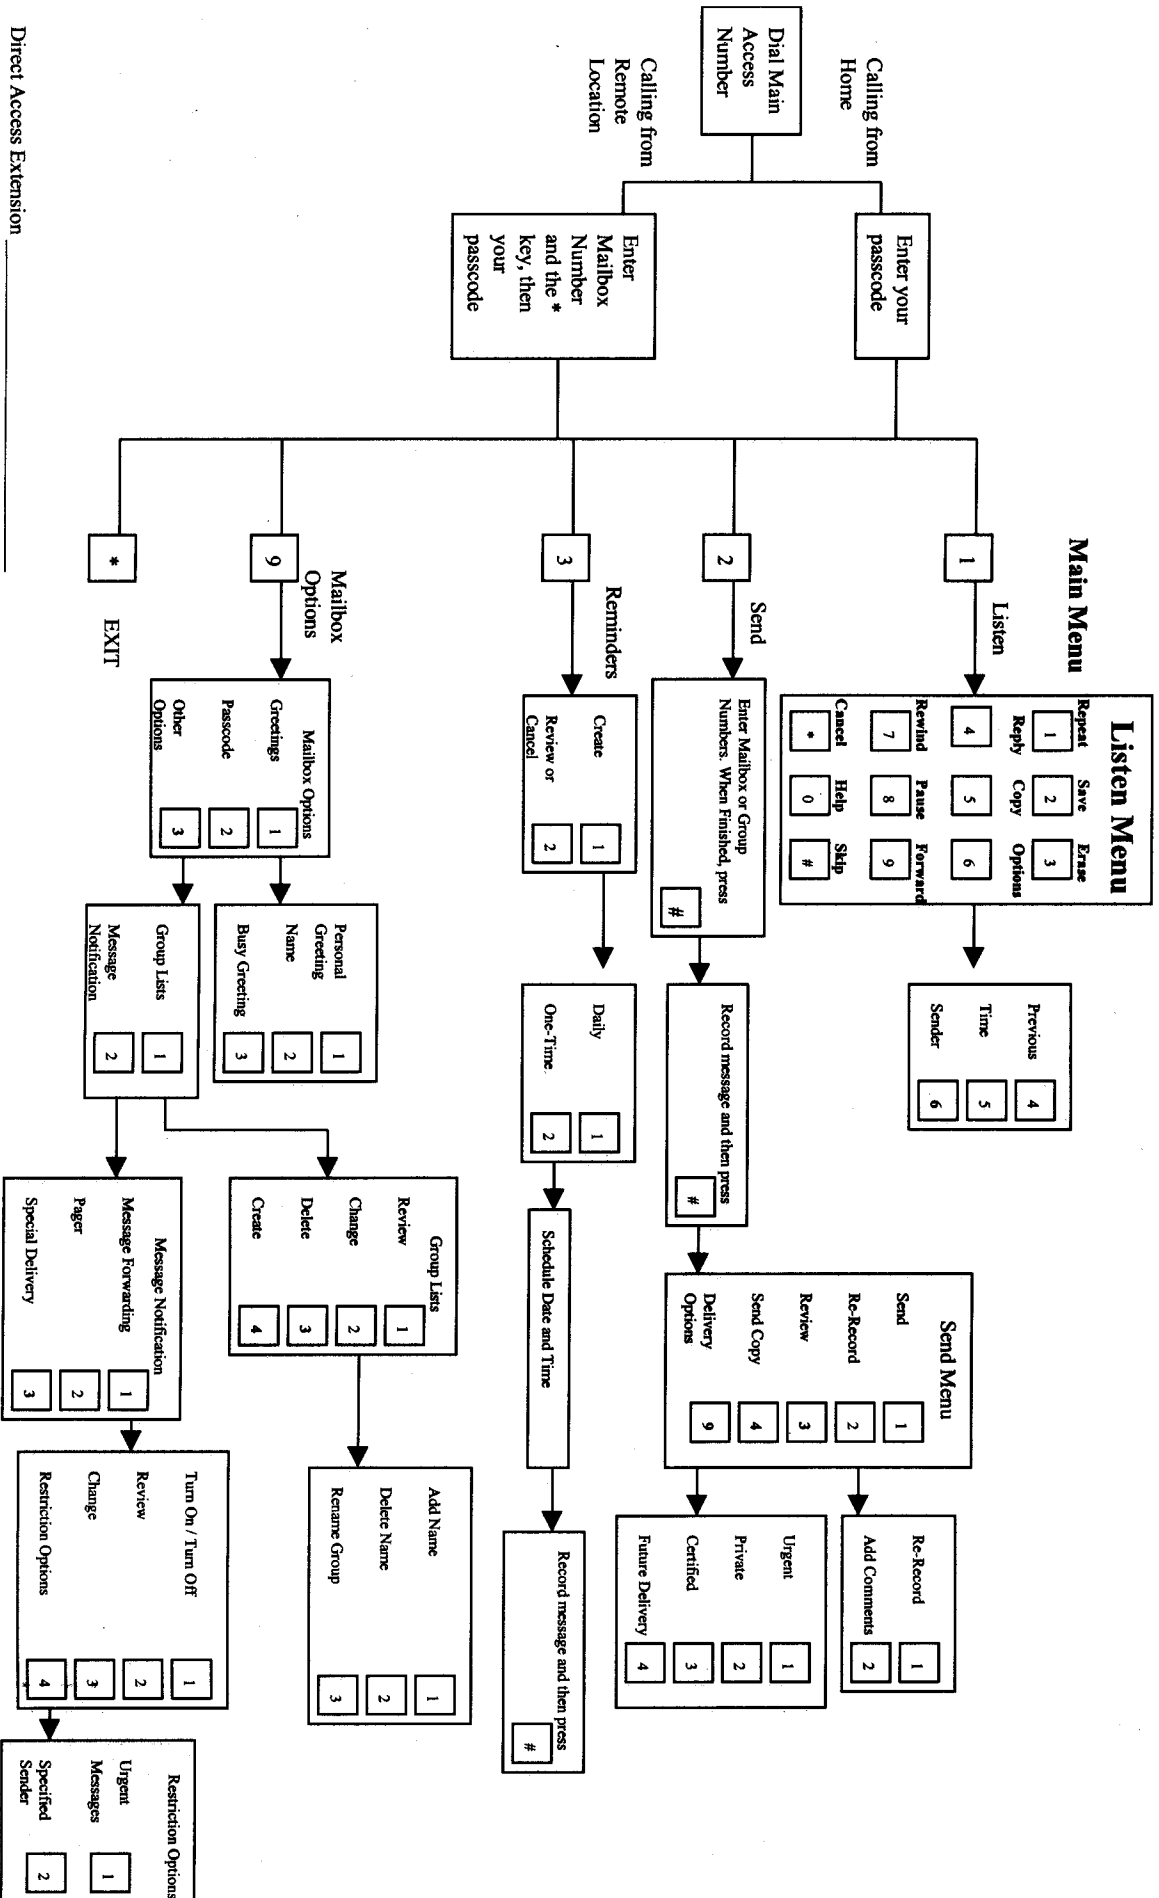

Overview Map

Direct Access Extension _____

Off-Site Direct access number _____

Guest access extension _____

FD. Over

PL: Ruds

OCTEL AT - A - GLANCE

ATTENTION: ARUN

Figure 2: Voicemail Subscriber Menu

Copyright ©2000 TELOS Technology Inc. The information presented in this document is the confidential property of TELOS Technology Inc. and cannot be copied or disclosed without prior written authorization from TELOS Technology Inc. TELOS Technology Inc. reserves the right to change specifications without notice.