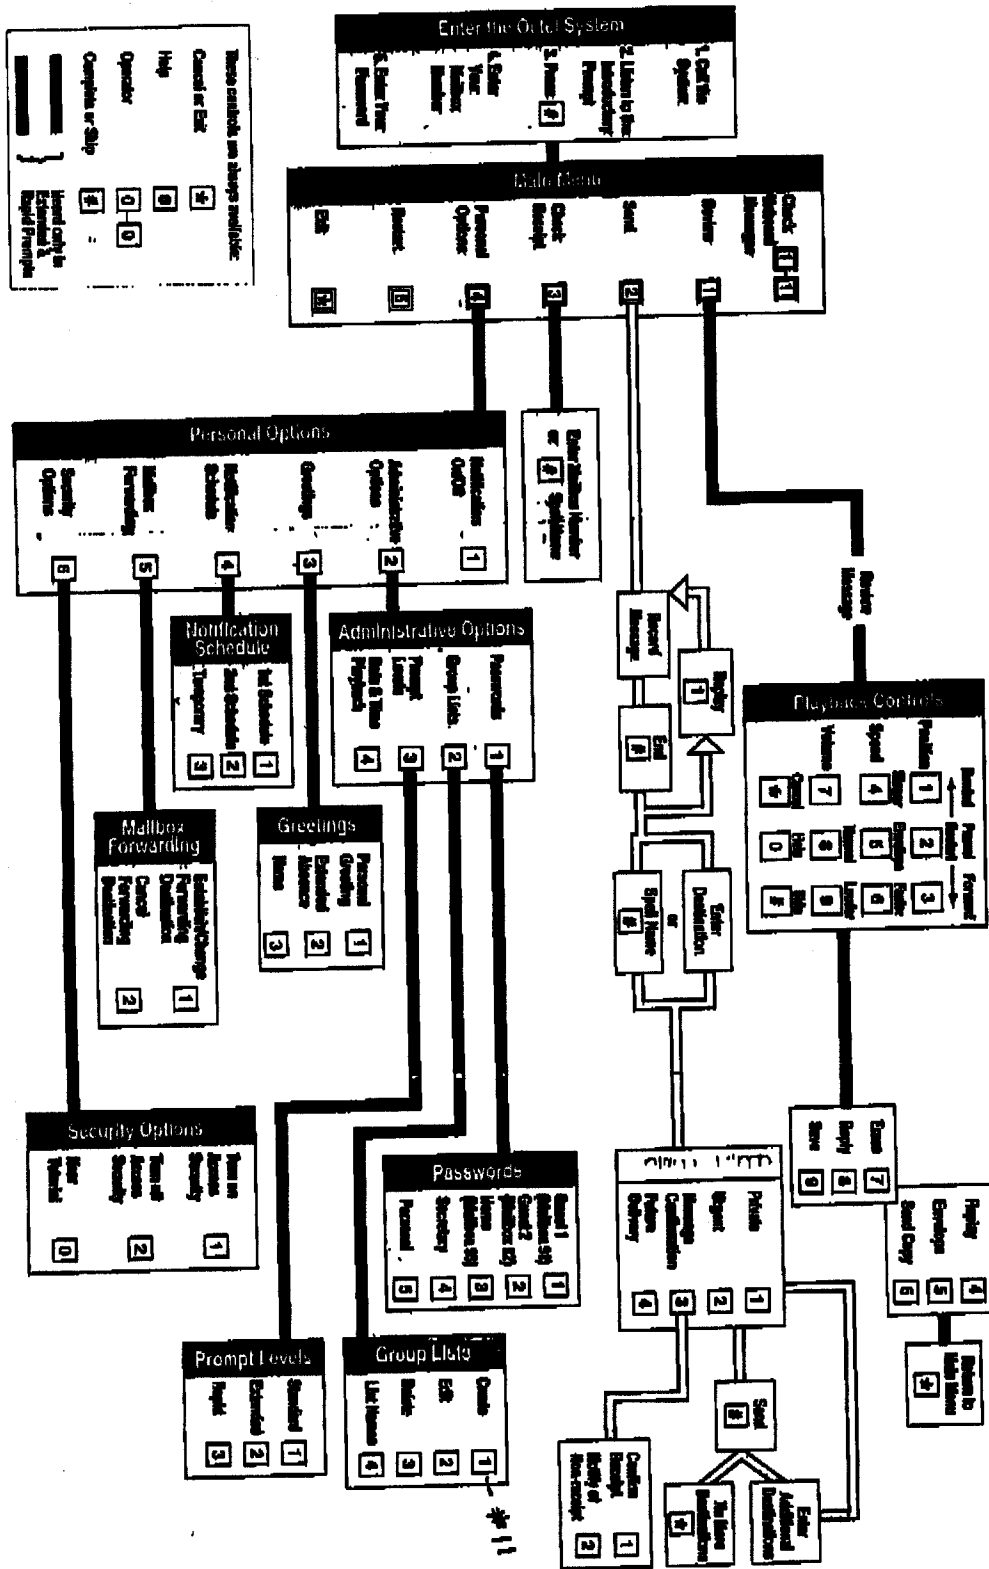

Overview Map

Direct Access Extension _____

Off-Site Direct access number _____

Guest access extension _____

FD. Over

PL: Ruds

OCTEL AT - A - GLANCE

ATTENTION: ARUN

Figure 2: Voicemail Subscriber Menu

Copyright ©2000 TELOS Technology Inc. The information presented in this document is the confidential property of TELOS Technology Inc. and cannot be copied or disclosed without prior written authorization from TELOS Technology Inc. TELOS Technology Inc. reserves the right to change specifications without notice.