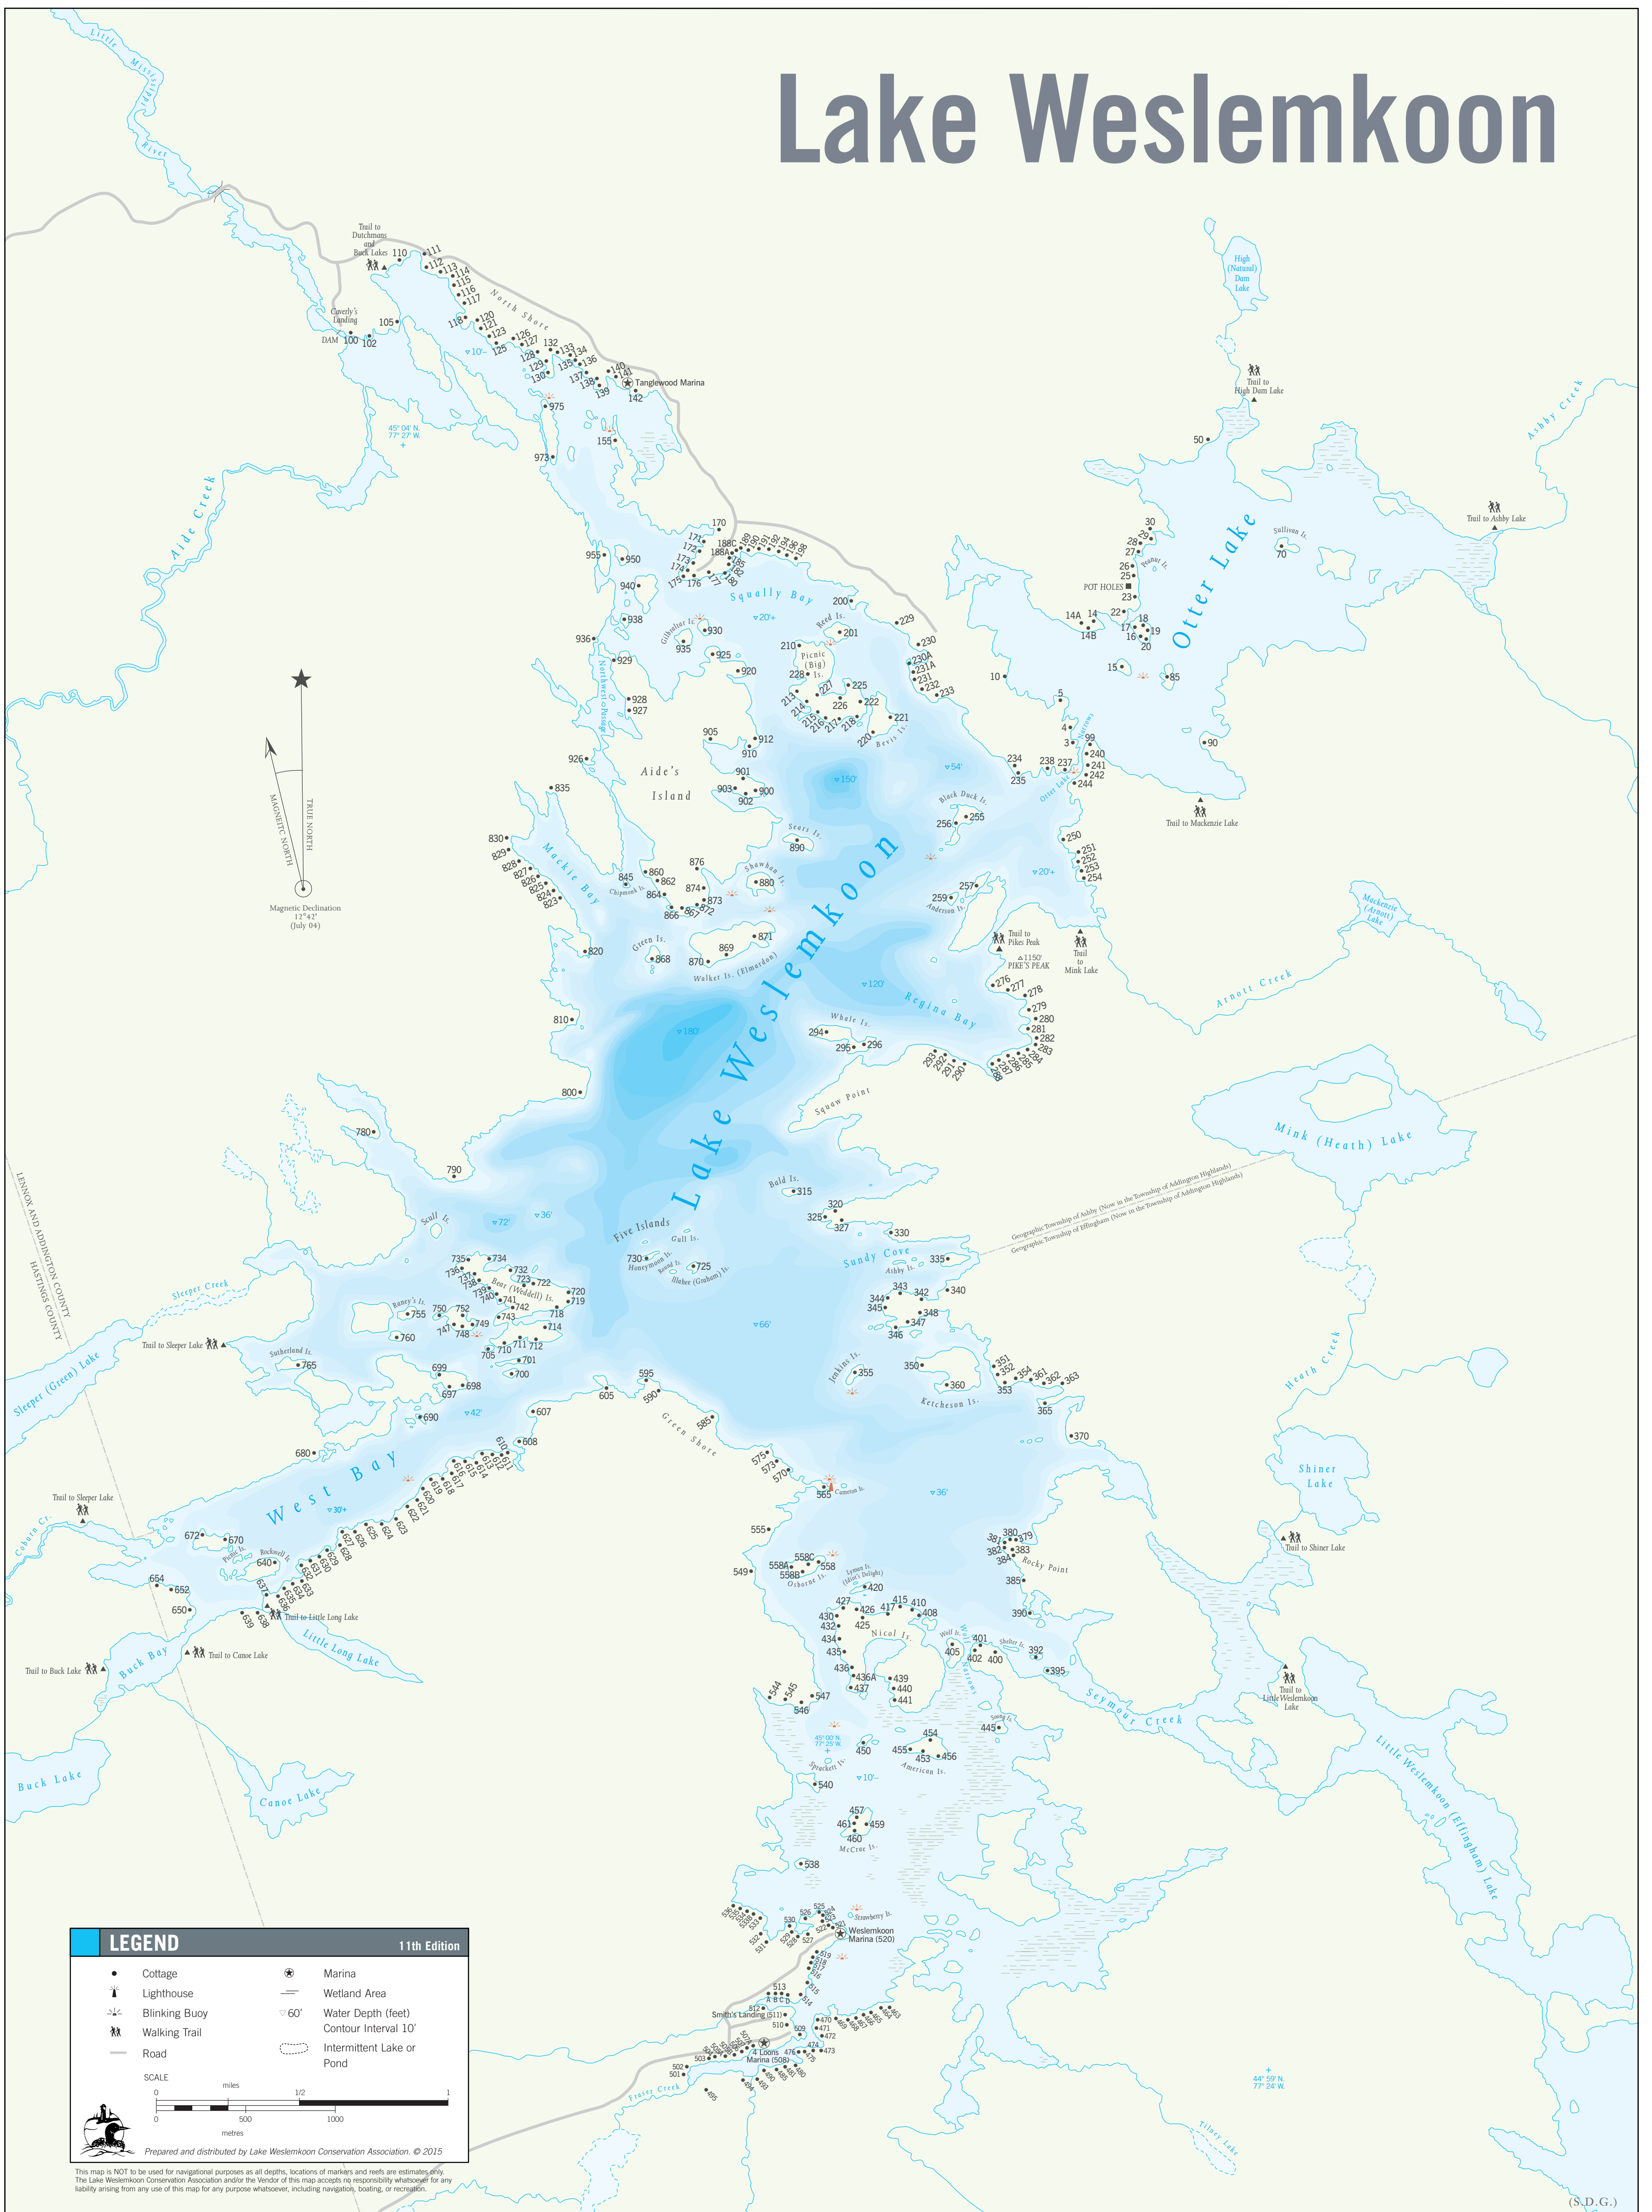

Lake Weslemkoon

LEGEND 11th Edition

• Cottage	⚓ Marina
⚓ Lighthouse	▨ Wetland Area
⚓ Blinking Buoy	▽ 60' Water Depth (feet)
⚓ Walking Trail	— Contour Interval 10'
— Road	⊖ Intermittent Lake or Pond

SCALE

0 1/2 1
0 500 1000
metres

Prepared and distributed by Lake Weslemkoon Conservation Association. © 2015