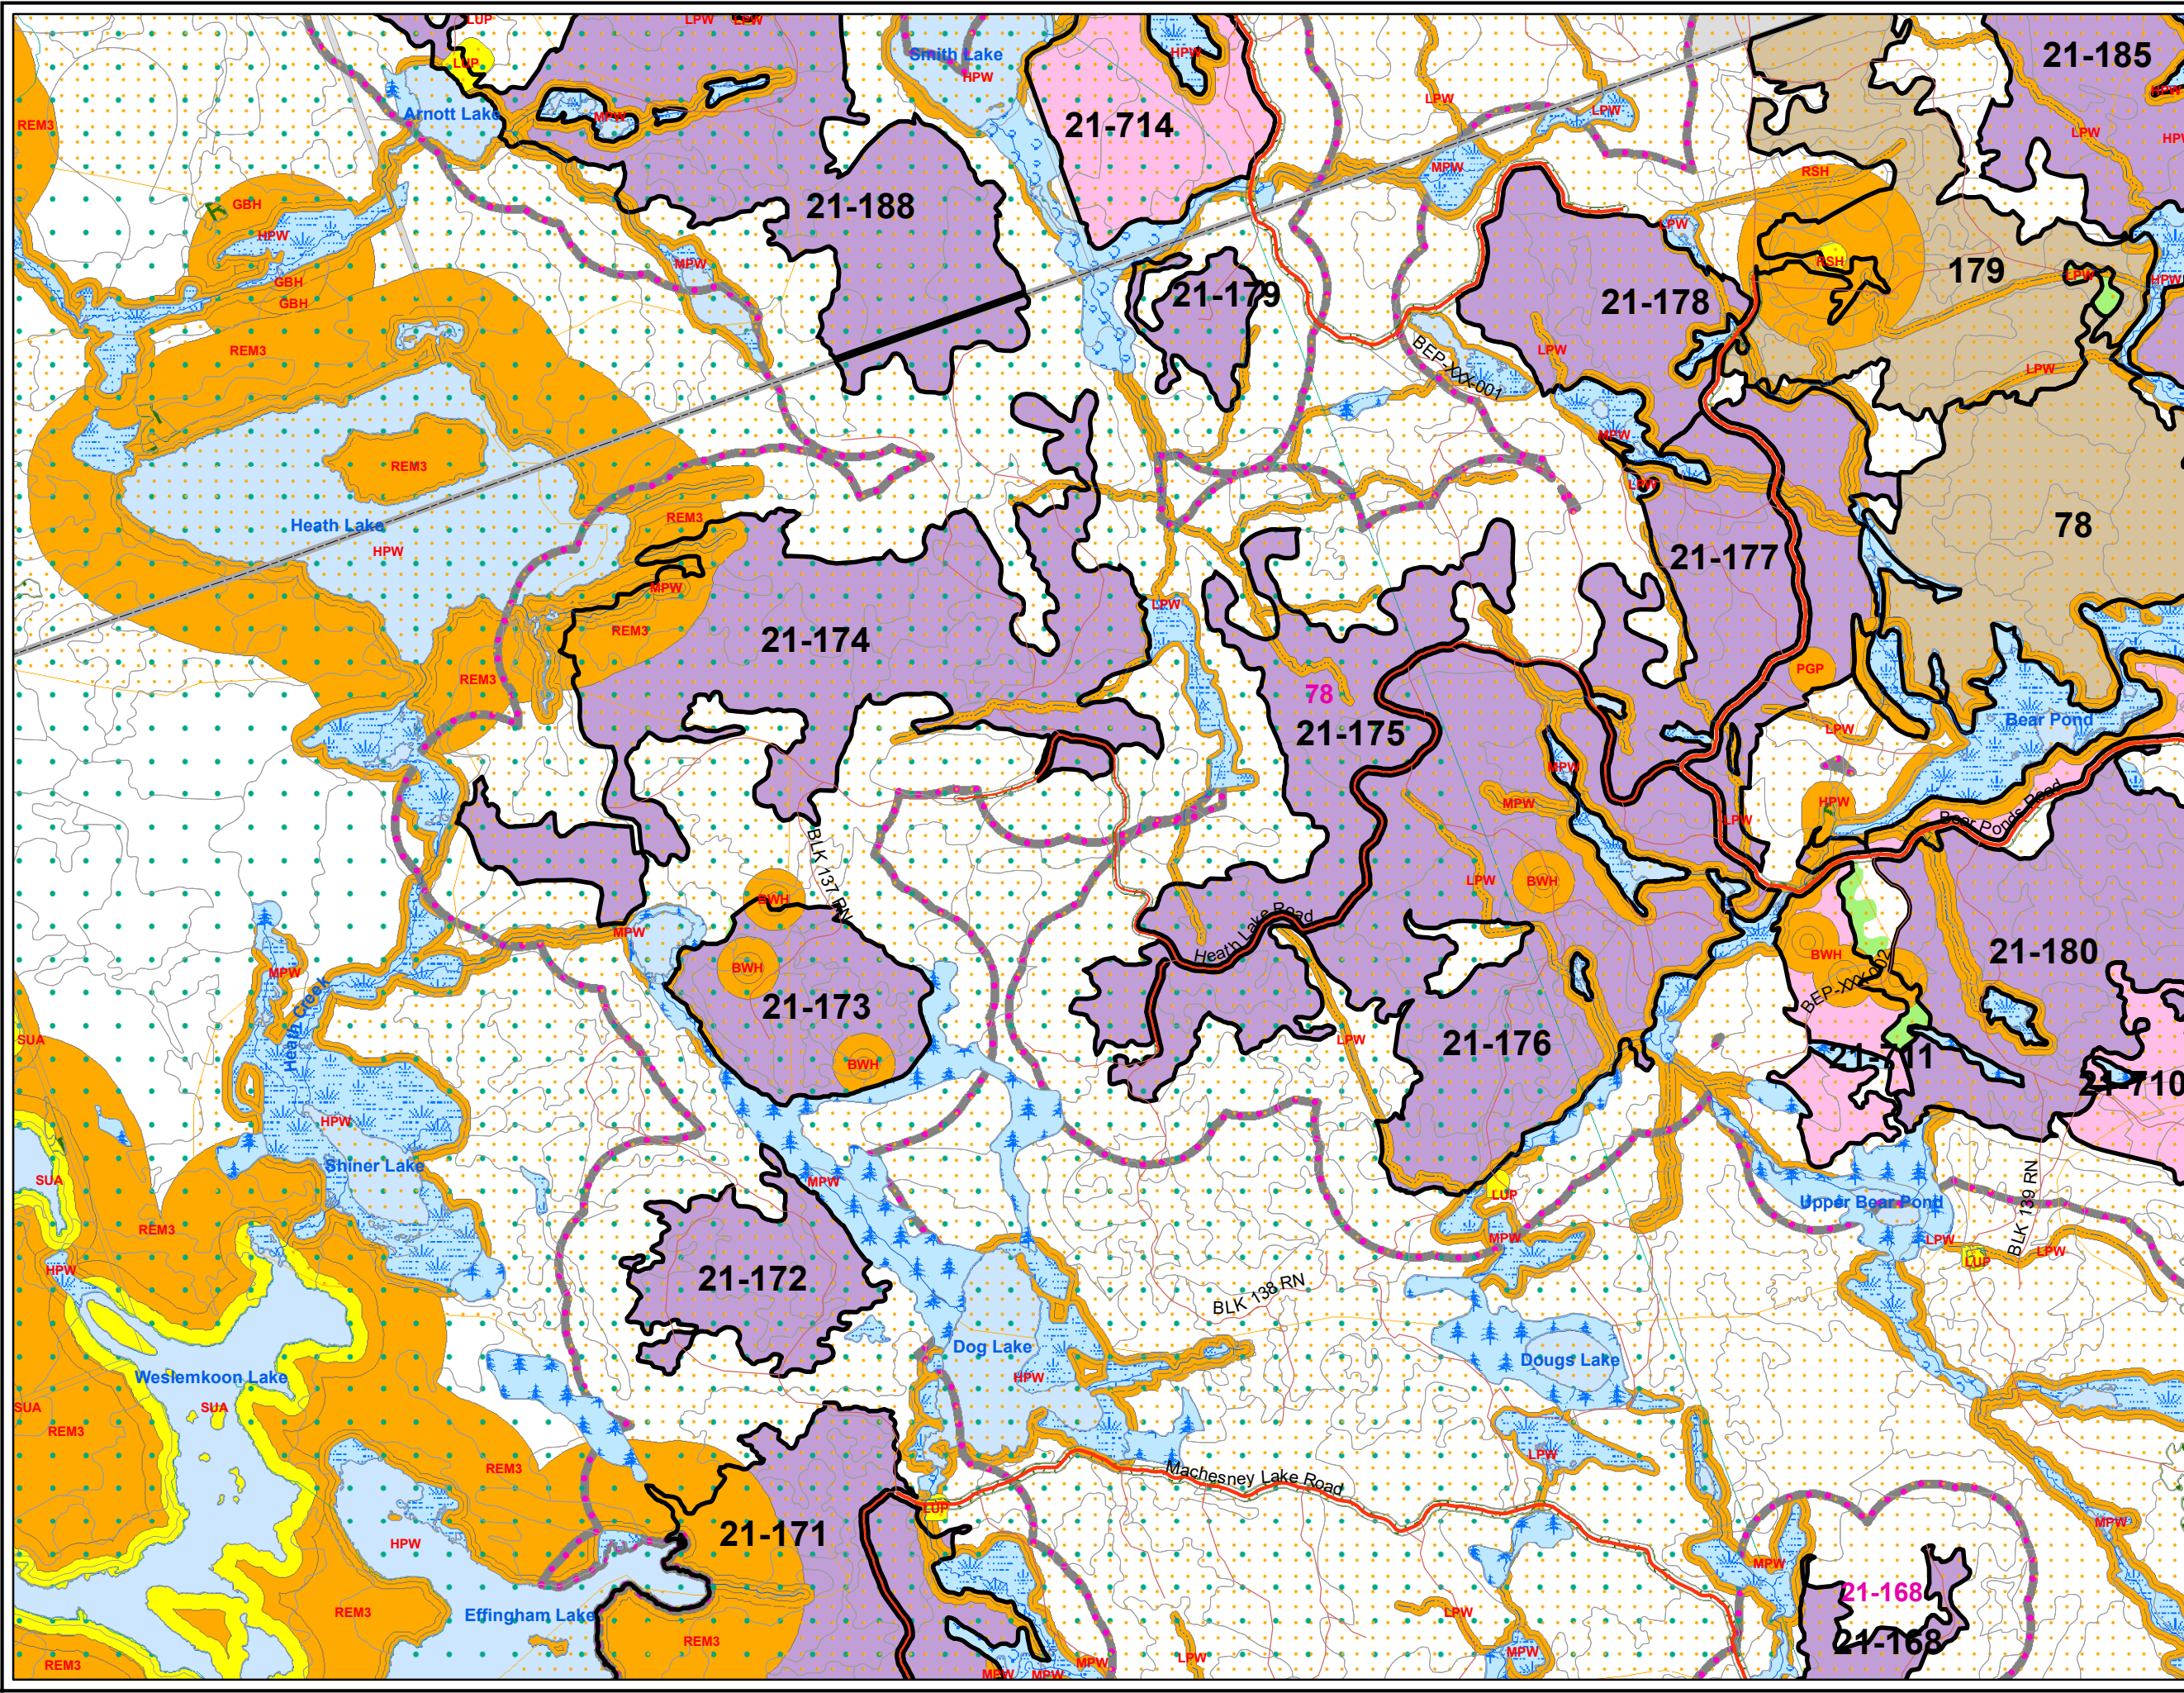

Map 21-172
Mazinaw-Lanark Forest
 2021 - 2031
Forest Management Plan
Areas Selected for Operations

- Highway
- Primary Roads
- Branch Roads
- Operational Road
- Other Roads
- Transmission Lines
- Railway
- Permanent Streams
- Intermittent Streams
- Management Unit Boundary
- Township Boundary
- Stand Boundary
- Brush & Alder
- Treed Muskeg
- Open Muskeg
- DAL
- Grassland
- Rock
- UCL
- Operational Road Boundaries
- Primary Road Corridor
- Branch Road Corridor
- Wood Storage Yard
- Aggregate Extraction Areas
- Lakes & Rivers
- Reserve
- Modified
- Regular Harvest
- Contingency Harvest
- Bridging Harvest
- Eligible Renewal & Tending Areas
- Tree Improvement Area
- Madawaska Highlands Land Use Area
- Deer Management Zones
- Moose Management Zones
- Enhanced Management Area
- Private Land
- Parks & Conservation Reserves
- Communities