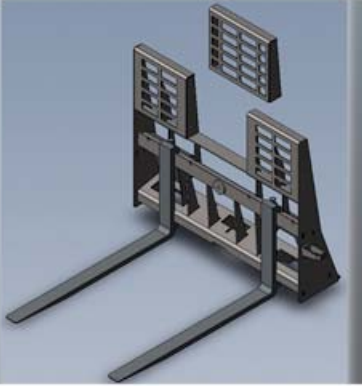

Excavator Attachments & Couplers

Excavator & Backhoe THUMBS

- BRUTE Rigid Option
- PowerBRUTE Hydraulic
- Linkage & Non-Linkage
- Hoe Clamp (Non-Hyd)
- StickGrip Arm Gripper
- Most Makes & Models Up To 100,000-lbs

Excavator & Backhoe RAKES

- Severe Duty Built
- Great for Demo and Material Handling
- Most Makes & Models Up To 100,000-lbs

Excavator & Backhoe HYD TILT Bucket

- 45-Deg Both Directions
- Double Acting Cylinders
- Induction Hardened Pins

Excavating / Trench Safety / Construction / Demolition / Landscaping / Industrial

PREMIER

Augers & Skid Steer Attachments

Hydraulic Augers

- Skid Steer Mounts
- MT & Mini Mounts
- Excavator Mounts
- Tractor Mounts
- Auger DIA's: 6" - 48"
- Earth Anchor Drivers

Fork Sets

- Skid Steer Mount
- MT, Mini Mounts
- Tractor Mounts
- Tines: 2,000-8,000-lb

Bale Spears

- Many Tine Options

AMBUSER Land Clearing

- HD Skid Steer Mount
- Mower Option
- Brush Cutter Option
- HD Brush Cutter/ Land Clearing Option