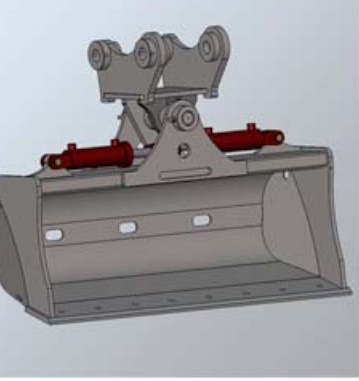

Excavator Attachments & Couplers

Excavator & Backhoe THUMBS

- BRUTE Rigid Option
- PowerBRUTE Hydraulic
- Linkage & Non-Linkage
- Hoe Clamp (Non-Hyd)
- StickGrip Arm Gripper
- Most Makes & Models Up To 100,000-lbs

Excavator & Backhoe RAKES

- Severe Duty Built
- Great for Demo and Material Handling
- Most Makes & Models Up To 100,000-lbs

Excavator & Backhoe HYD TILT Bucket

- 45-Deg Both Directions
- Double Acting Cylinders
- Induction Hardened Pins