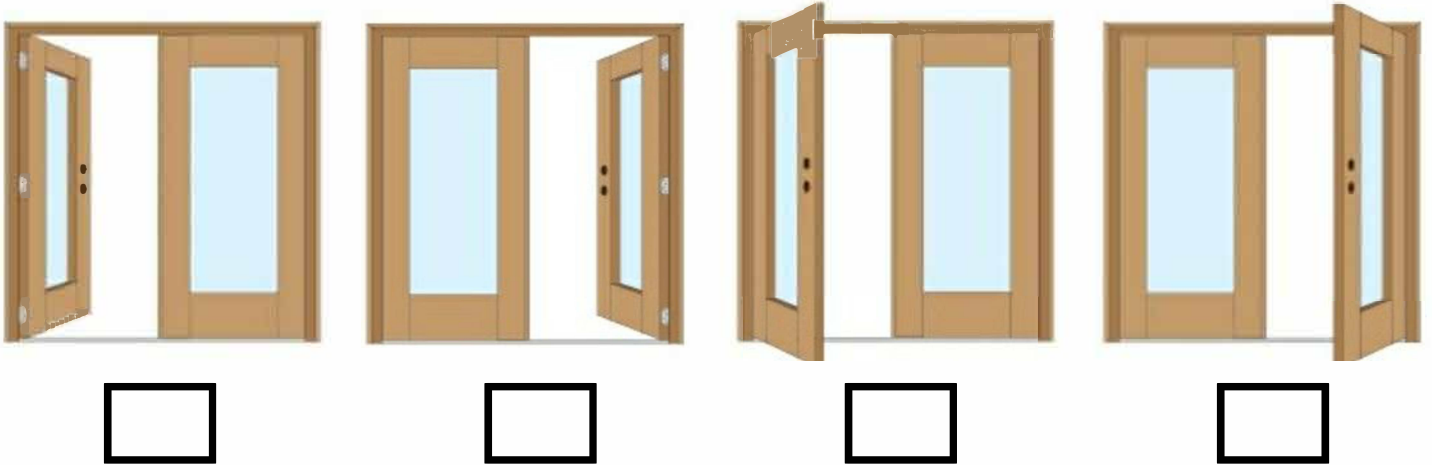

Double Pre-Hang Sheet

Swing Type

(Viewed From Outside Door Entry)

Left Hand In-swing Right Hand In-swing Left Hand out-swing Right Hand out-swing

Exterior Height *or* Interior Height

(Outside Unit Height)

81 1/2 (80" Door) 81 1/4 (80" Door)

85 1/2 (84" Door) 85 1/4 (84" Door)

97 1/2 (96" Door) 97 1/4 (96" Door)

Other: _____ Other: _____

Jamb Size

4-9/16"

4-3/4"

5-1/4"

6-5/8" (+ \$50)