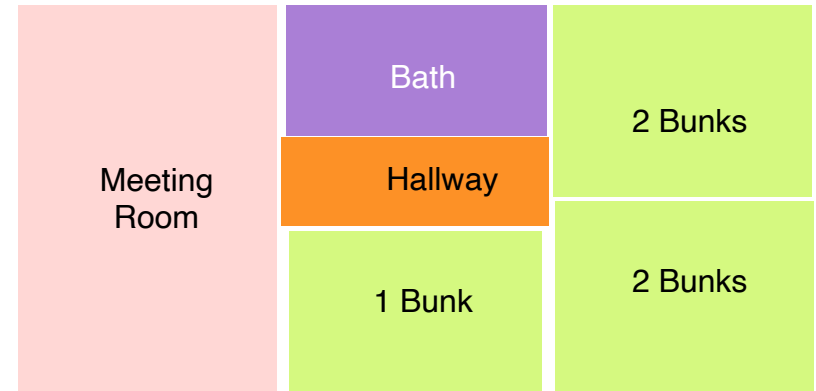

Ataloa Village Floor Plan

Ataloa Cabin 1-2-3

Summary:
3 Bedrooms
1 Bathroom
Total Beds: 12

Ataloa Cabin 4

Summary:
Wheelchair accessible
3 Bedrooms
1 Bathroom
Total Beds: 10 Beds

Ataloa Cabin 8-9

Summary:
1 Bathroom
3 Bunk Beds
Total Beds: 6

Ataloa Cabin 7-10

Summary:
1 Bathroom
2 Bunk Beds
1 Full Bed
Total Beds: 5