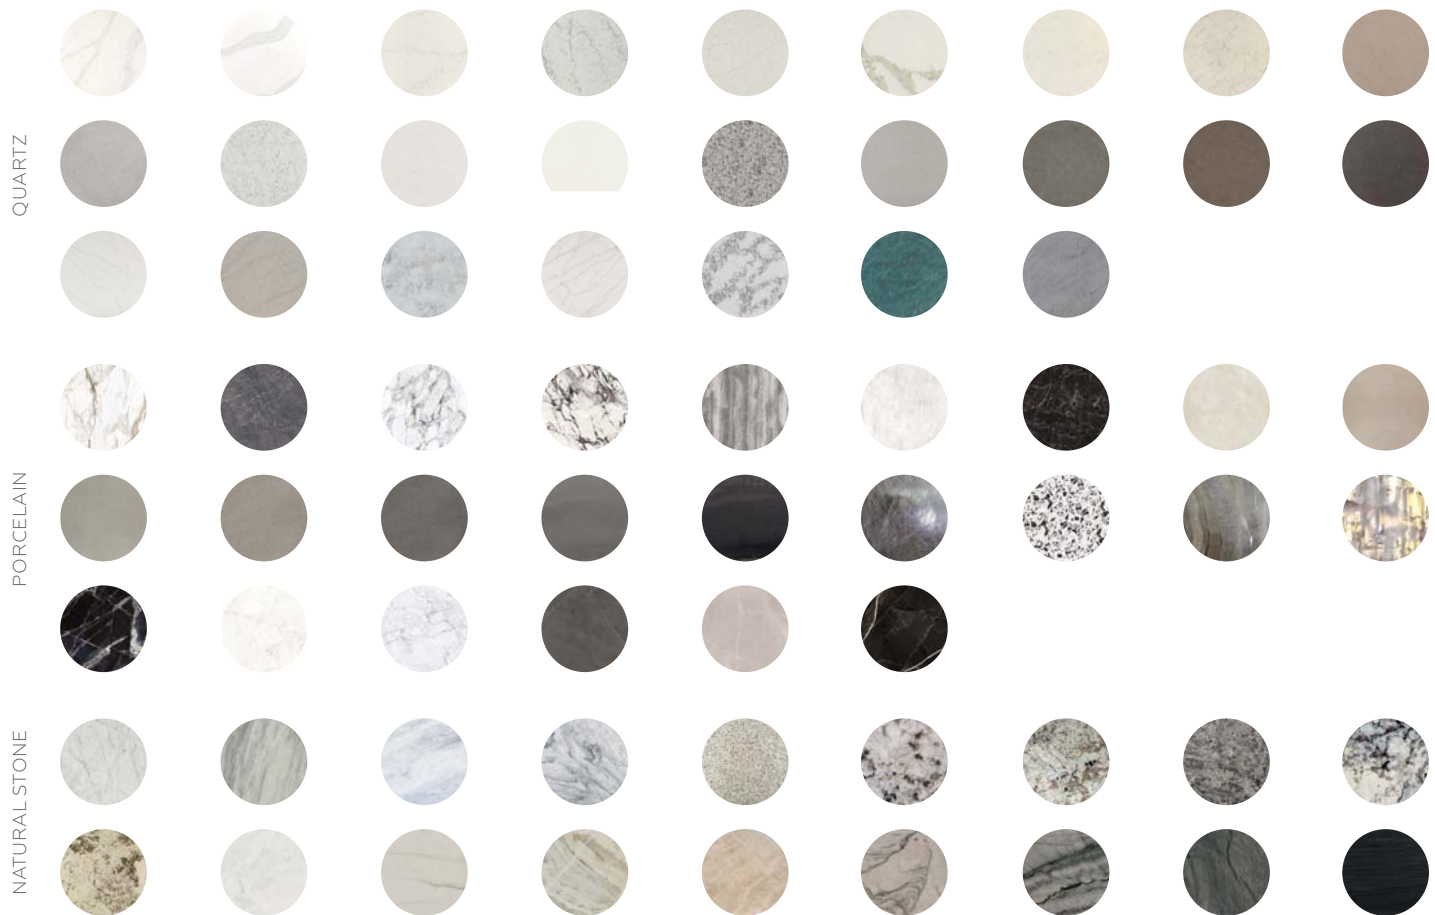

## COLORS

AVAILABLE FINISHES: MATTE | POLISHED | GLOSSY | SEMI-GLOSS | HONED | LEATHER TEXTURED