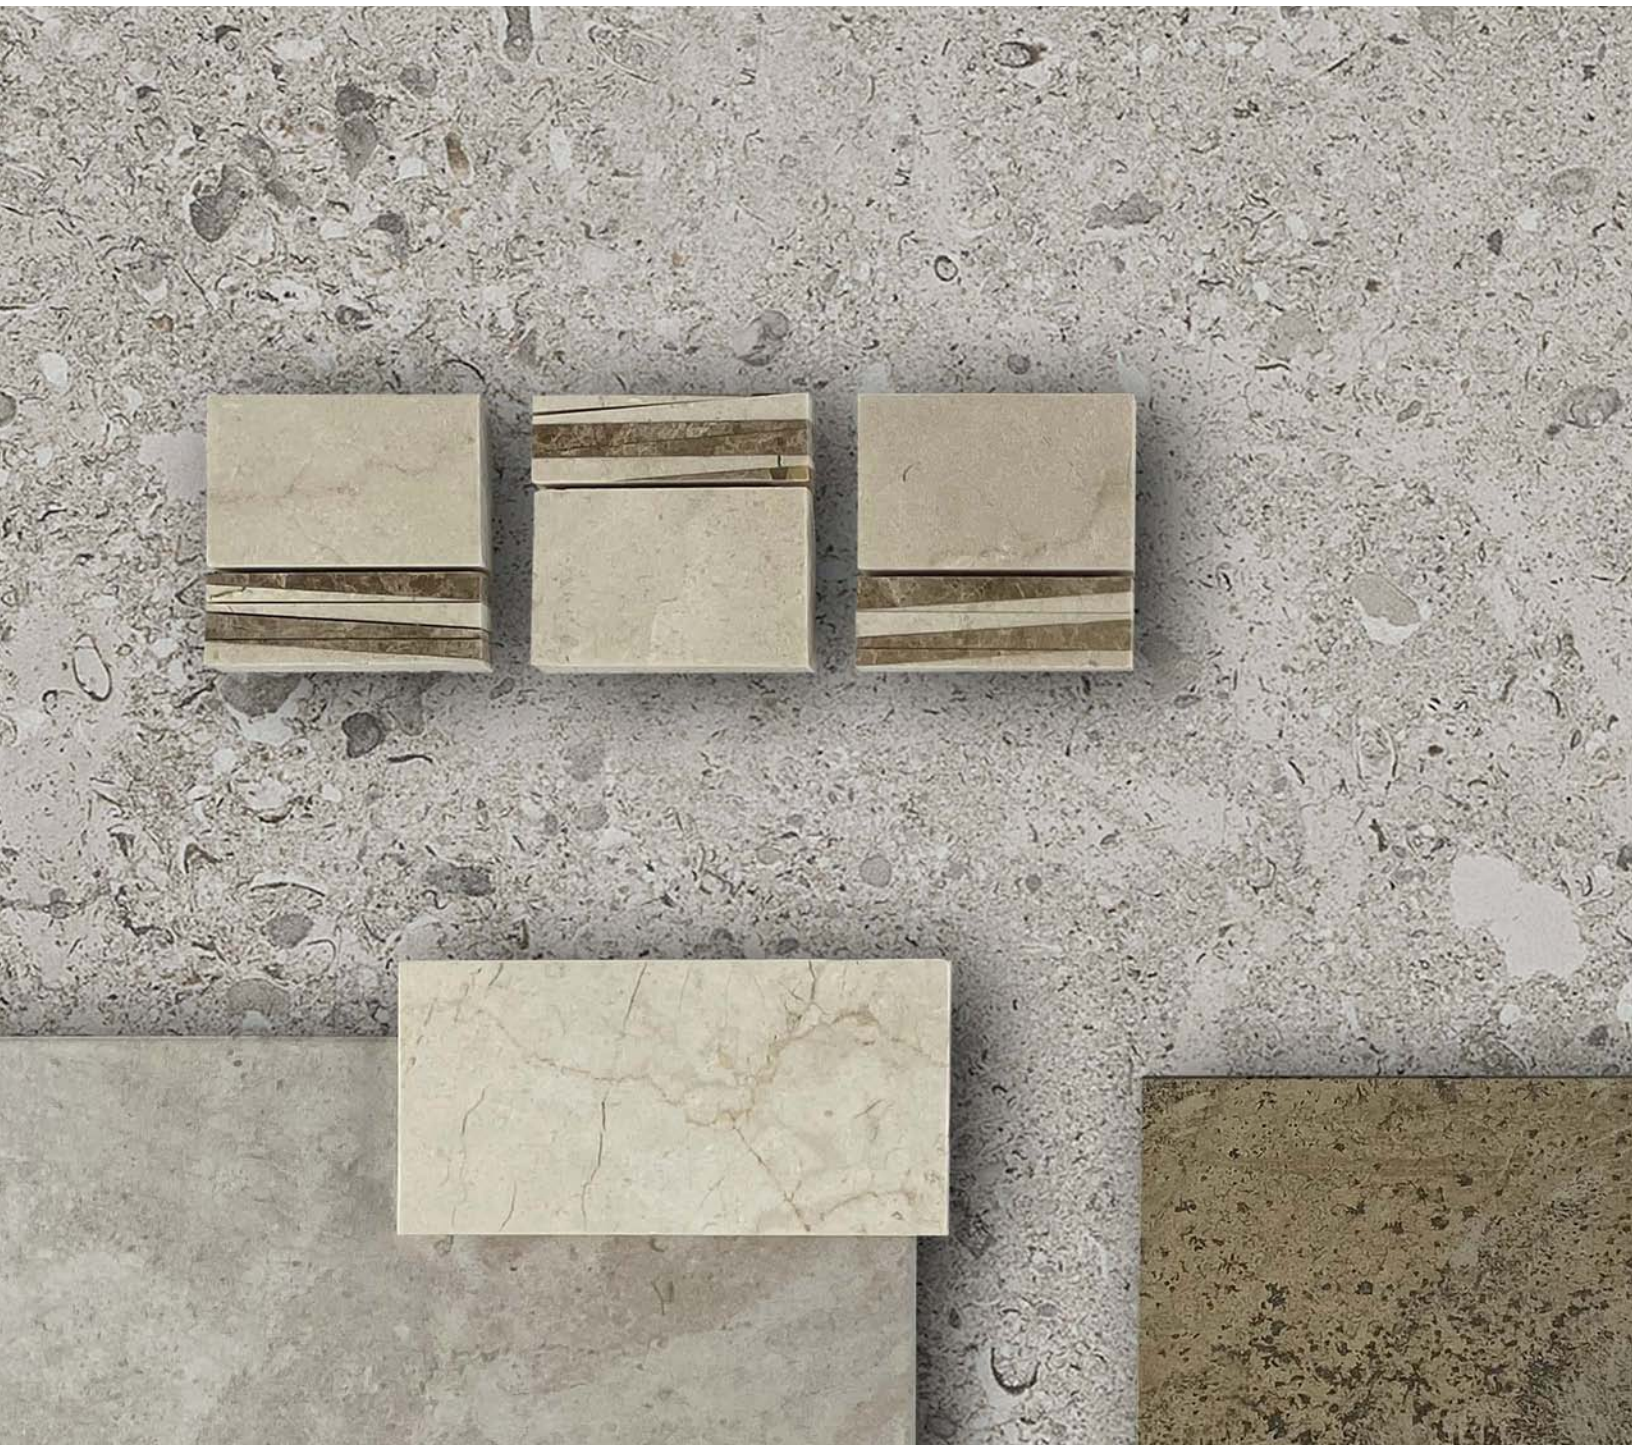

DESIGNING WITH