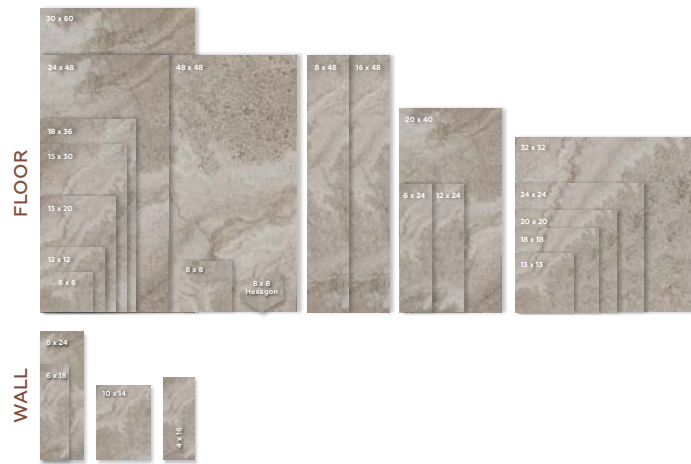

SIZES & SHAPES

AVAILABLE IN MULTIPLE LENGTHS & WIDTHS + UNFORGETTABLE SHAPES!

THE FREEDOM TO TRANSCEND BOUNDARIES

CREATE BEAUTIFUL SEAMLESS DESIGNS INDOOR TO OUTDOOR WITH STEPWISE™ PRODUCTS.

50% MORE SLIP RESISTANT THAN ORDINARY TILE*

All Style. No Slips.

FEATURING

StepWise™ Technology