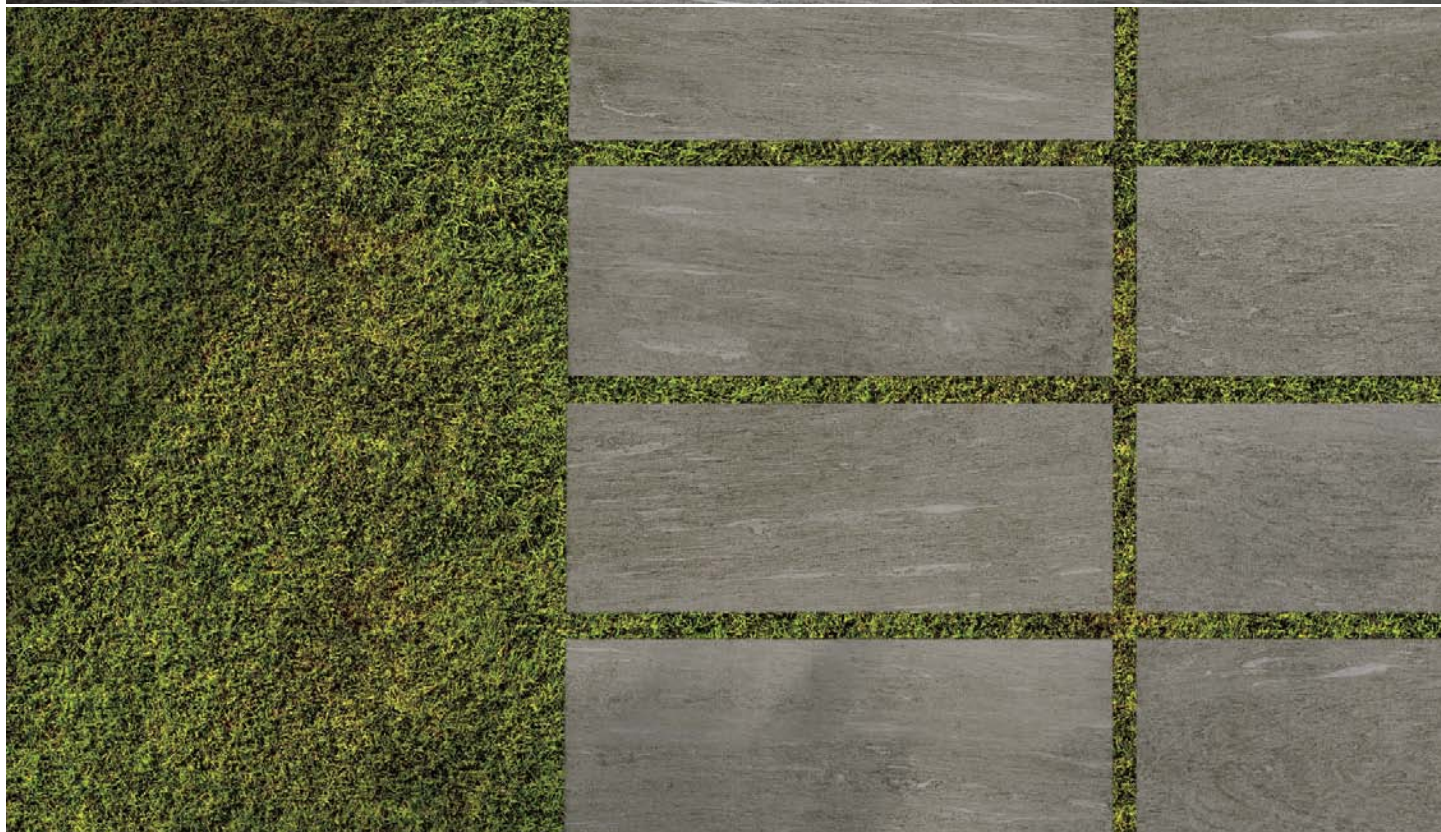

AMBASSADOR™
JET-SETTER
12 x 24 floor (top)
16 x 48 2cm pavers (bottom)