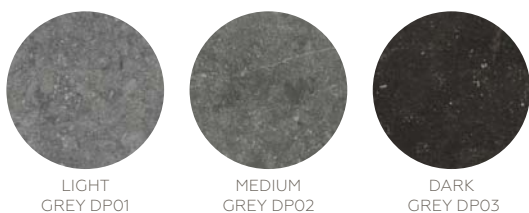

DIPLOMACY™

STONE ATTACHE™ COLLECTION - COLORBODY™ PORCELAIN