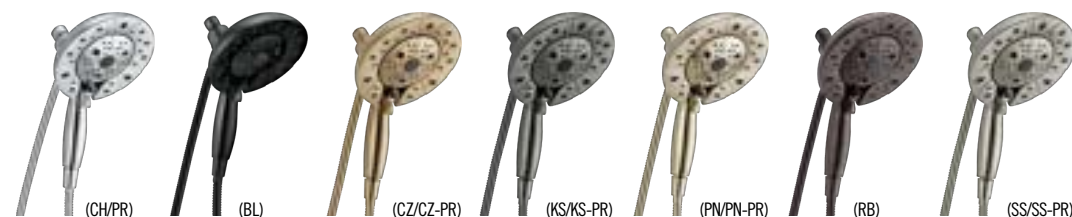

(CH/PR) CHROME/LUMICOAT™ CHROME
(BL) MATTE BLACK
(CZ/CZ-PR) CHAMPAGNE BRONZE™/
LUMICOAT™ CHAMPAGNE BRONZE™
(KS/KS-PR) BLACK STAINLESS/
LUMICOAT™ BLACK STAINLESS
(PN/PN-PR) POLISHED NICKEL/
LUMICOAT™ POLISHED NICKEL
(RB) VENETIAN BRONZE®
(SS/SS-PR) BRILLIANCE® STAINLESS/
LUMICOAT™ STAINLESS