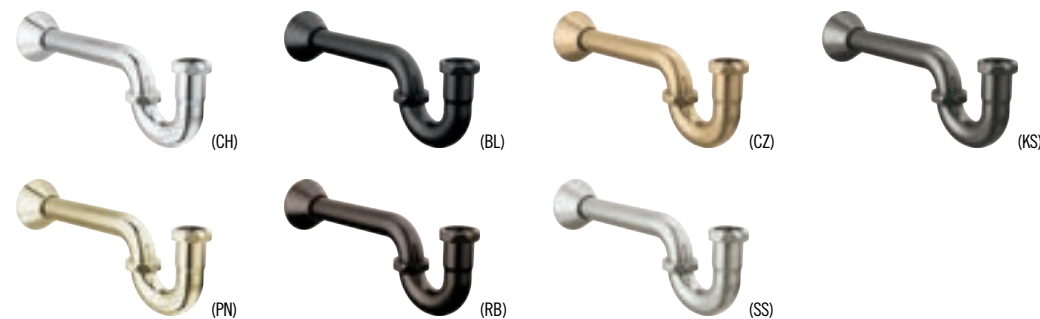

(CH) CHROME
(BL) MATTE BLACK
(CZ) CHAMPAGNE BRONZE™
(KS) BLACK STAINLESS
(PN) POLISHED NICKEL
(RB) VENETIAN BRONZE®
(SS) BRILLIANCE® STAINLESS