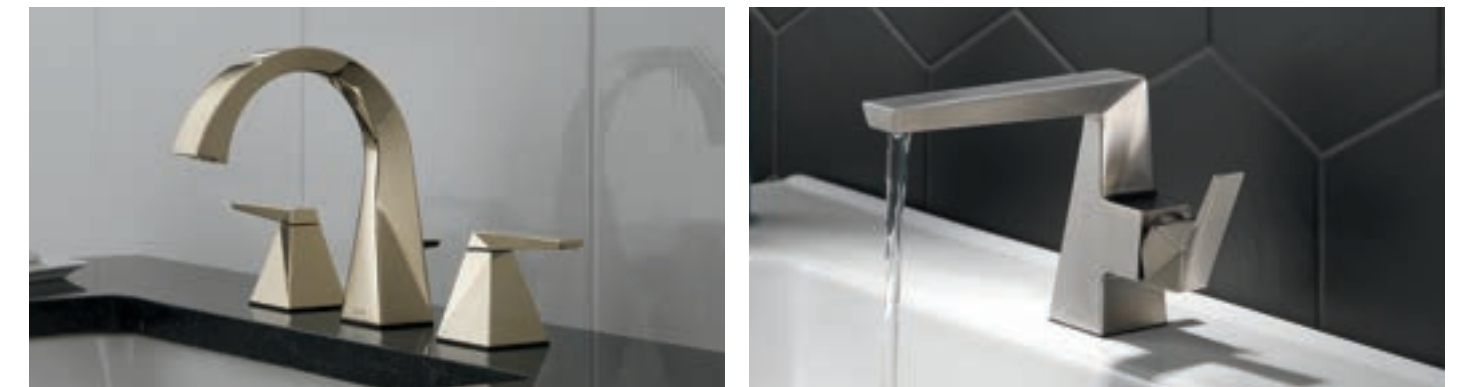

BATHROOM FAUCETS

ROMAN TUBS, TUB FILLERS

ACCESSORIES

(PR) LUMICOAT™ CHROME
(KS-PR) LUMICOAT™ BLACK STAINLESS
(PN-PR) LUMICOAT™ POLISHED NICKEL
(SS-PR) LUMICOAT™ STAINLESS