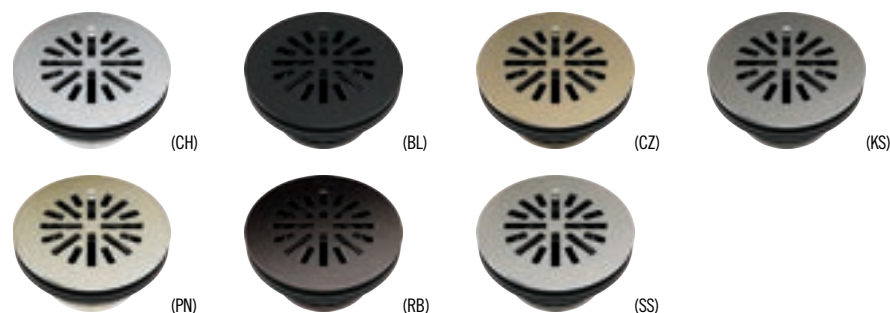

(CH) CHROME
(BL) MATTE BLACK
(CZ) CHAMPAGNE BRONZE™
(KS) BLACK STAINLESS
(PN) POLISHED NICKEL
(RB) VENETIAN BRONZE®
(SS) BRILLIANCE® STAINLESS