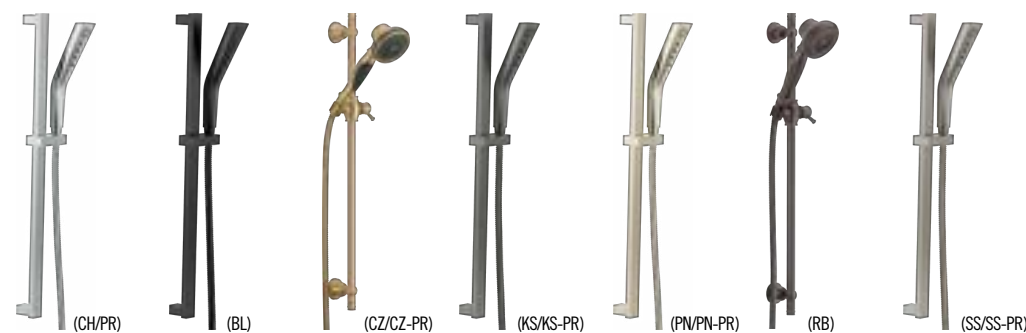

HAND SHOWERS

(CH/PR) CHROME/LUMICOAT™ CHROME
(BL) MATTE BLACK
(CZ/CZ-PR) CHAMPAGNE BRONZE™/
LUMICOAT™ CHAMPAGNE BRONZE™
(KS/KS-PR) BLACK STAINLESS/
LUMICOAT™ BLACK STAINLESS
(PN/PN-PR) POLISHED NICKEL/
LUMICOAT™ POLISHED NICKEL
(RB) VENETIAN BRONZE®
(SS/SS-PR) BRILLIANCE® STAINLESS/
LUMICOAT™ STAINLESS

SHOWER-MOUNT HAND SHOWERS

MagnaTite® Docking
Hand Shower Sprays: H₂Okinetic®
PowerDrench® Spray, Full Spray,
Full Spray + Massage, Shampoo
Rinse Spray, Shampoo Rinse
Spray + Massage, Massage
Spray, Pause
Lumicoat™ Finish
Finishes: PR,BL,CZ-PR,PN-PR,
RB,SS-PR

MagnaTite® Docking
Hand Shower Sprays: H₂Okinetic®
PowerDrench® Spray, Full Spray,
Full Spray + Massage, Shampoo
Rinse Spray, Shampoo Rinse
Spray + Massage, Massage
Spray, Pause
Finishes: CH,BL,CZ,RB,SS

Hand Shower Sprays: Full Spray,
Full Spray + Massage, Strong
Massage Spray, Soft Drench
Spray with Massage, Shampoo
Rinse Spray + Massage, Soft
Full Spray, Pause
Finishes: CH,BL,CZ,RB,SS

Hand Shower Sprays: H₂Okinetic
PowerDrench Spray, Full Spray,
Full Spray + Massage, Massage
Spray, Pause
Finishes: CH,BL,CZ,RB,SS

Hand Shower Sprays: Full Spray,
Full Spray + Massage, Strong
Massage Spray, Efficient Spray,
Pause
Finishes: CH,SS

Hand Shower Sprays: Full Spray,
Full Spray + Massage, Strong
Massage Spray, Soft Spray,
Shampoo Rinse Spray
Finishes: CH,SS

Hand Shower Sprays: Full Spray,
Full Spray + Massage, Strong
Massage Spray, Soft Drench Spray,
Soft Drench Spray with Massage,
Shampoo Rinse Spray, Pause
Finishes: CH,RB,SS

WALL-MOUNT HAND SHOWERS

Hand Shower Sprays: H₂Okinetic
PowerDrench Spray, ProClean™
Spray, Full Spray, Full Spray
+ Massage, Massage Spray,
Shampoo Rinse Spray, Pause
Lumicoat Finish
Finishes: PR,BL,CZ-PR,PN-PR,
RB,SS-PR

Hand Shower Spray: Full Spray,
Soft Waterfall Spray, Pause
Lumicoat Finish
Finishes: PR,BL,SS-PR

ActiviTouch®
Hand Shower Sprays: Full Spray,
Full Spray + Massage, Strong
Massage Spray, Soft Drench
Spray with Massage, Shampoo
Rinse Spray + Massage, Soft
Full Spray, Pause
Finishes: CH,BL,CZ,RB,SS

Hand Shower Sprays: H₂Okinetic
PowerDrench Spray, Full Spray,
Full Spray + Massage, Massage
Spray, Pause
Finishes: CH,BL,CZ,RB,SS

Hand Shower Sprays: H₂Okinetic
PowerDrench Spray, Massage
Spray, Pause
Lumicoat Finish
Finishes: PR,BL,CZ-PR,KS-PR,
PN-PR,SS-PR

Hand Shower Sprays: H₂Okinetic
PowerDrench Spray, Massage
Spray, Pause
Finishes: CH,CZ,PN,RB,SS