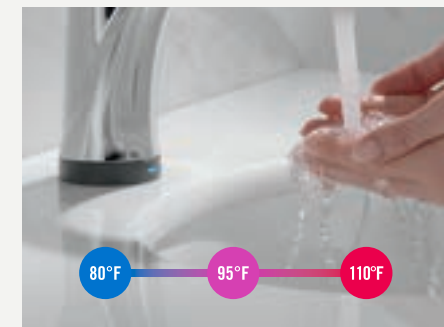

TOUCH₂O.XT® TECHNOLOGY

Three convenient ways to operate your bathroom faucet: manually, with a touch or hands-free.

TEMPSENSE® INDICATOR

Clearly shows when water is cold, warm or hot with a color-changing display, helping your family avoid hot and cold temperature surprises.

MAGNATITE® DOCKING

A powerful integrated magnet to snap your faucet spray wand precisely into place and hold it there so it stays docked when not in use.