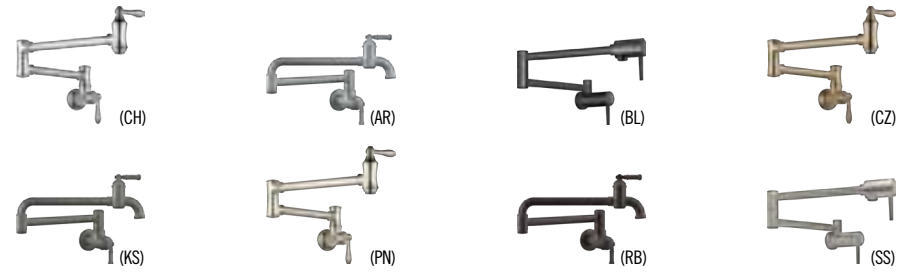

UTILITY FAUCETS