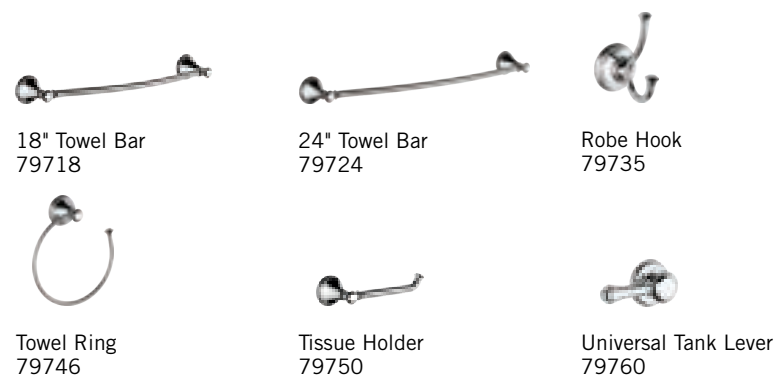

(CH) CHROME  
(CZ) CHAMPAGNE BRONZE™  
(PN) POLISHED NICKEL  
(RB) VENETIAN BRONZE®  
(SS) BRILLIANCE® STAINLESS

ACCESSORIES

18" Towel Bar 79718  
 24" Towel Bar 79724  
 Robe Hook 79735  
 Towel Ring 79746  
 Tissue Holder 79750  
 Universal Tank Lever 79760