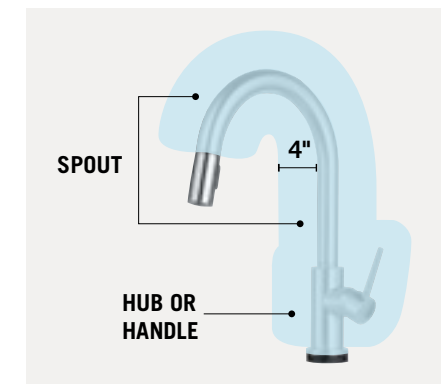

TempSense® Indicator