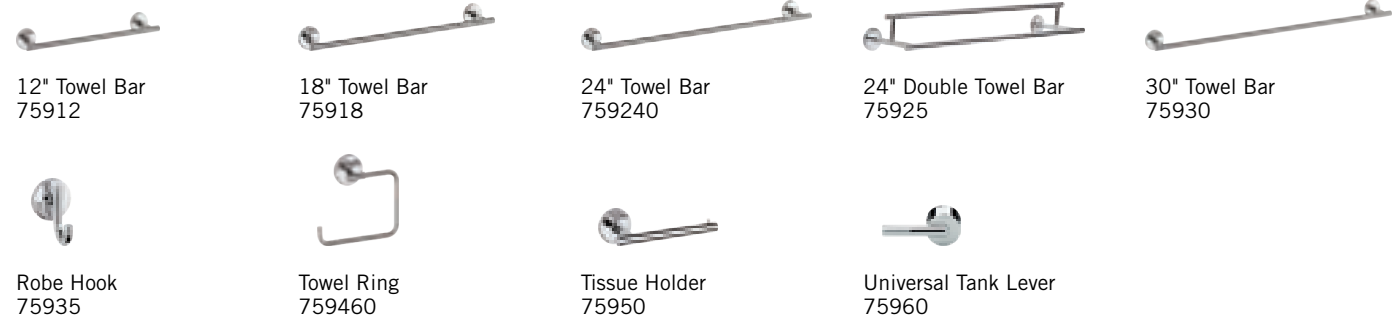

(CH) CHROME  
(BL) MATTE BLACK  
(CZ) CHAMPAGNE BRONZE™  
(RB) VENETIAN BRONZE®  
(SS) BRILLIANCE® STAINLESS

ACCESSORIES

12" Towel Bar 75912  
 18" Towel Bar 75918  
 24" Towel Bar 759240  
 24" Double Towel Bar 75925  
 30" Towel Bar 75930  
 Robe Hook 75935  
 Towel Ring 759460  
 Tissue Holder 75950  
 Universal Tank Lever 75960