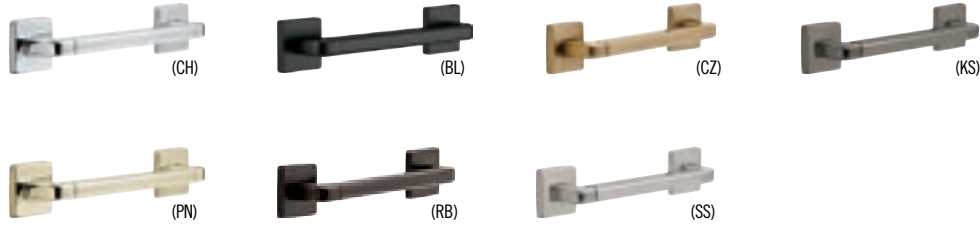

(CH) CHROME
(BL) MATTE BLACK
(CZ) CHAMPAGNE BRONZE™
(KS) BLACK STAINLESS
(PN) POLISHED NICKEL
(RB) VENETIAN BRONZE®
(SS) BRILLIANCE® STAINLESS