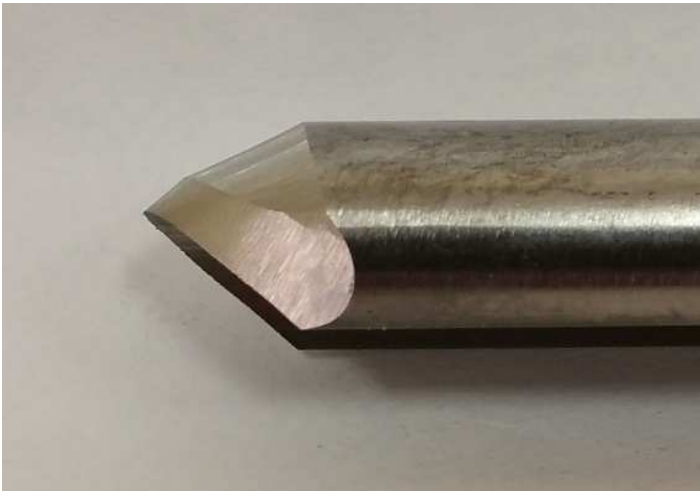

Stuart Batty 40/40 Platform Ground Elliptical Flute

Side view 1

Side view 2

Side view, flute down

Top view, flute up

Front nose, higher angle view

Sharpening
by
Stuart Batty

Photos
by
Dick Meuler
Des Moines
Woodturners

Front nose, lower angle view