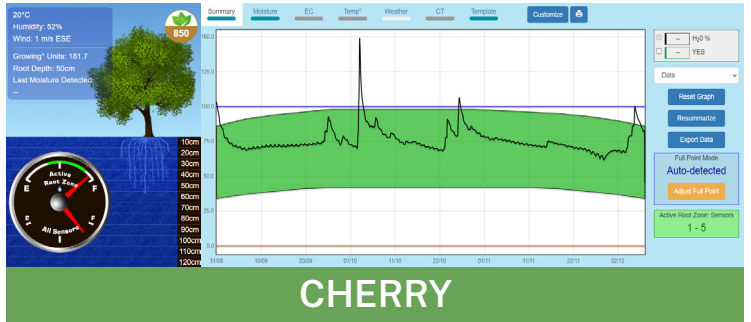

Crophesy gives crop-specific data:

Soil Moisture at Root Level

Electrical Conductivity/Salinity

Root Depth

Soil Temperature

Last Irrigation

Statistical Algorithms

Crophesy multi-sensor wireless probes placed throughout vegetable fields give farmers a broad, field level view with crop-specific insights about soil and crop health. Each sensor represents 4 in/10cm of depth.

Data is automatically interpreted through sophisticated statistical algorithms and then uploaded to the Crophesy Mobile App. Download the Crophesy Mobile App from the Apple App Store (iOS) or Google Play Store (Android). Use the app daily to receive notices about where you need to focus your attention.

Crophesy wireless, battery-powered probes are rugged, easy to install and work all season long.

AquaSpy®

Contact Us: aquaspy.com | sales@aquaspy.com | +1 858.668.3433

A Cell Phone Service for Your Crops

Crophesy has a unique, pay as you grow service subscription. Crophesy offers a unique flexible subscription plan that gives growers the flexibility and peace of mind to manage the service according to their unique growing environment, crop rotation, and seasonality.

60°F
Humidity: 48%
Wind: 16 mph WSW

Growing° Units: 1046.9
Root Depth: 12"
Last Moisture Detected: 12" 06/17/2023

Crophesy: Easy. Affordable. Highly Accurate.

AquaSpy®

Contact Us: aquaspy.com | sales@aquaspy.com | +1 858.668.3433