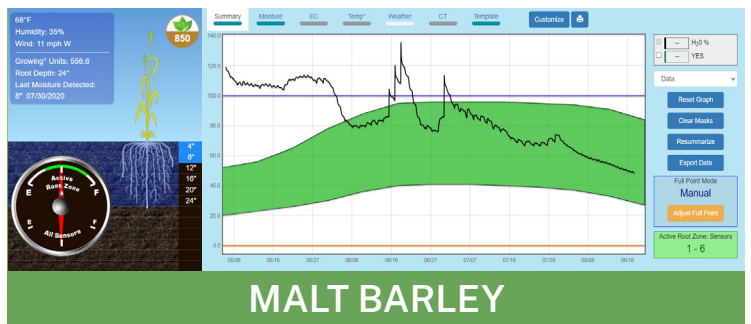

Crophesy gives crop-specific data:

Soil Moisture at Root Level

Electrical Conductivity/Salinity

Root Depth

Soil Temperature

Last Irrigation

Statistical Algorithms

Crophesy multi-sensor wireless probes placed throughout vegetable fields give farmers a broad, field level view with crop-specific insights about soil and crop health. Each sensor represents 4 in/10cm of depth.

Data is automatically interpreted through sophisticated statistical algorithms and then uploaded to the Crophesy Mobile App. Download the Crophesy Mobile App from the Apple App Store (iOS) or Google Play Store (Android). Use the app daily to receive notices about where you need to focus your attention.

Crophesy wireless, battery-powered probes are rugged, easy to install and work all season long.

AquaSpy®

Contact Us: aquaspy.com | sales@aquaspy.com | +1 858.668.3433

A Cell Phone Service for Your Crops

Crophesy has a unique, pay as you grow service subscription. Crophesy offers a unique flexible subscription plan that gives growers the flexibility and peace of mind to manage the service according to their unique growing environment, crop rotation, and seasonality.

60°F
Humidity: 48%
Wind: 16 mph WSW

Growing° Units: 1046.9
Root Depth: 12"
Last Moisture Detected: 12" 06/17/2023

Crophesy: Easy. Affordable. Highly Accurate.

AquaSpy®

Contact Us: aquaspy.com | sales@aquaspy.com | +1 858.668.3433