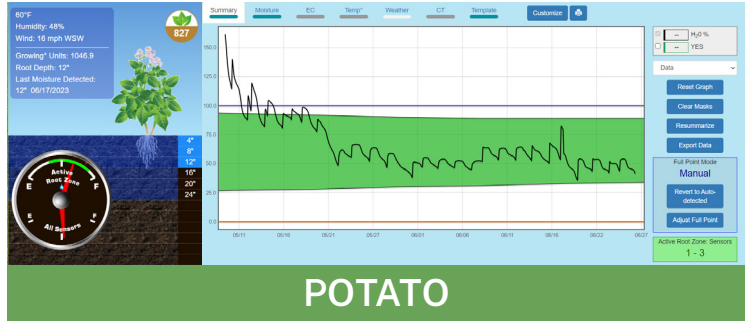

Crophesy gives crop-specific data:

Soil Moisture at Root Level

Electrical Conductivity/Salinity

Root Depth

Soil Temperature

Last Irrigation

Statistical Algorithms

Crophesy multi-sensor wireless probes placed throughout vegetable fields give farmers a broad, field level view with crop-specific insights about soil and crop health. Each sensor represents 4 in/10cm of depth.

Data is automatically interpreted through sophisticated statistical algorithms and then uploaded to the Crophesy Mobile App. Download the Crophesy Mobile App from the Apple App Store (iOS) or Google Play Store (Android). Use the app daily to receive notices about where you need to focus your attention.

Crophesy wireless, battery-powered probes are rugged, easy to install and work all season long.

AquaSpy®

Contact Us: aquaspy.com | sales@aquaspy.com | +1 858.668.3433

A Cell Phone Service for Your Crops

Crophesy has a unique, pay as you grow service subscription. Crophesy offers a unique flexible subscription plan that gives growers the flexibility and peace of mind to manage the service according to their unique growing environment, crop rotation, and seasonality.

60°F
Humidity: 48%
Wind: 16 mph WSW

Growing° Units: 1046.9
Root Depth: 12"
Last Moisture Detected: 12" 06/17/2023

Crophesy: Easy. Affordable. Highly Accurate.

AquaSpy®

Contact Us: aquaspy.com | sales@aquaspy.com | +1 858.668.3433