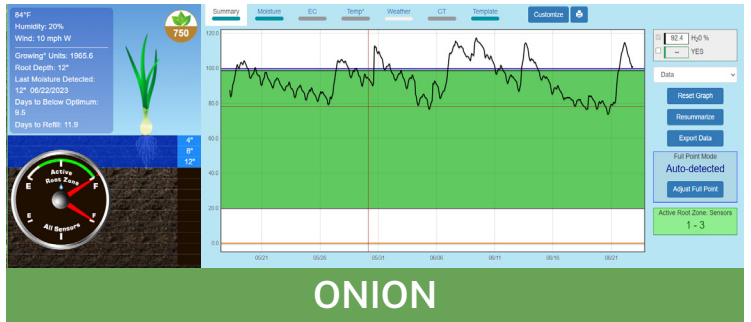

Crophesy gives crop-specific data:

Soil Moisture at Root Level

Electrical Conductivity/Salinity

Root Depth

Soil Temperature

Last Irrigation

Statistical Algorithms

Crophesy multi-sensor wireless probes placed throughout vegetable fields give farmers a broad, field level view with crop-specific insights about soil and crop health. Each sensor represents 4 in/10cm of depth.

Data is automatically interpreted through sophisticated statistical algorithms and then uploaded to the Crophesy Mobile App. Download the Crophesy Mobile App from the Apple App Store (iOS) or Google Play Store (Android). Use the app daily to receive notices about where you need to focus your attention.

Crophesy wireless, battery-powered probes are rugged, easy to install and work all season long.

AquaSpy®

Contact Us: aquaspy.com | sales@aquaspy.com | +1 858.668.3433

A Cell Phone Service for Your Crops

Crophesy has a unique, pay as you grow service subscription. Crophesy offers a unique flexible subscription plan that gives growers the flexibility and peace of mind to manage the service according to their unique growing environment, crop rotation, and seasonality.

60°F
Humidity: 48%
Wind: 16 mph WSW

Growing° Units: 1046.9
Root Depth: 12"
Last Moisture Detected: 12" 06/17/2023

Crophesy: Easy. Affordable. Highly Accurate.

AquaSpy®

Contact Us: aquaspy.com | sales@aquaspy.com | +1 858.668.3433