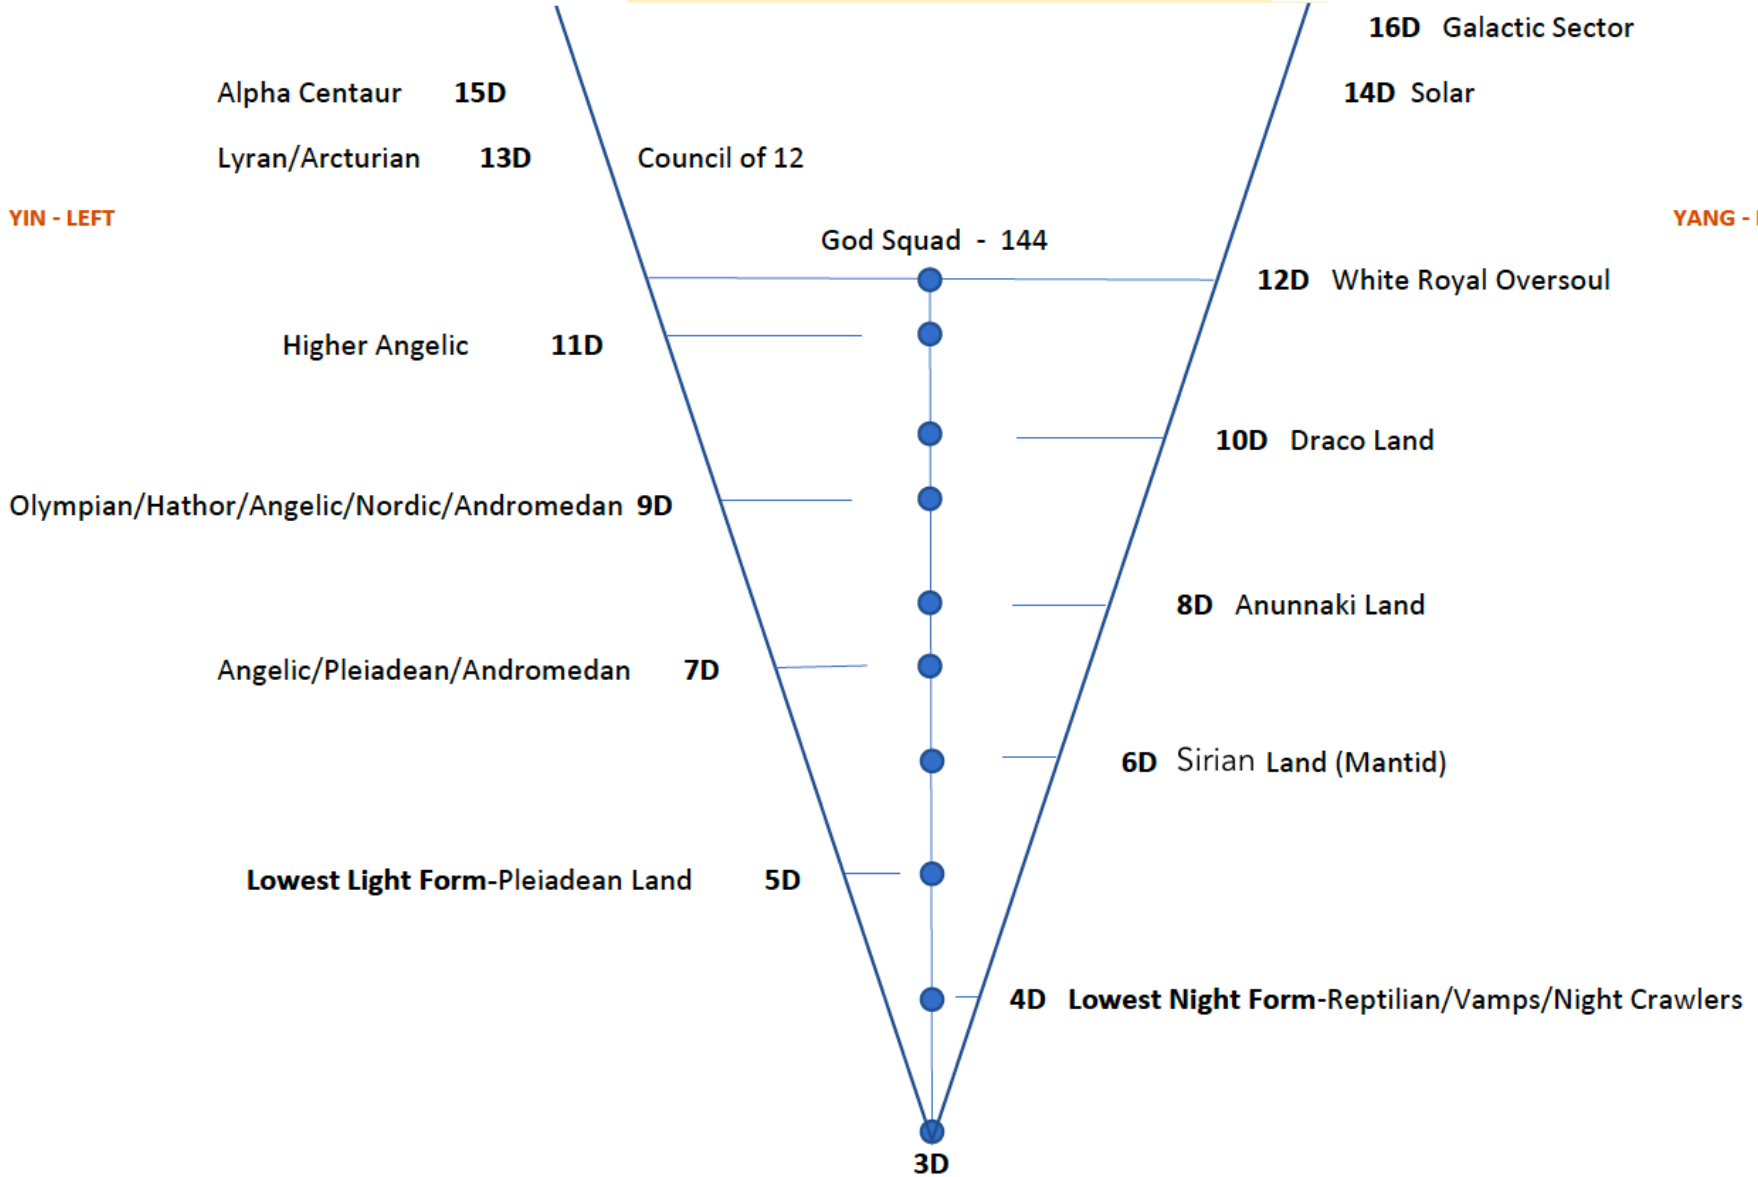

24D ↑
Reality Source
Programmer

HIGHEST LIGHT
Earth Alliance
Lyran Empire

DIMENSIONAL TEMPLATE FOR EARTH

HIGHEST NIGHT
Federation
Orion Empire

YIN - LEFT

YANG - RIGHT

5D = Graduation for most

7D = Graduation for others