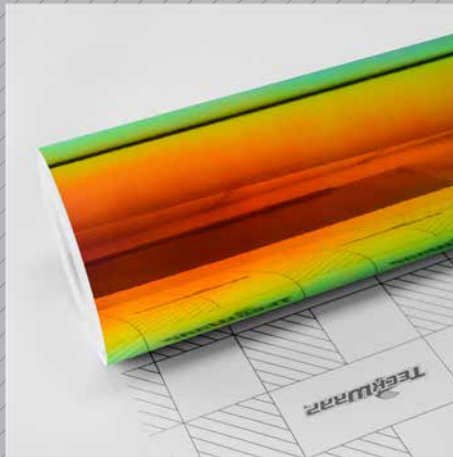

Indoor life: Up to 3 years when followed rules of application and use

Outdoor life: Up to 1-2 years when followed rules of application and use

NEO CHROME

180 SERIES

PURPLE BLUE AQUAMARINE
SKU: MCH01

AMMOLITE GEM
SKU: MCH02